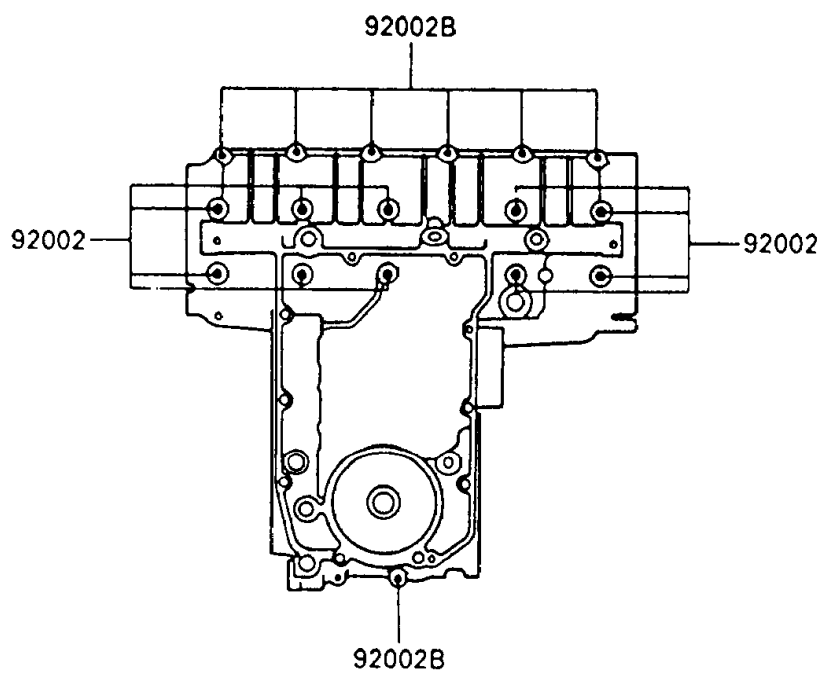

1992 Ninja[®] 600R

PARTS DIAGRAM

Crankcase Bolt Pattern

E1412-0029

Upper Case

Lower Case

1992 Ninja[®] 600R

PARTS LIST

Crankcase Bolt Pattern

ITEM NAME

PART NUMBER

QUANTITY
