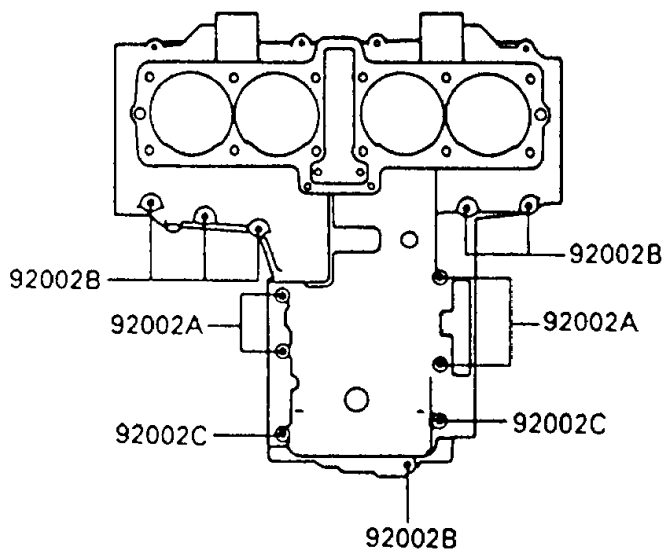

1992 Ninja[®] 600R

PARTS DIAGRAM

Crankcase Bolt Pattern

E1412-0029

Upper Case

Lower Case

1992 Ninja[®] 600R

PARTS LIST

Crankcase Bolt Pattern

ITEM NAME

PART NUMBER

QUANTITY
