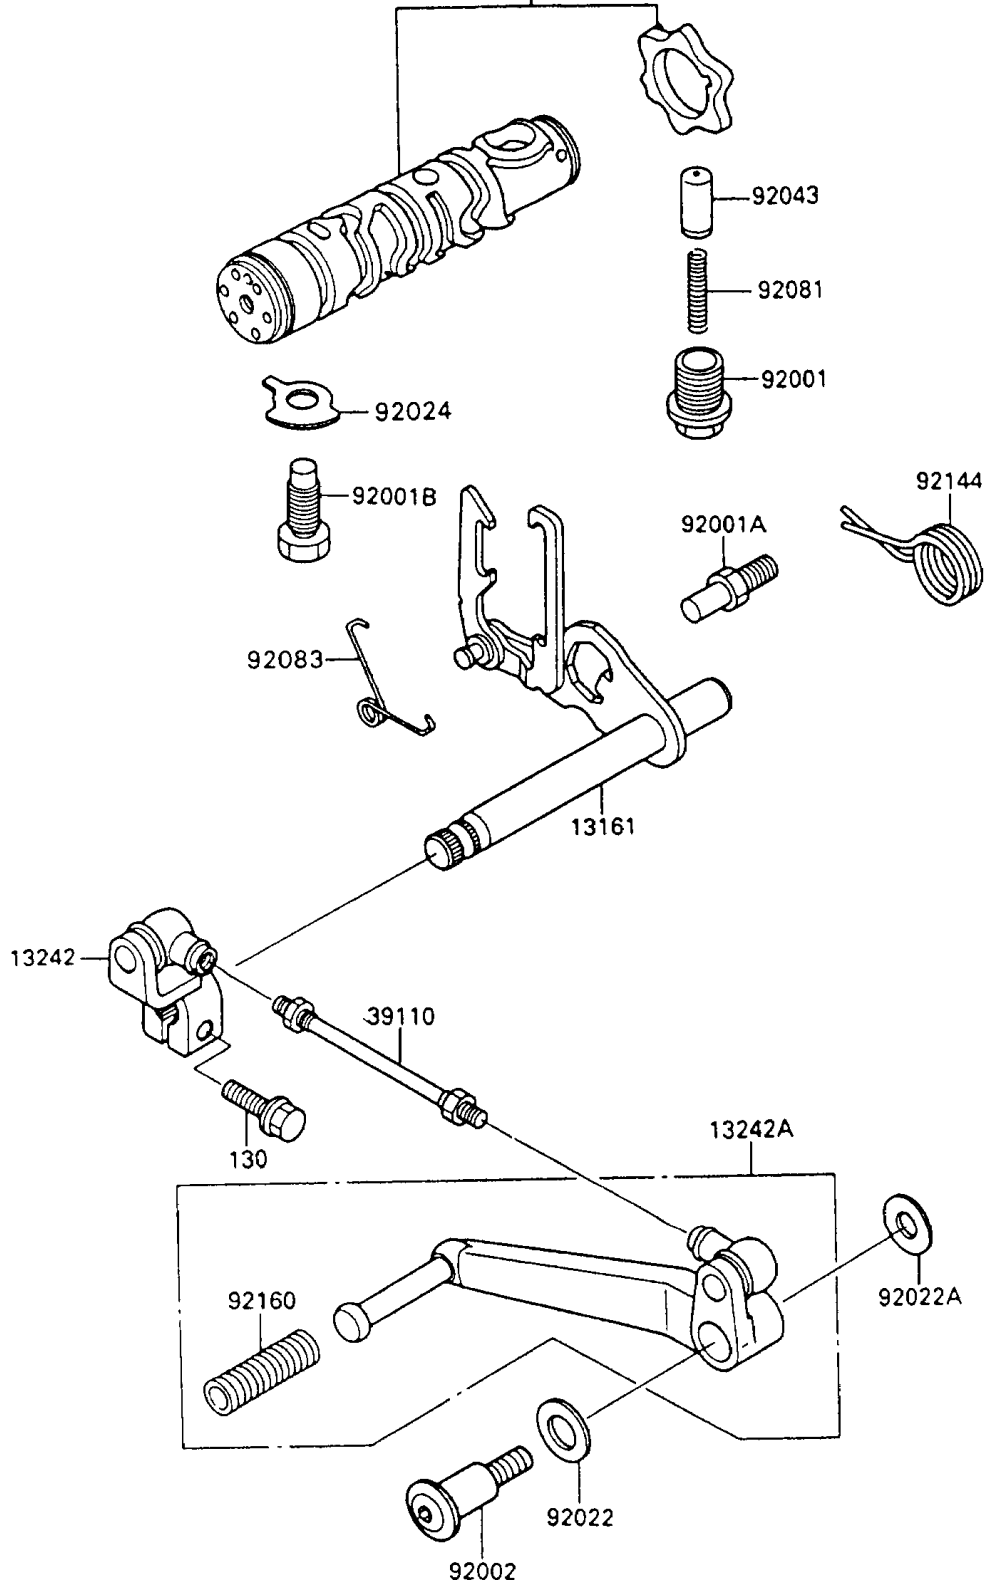

1993 Ninja® 600R

PARTS DIAGRAM

Gear Change Mechanism

Ref. Change Drum

E1370-0153

1993 Ninja® 600R

PARTS LIST

Gear Change Mechanism

ITEM NAME

PART NUMBER

QUANTITY
