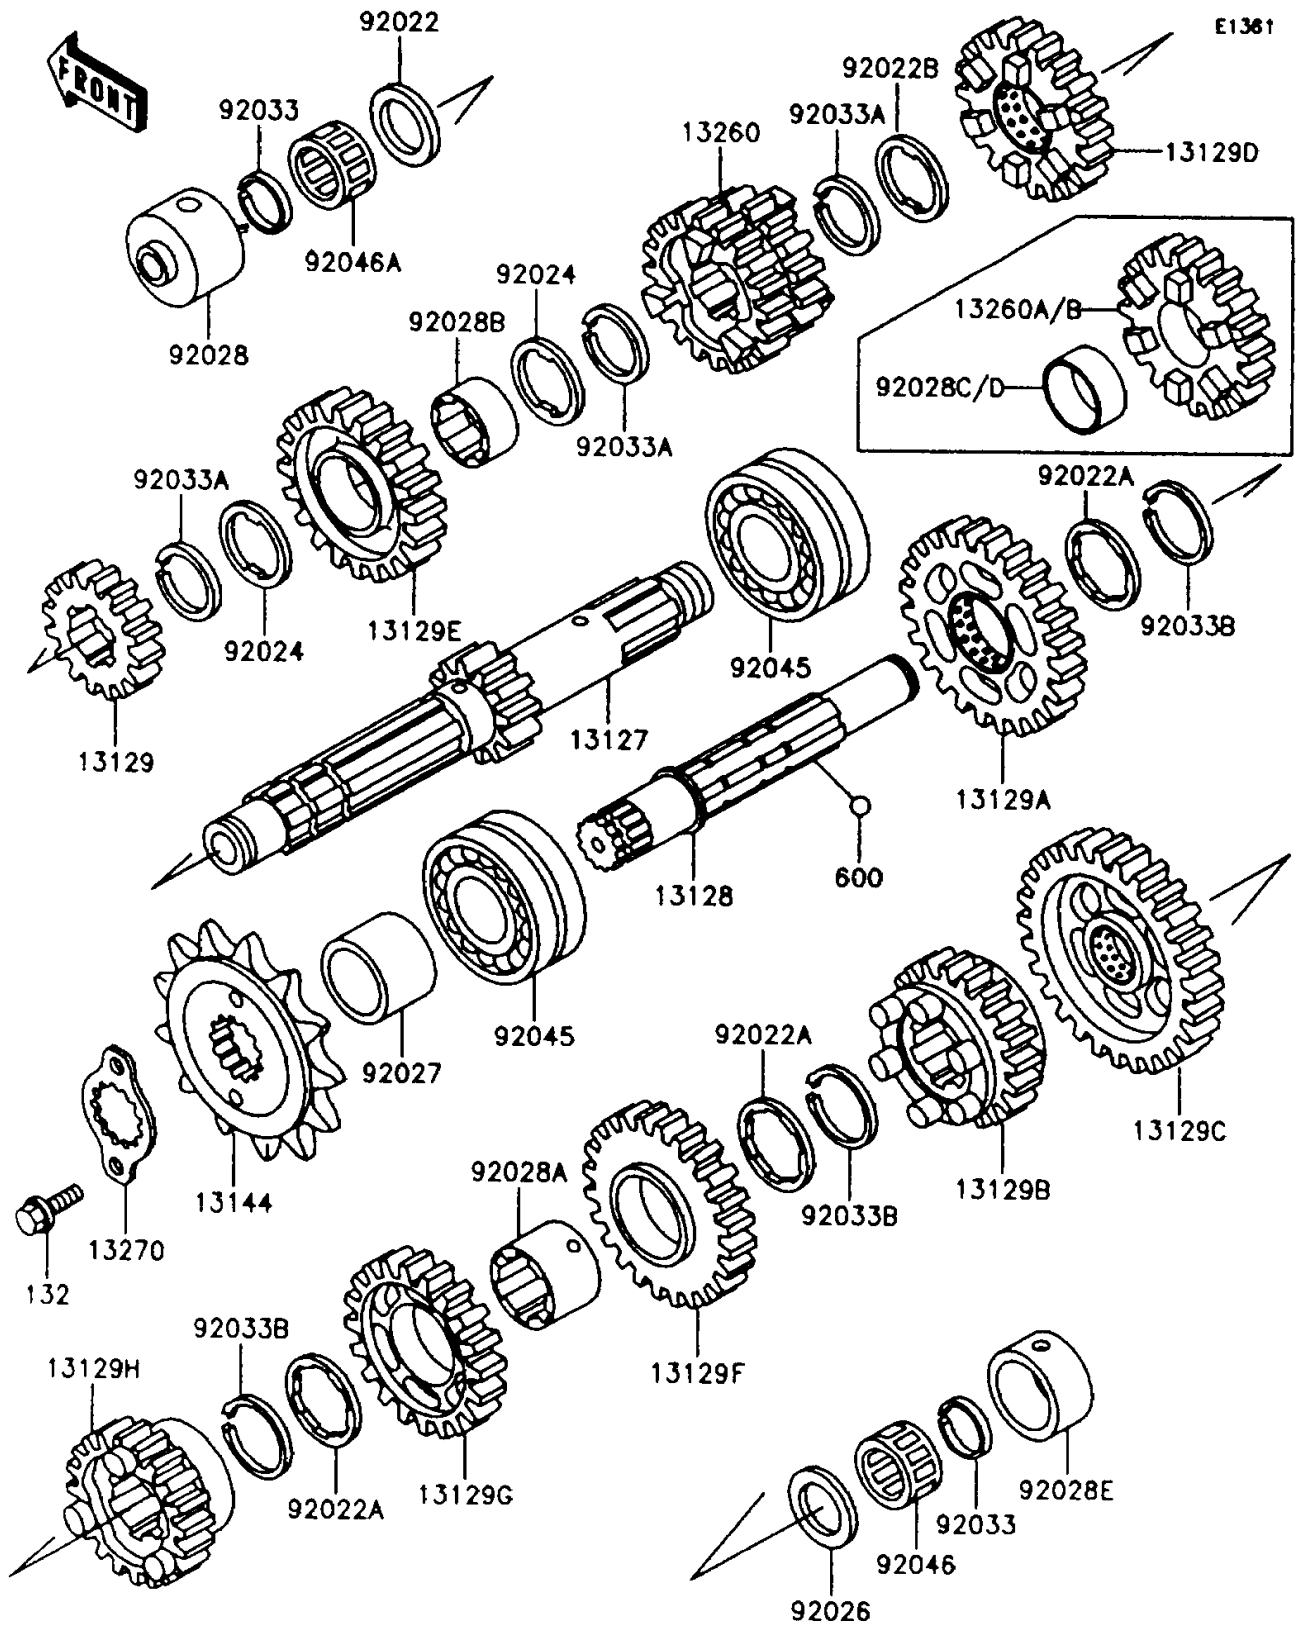

1993 Ninja® 600R

PARTS DIAGRAM

Transmission

1993 Ninja[®] 600R

PARTS LIST

Transmission

ITEM NAME

PART NUMBER

QUANTITY
