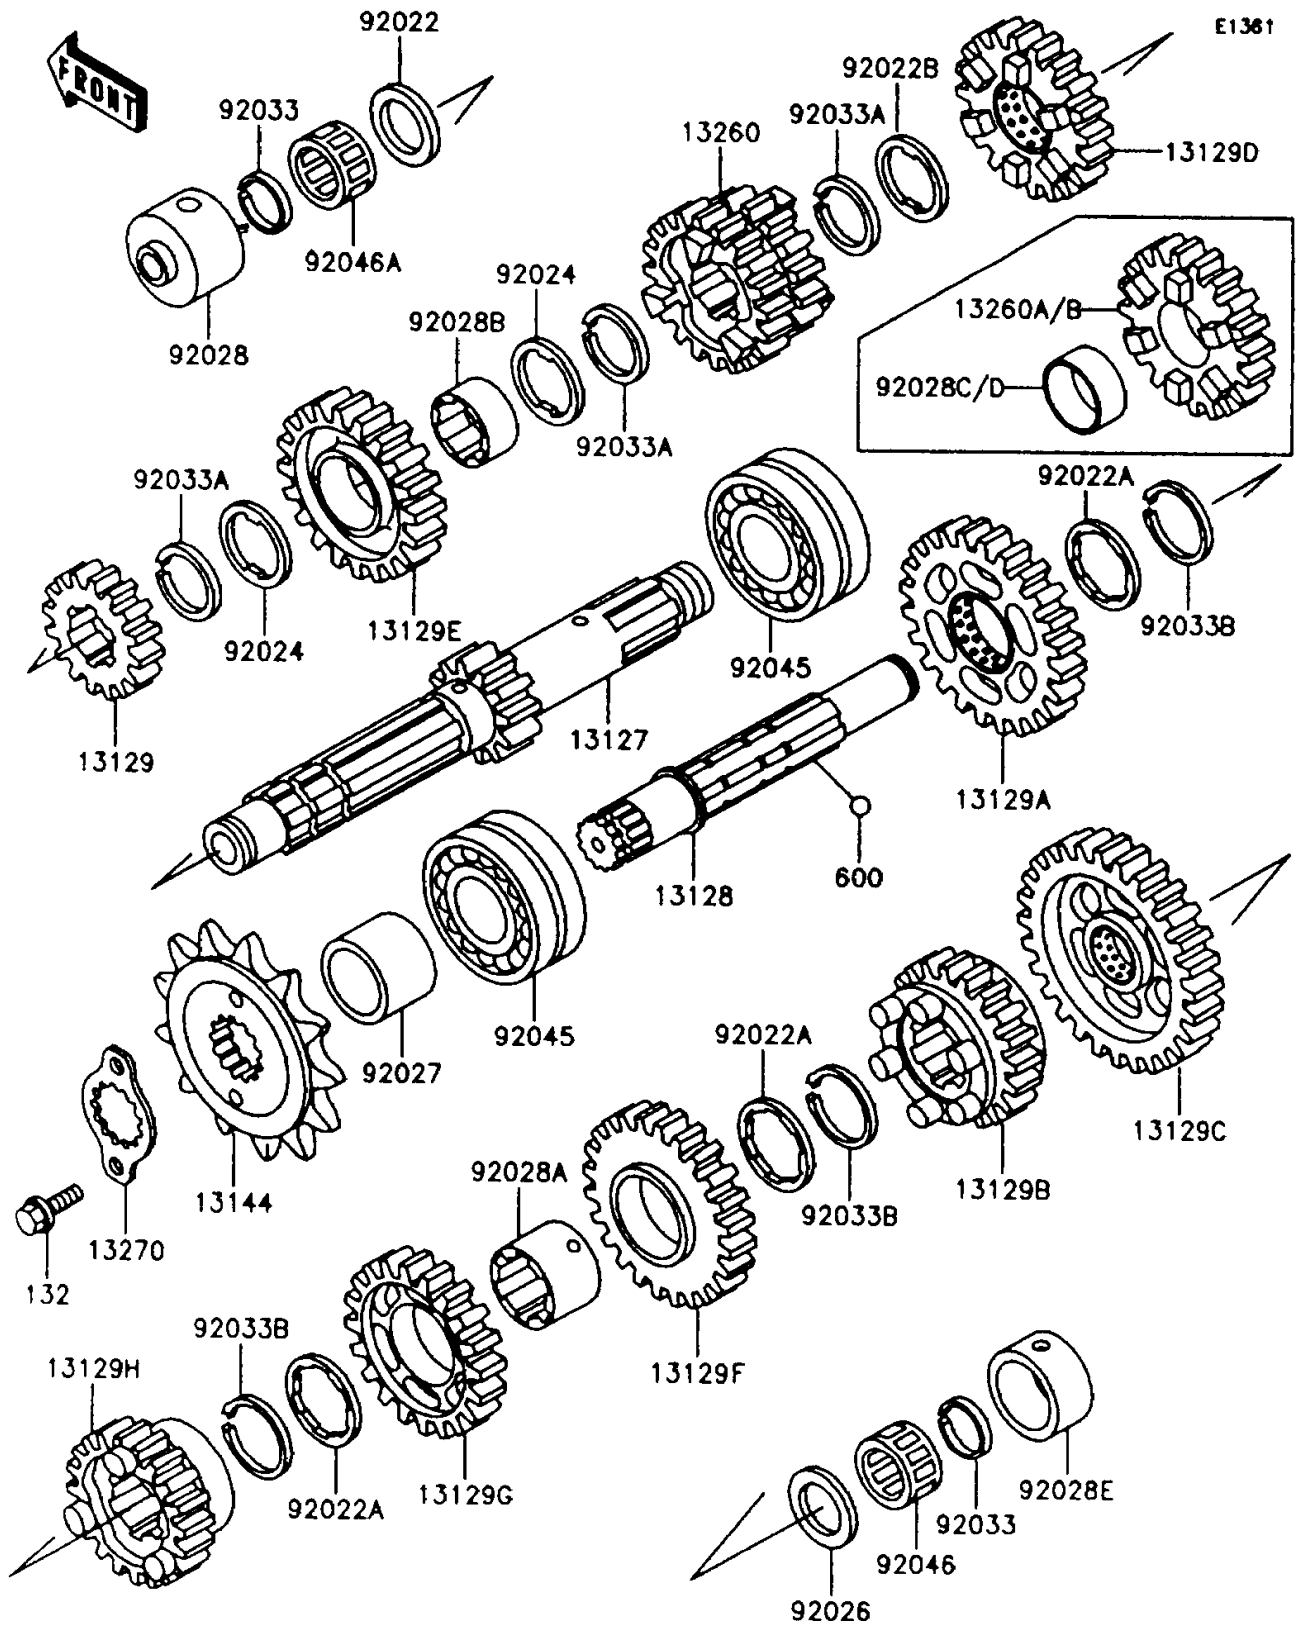

1994 Ninja® 600R

PARTS DIAGRAM

Transmission

Kawasaki

Let the Good Times Roll®

1994 Ninja[®] 600R

PARTS LIST

Transmission

ITEM NAME

PART NUMBER

QUANTITY
