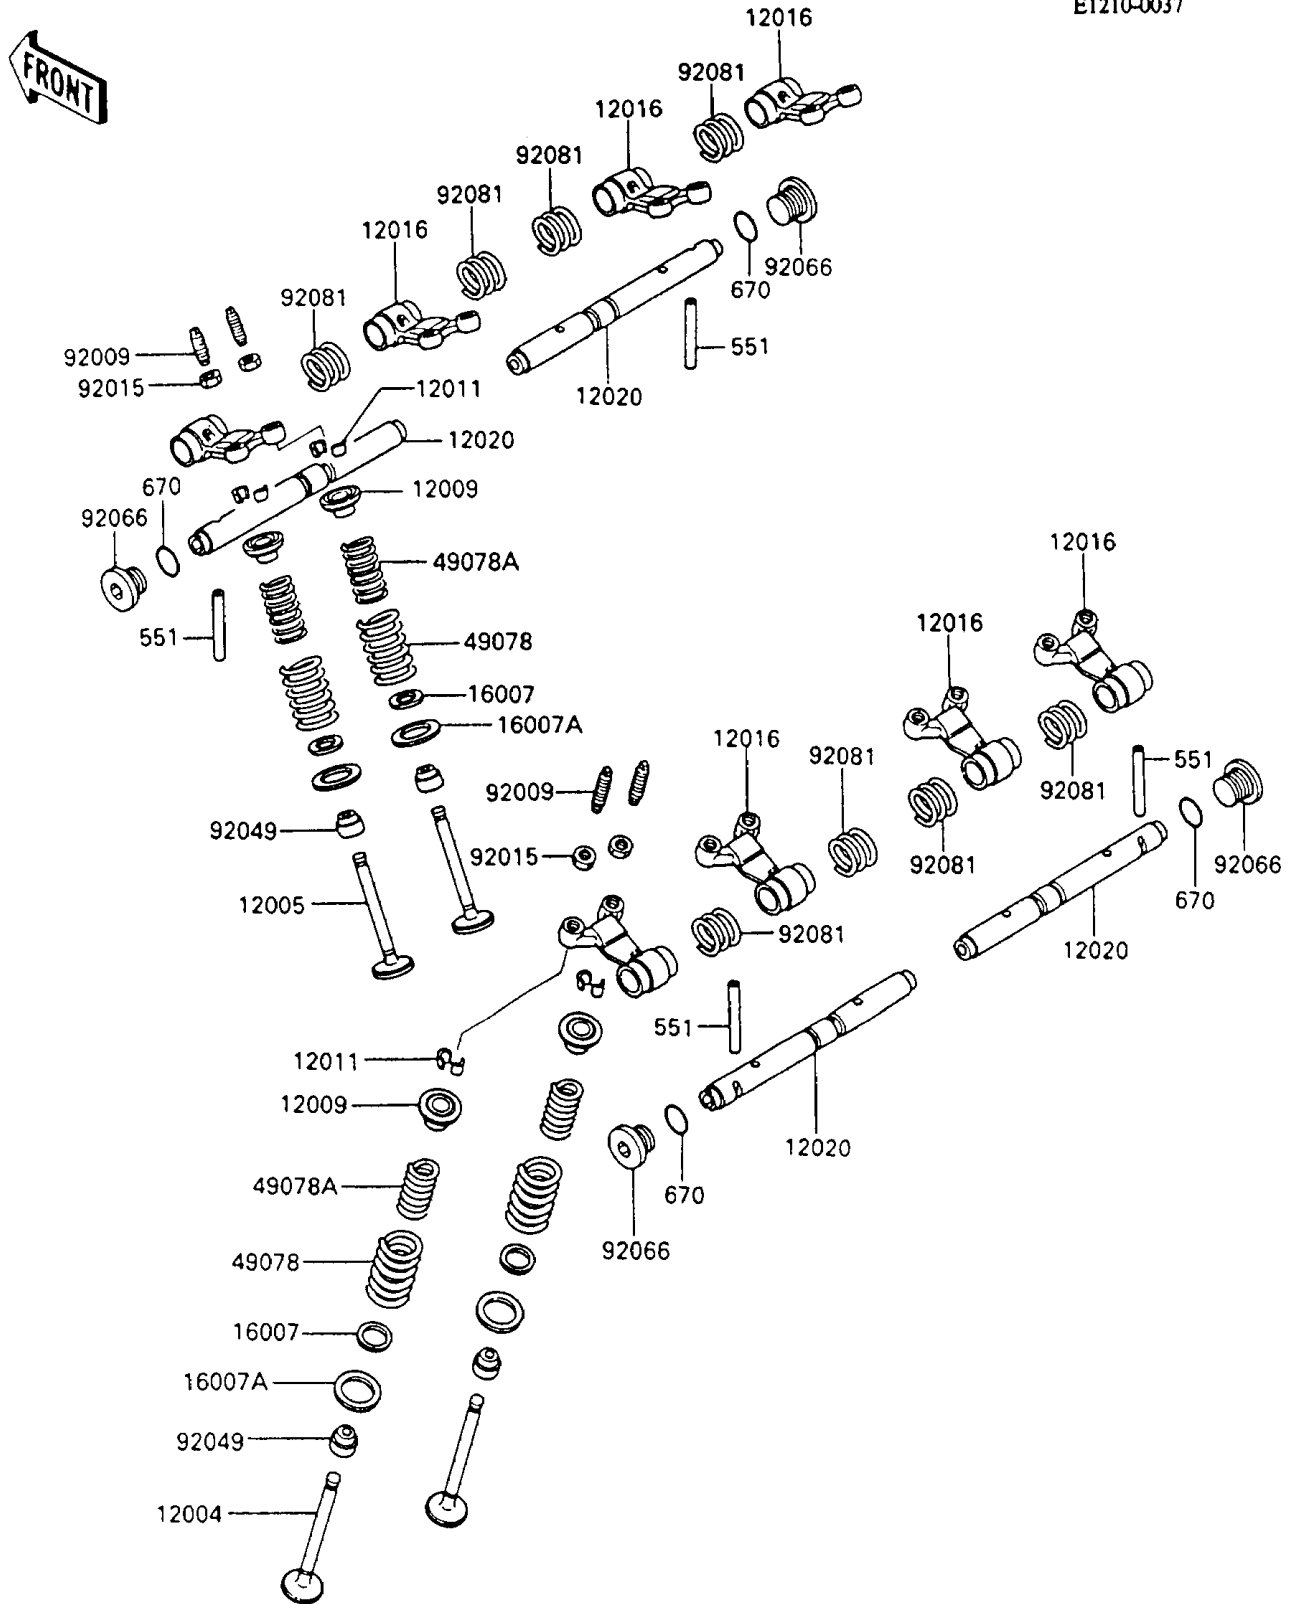

1990 Ninja® 600R

PARTS DIAGRAM

Valve(s)

E1210-0037

1990 Ninja[®] 600R

PARTS LIST

Valve(s)

ITEM NAME

PART NUMBER

QUANTITY
