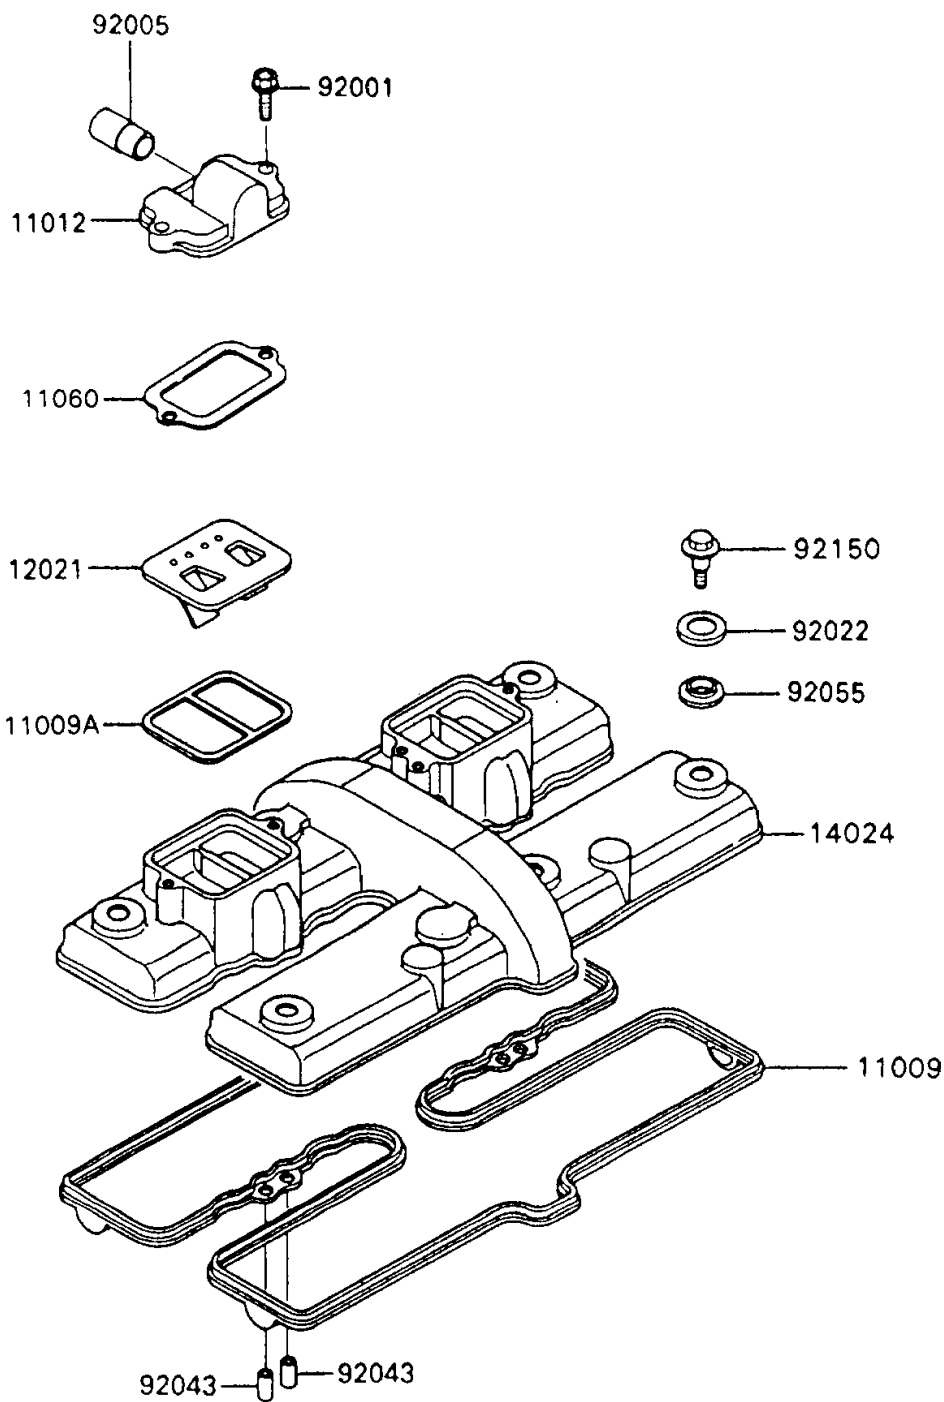

## PARTS DIAGRAM

### Cylinder Head Cover

**Kawasaki**

Let the Good Times Roll<sup>®</sup>

E1112-0080

## PARTS LIST

### Cylinder Head Cover

**ITEM NAME**

**PART NUMBER**

**QUANTITY**

---