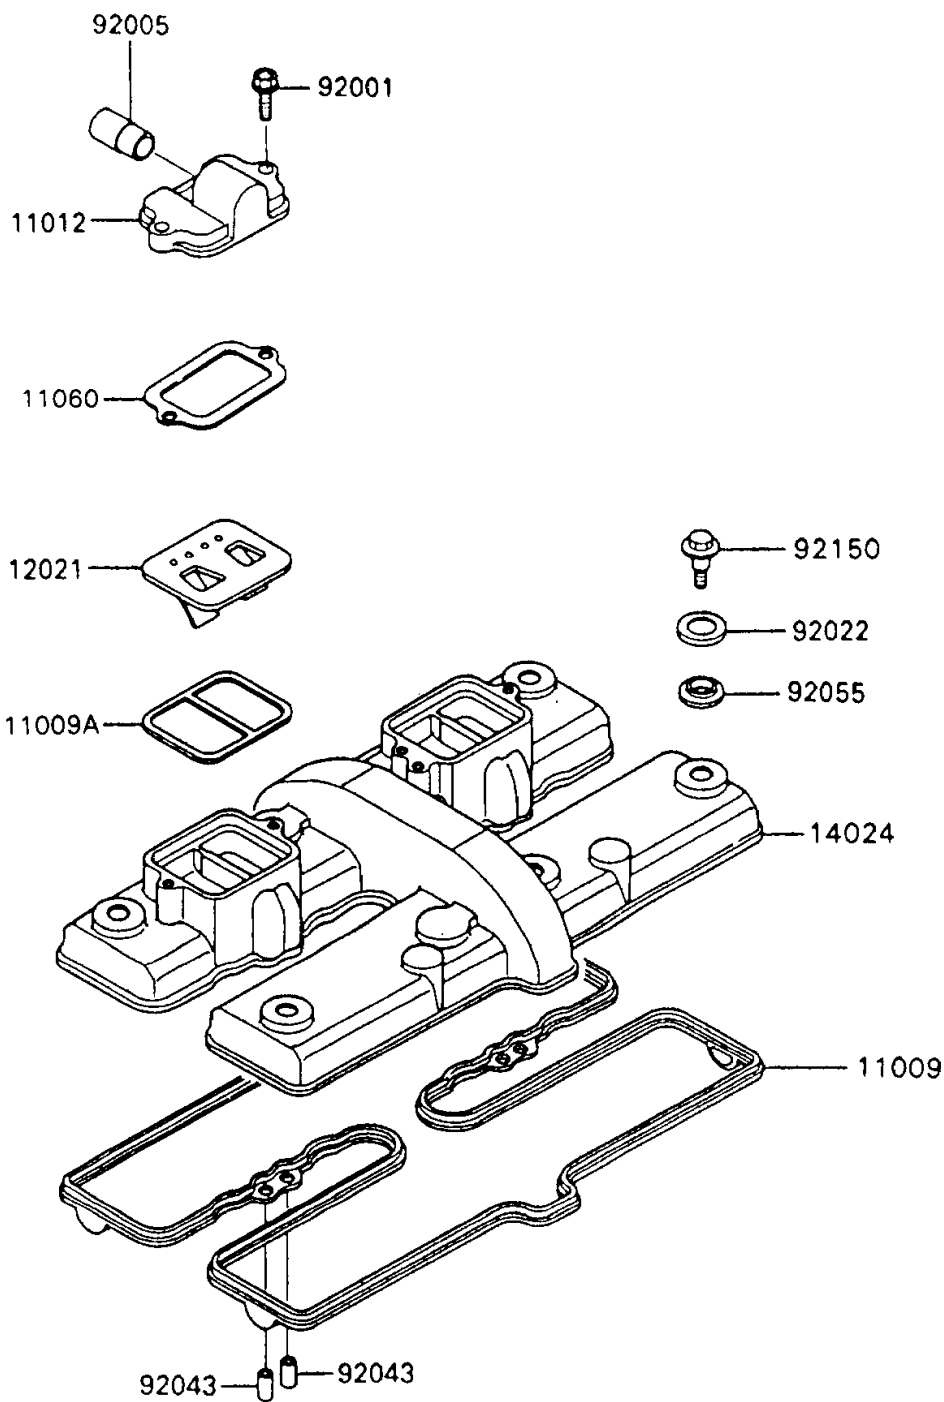

1992 Ninja® 600R

PARTS DIAGRAM

Cylinder Head Cover

Kawasaki

Let the Good Times Roll®

E1112-0080

1992 Ninja[®] 600R

PARTS LIST

Cylinder Head Cover

ITEM NAME

PART NUMBER

QUANTITY
