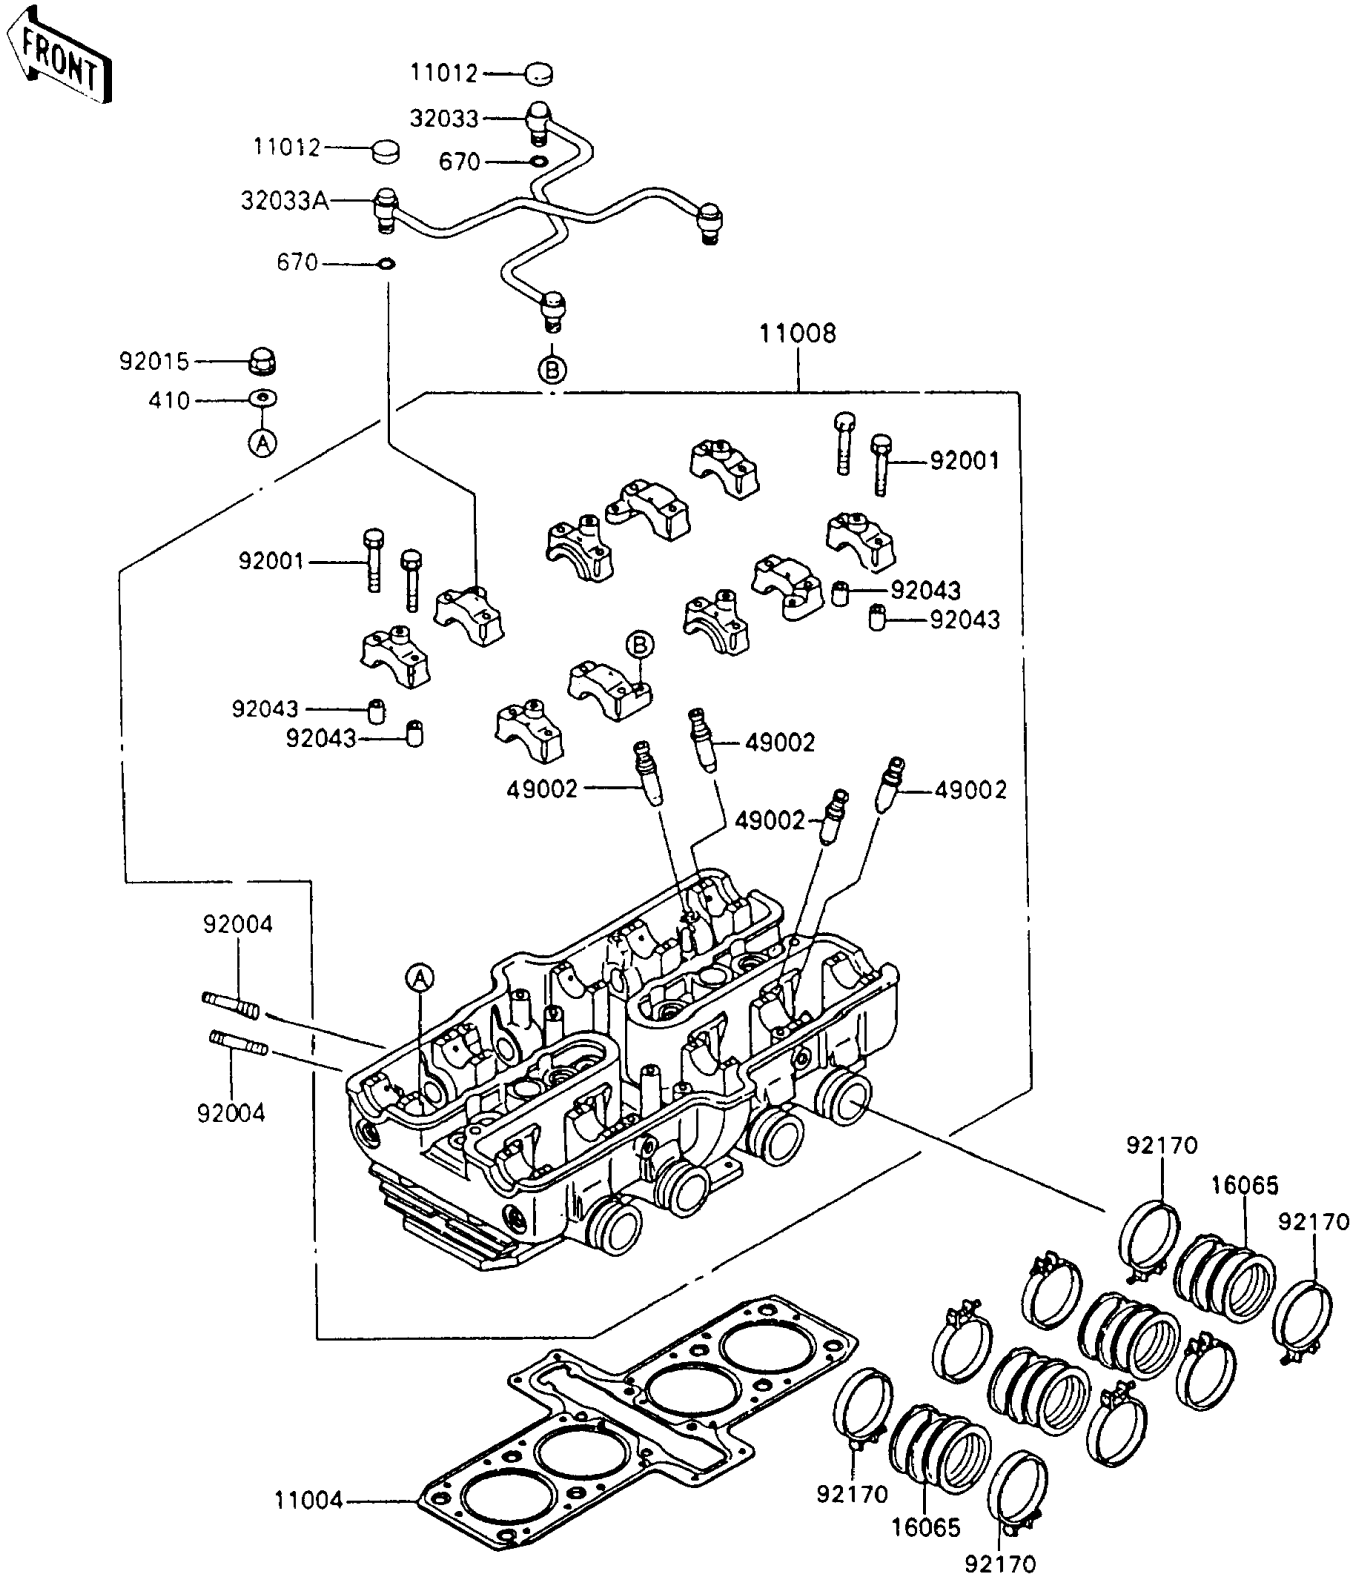

1993 Ninja® 600R

PARTS DIAGRAM

Cylinder Head

E1111-0180

1993 Ninja[®] 600R

PARTS LIST

Cylinder Head

ITEM NAME

PART NUMBER

QUANTITY
