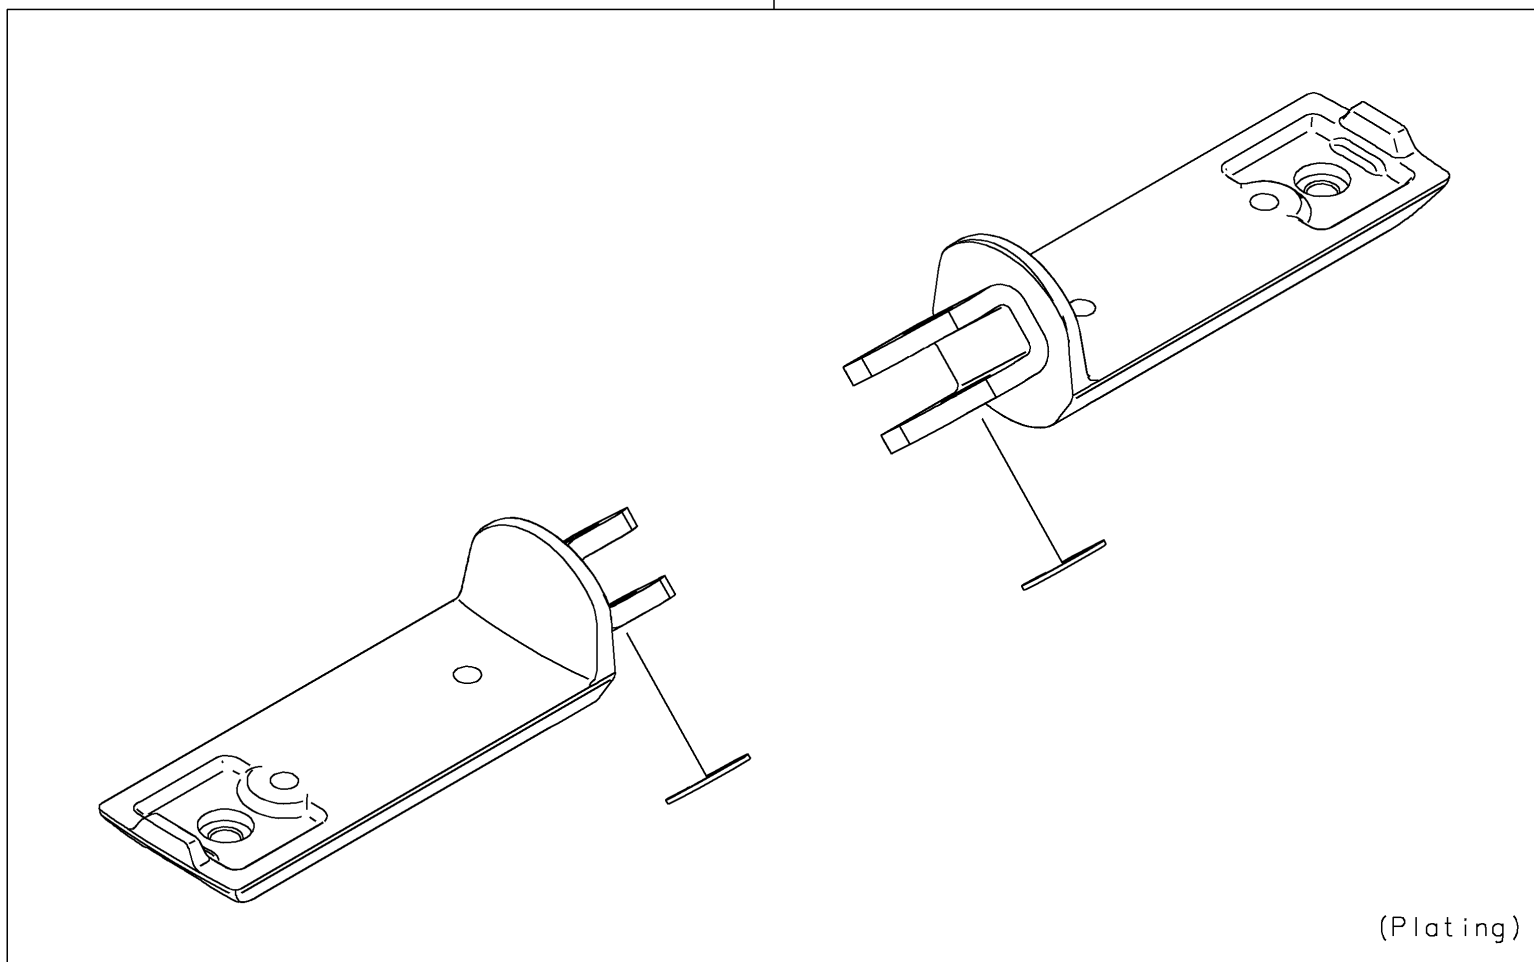

## PARTS DIAGRAM

### Accessory(Foot Peg)

F2910K

99994

(Plating)