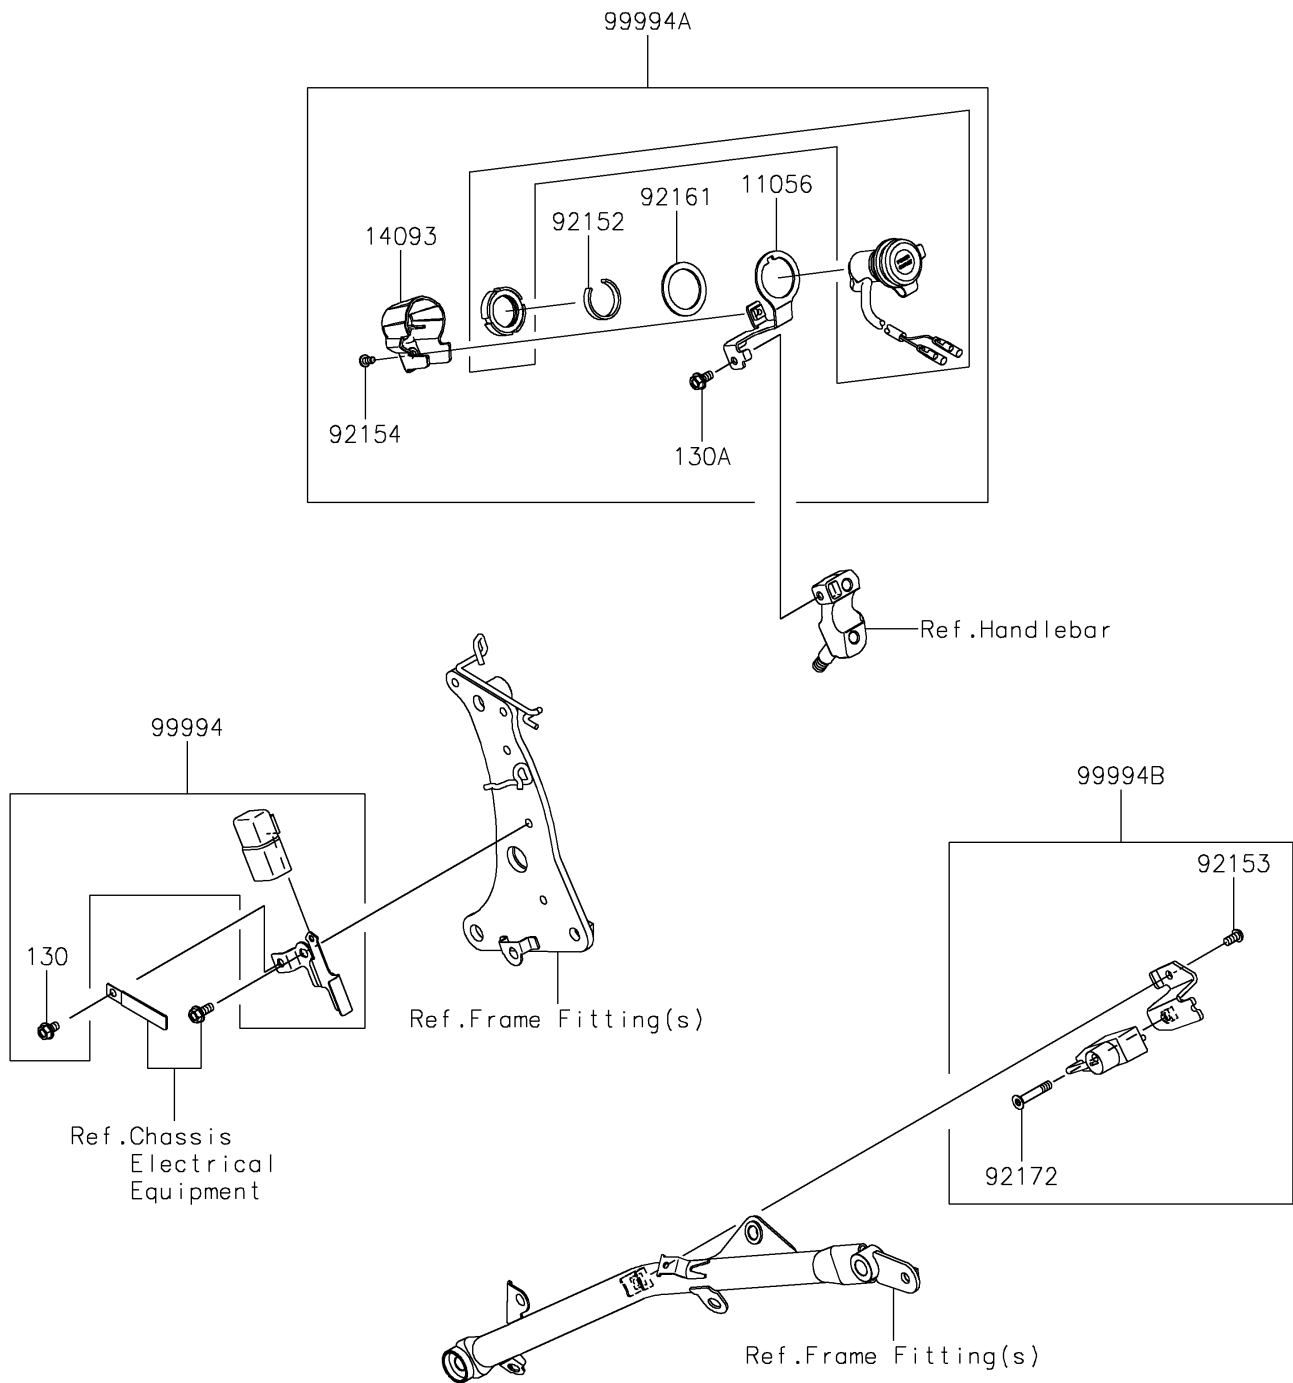

2025 Vulcan S

PARTS DIAGRAM

Accessory(Helmet Lock etc.)

F2910C

2025 Vulcan S

PARTS LIST

Accessory(Helmet Lock etc.)

ITEM NAME

PART NUMBER

QUANTITY
