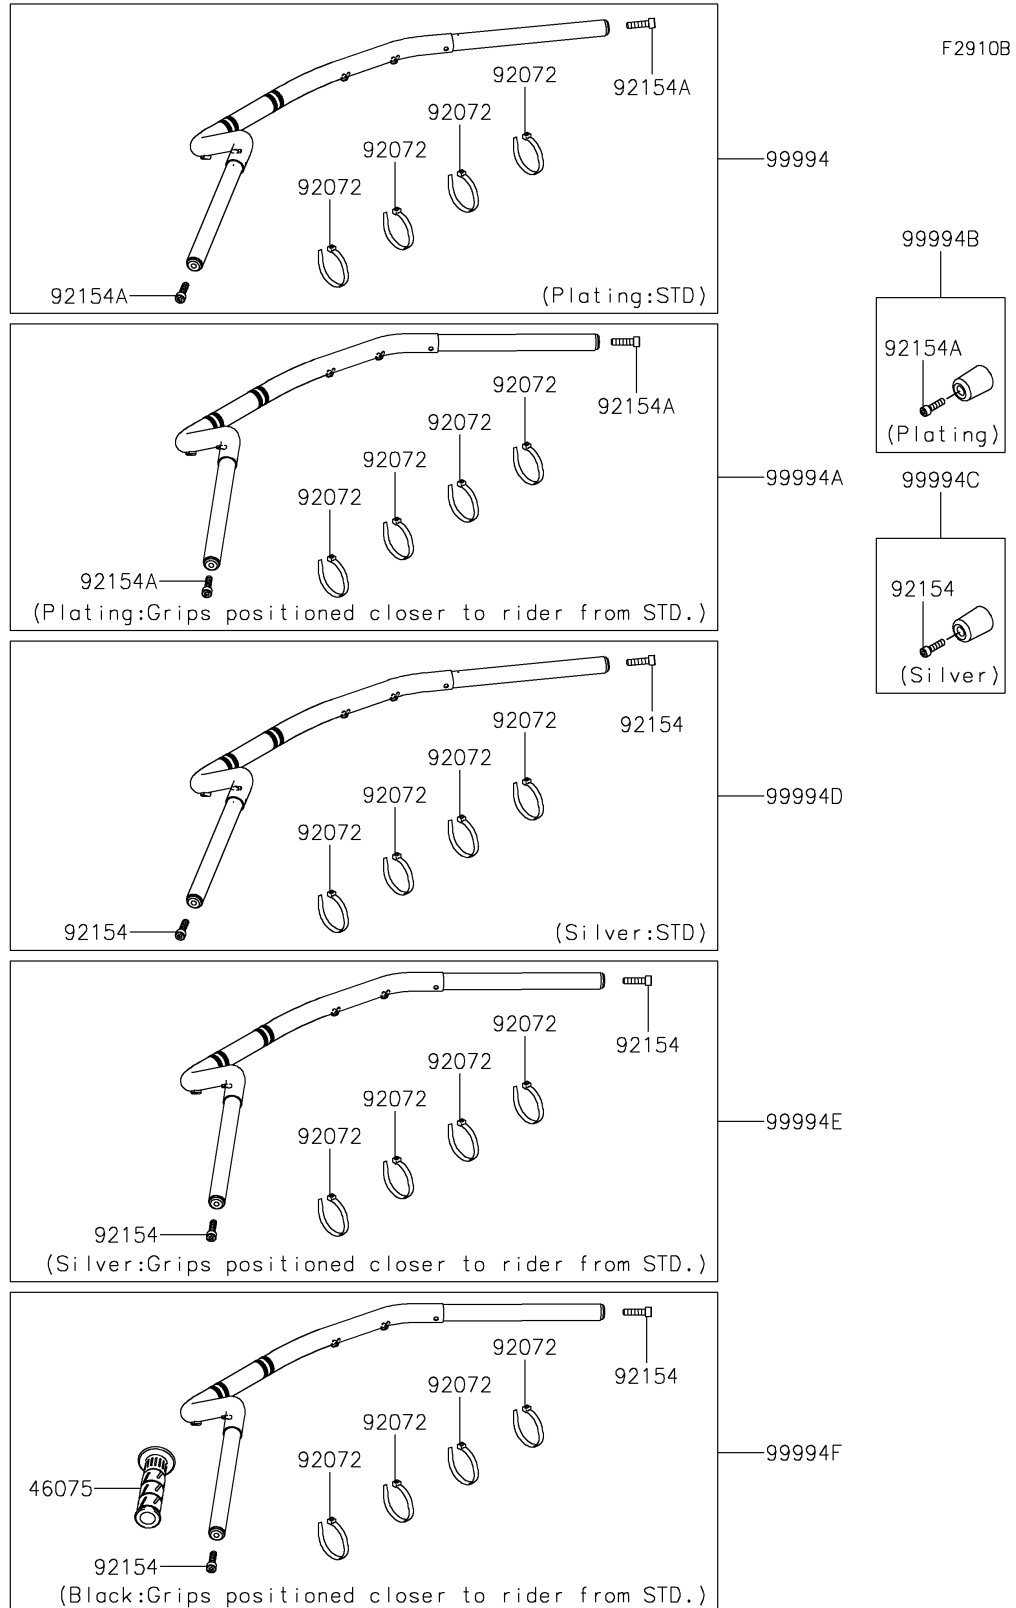

2024 Vulcan S

PARTS DIAGRAM

Accessory(Handlebar)

2024 Vulcan S

PARTS LIST

Accessory(Handlebar)

ITEM NAME

PART NUMBER

QUANTITY
