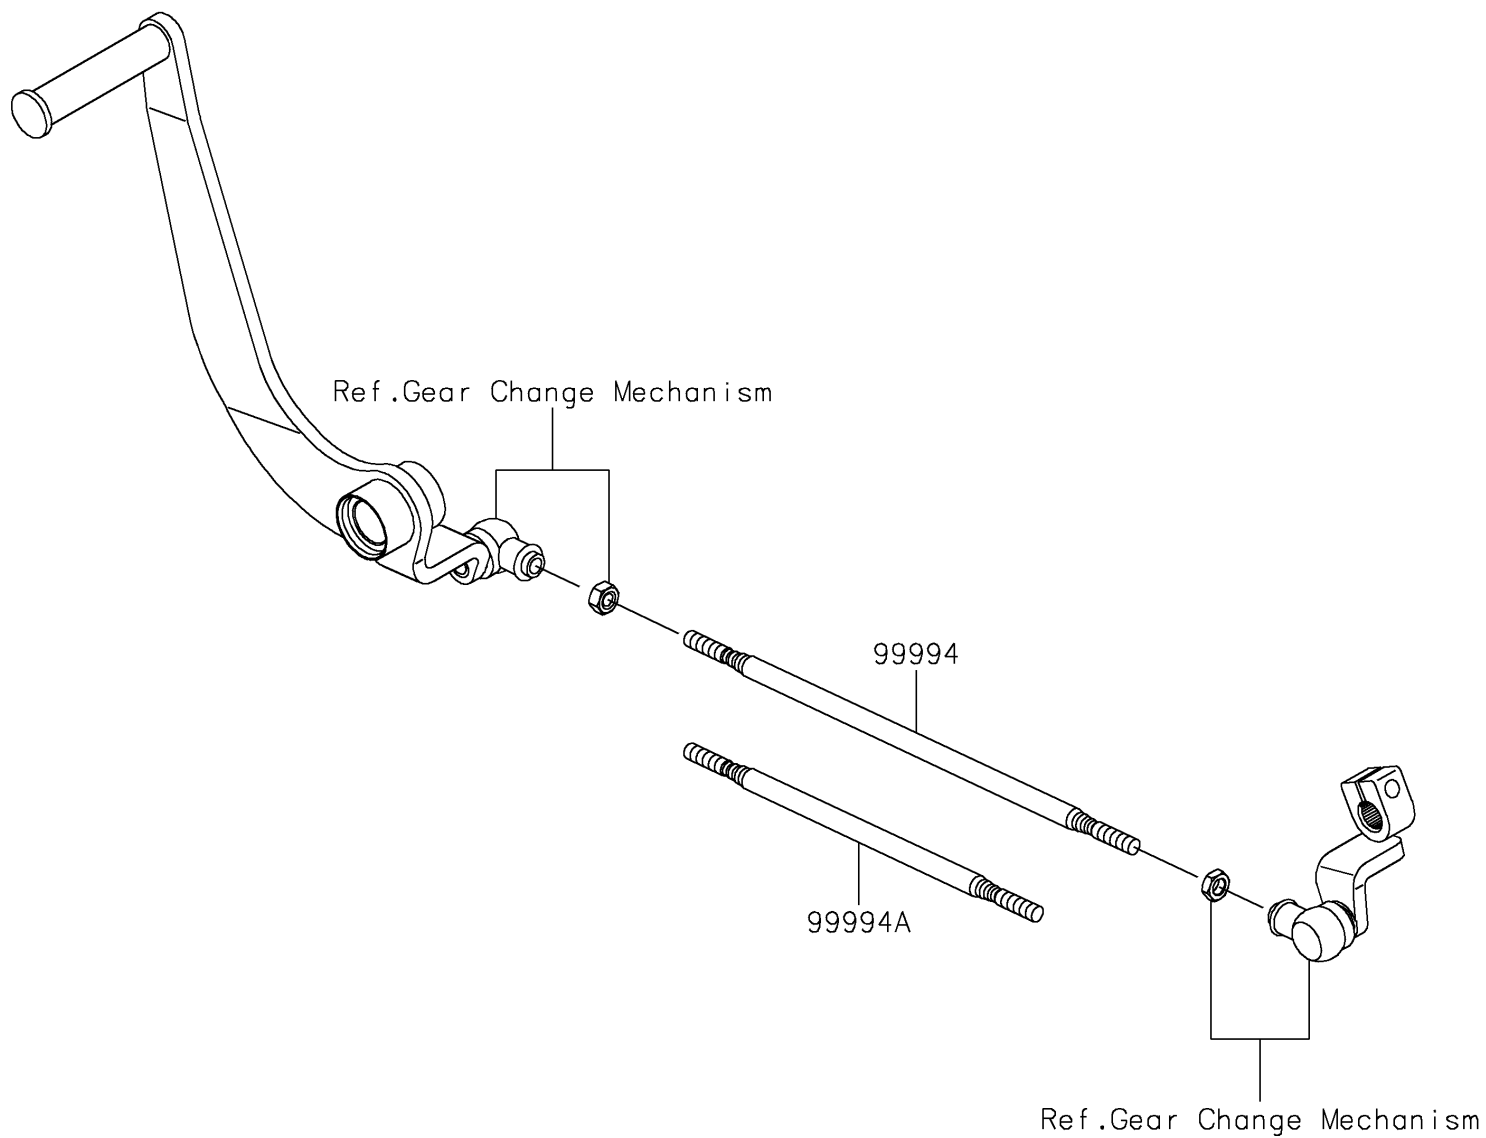

2024 Vulcan S

PARTS DIAGRAM

Accessory(Tie Rod)

F2910A

2024 Vulcan S

PARTS LIST

Accessory(Tie Rod)

ITEM NAME

PART NUMBER

QUANTITY
