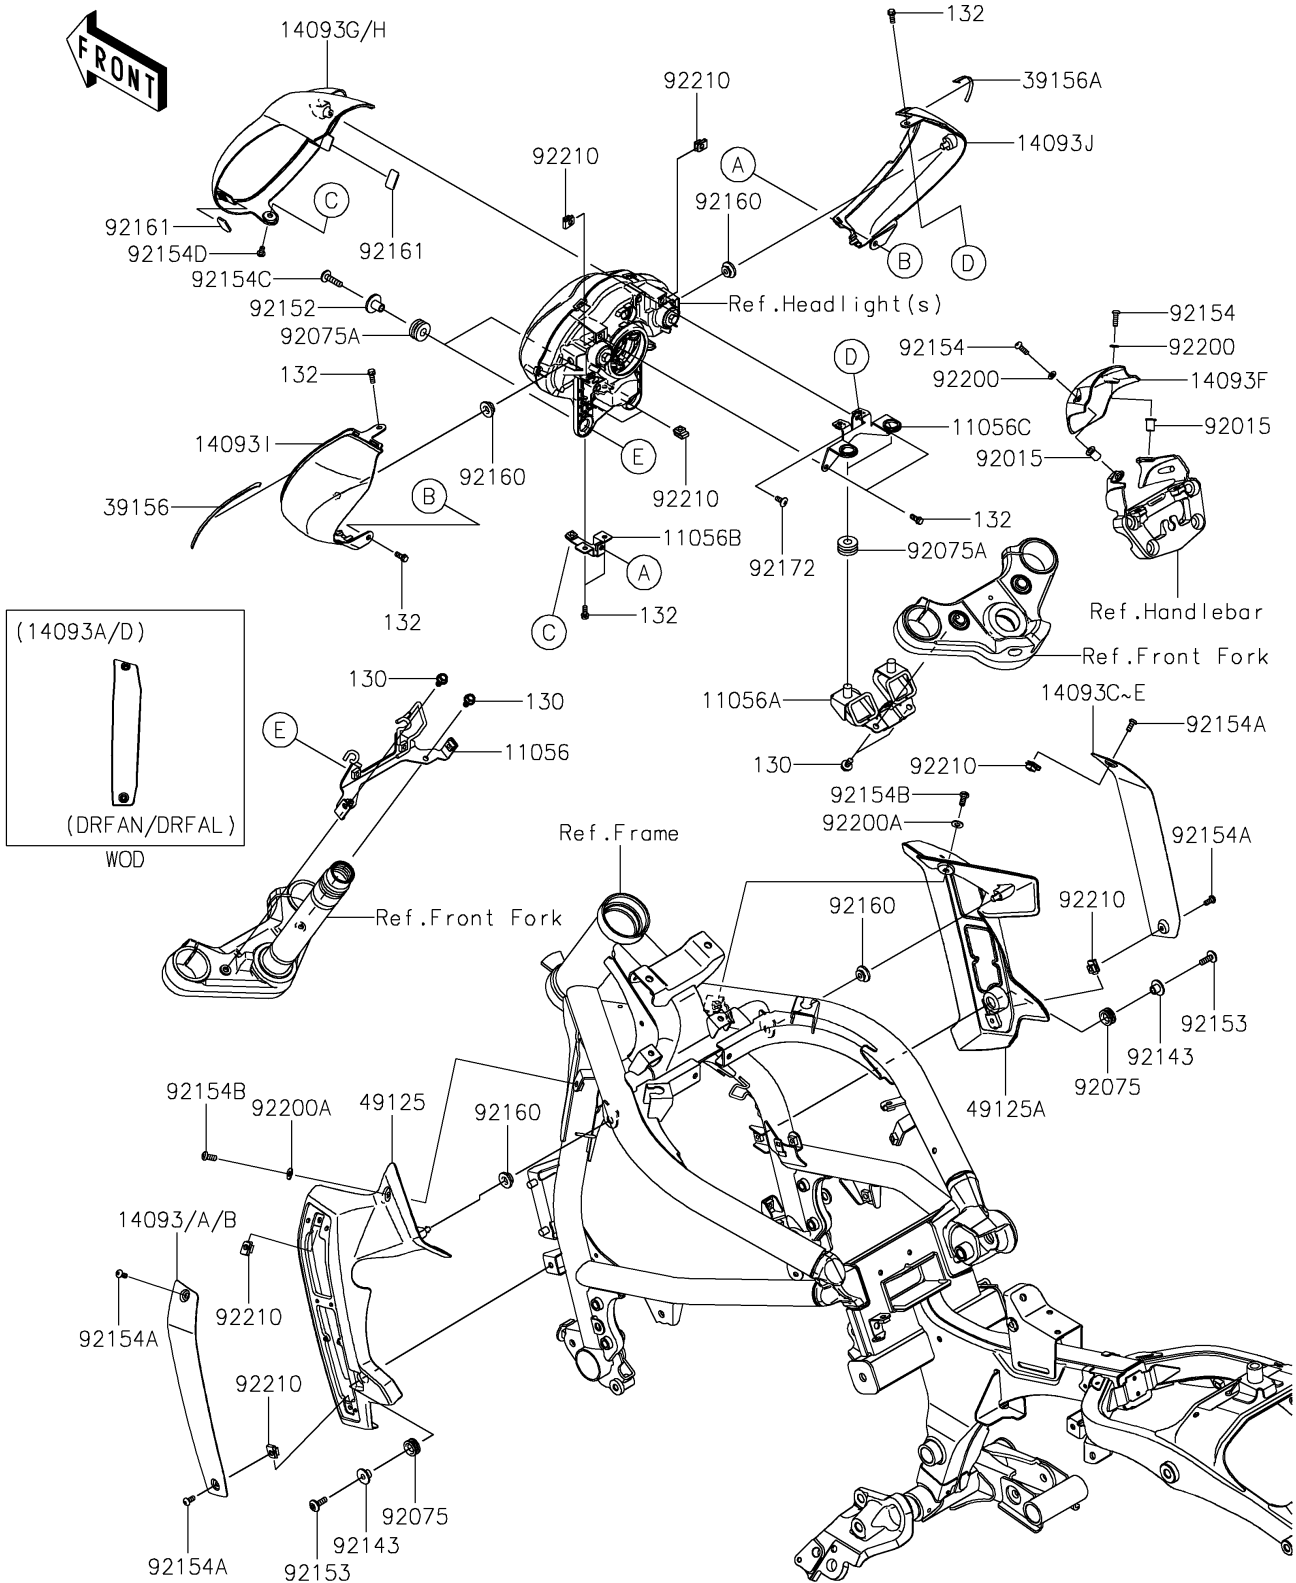

2024 Vulcan S

PARTS DIAGRAM

Cowling

F2871

2024 Vulcan S

PARTS LIST

Cowling

ITEM NAME

PART NUMBER

QUANTITY
