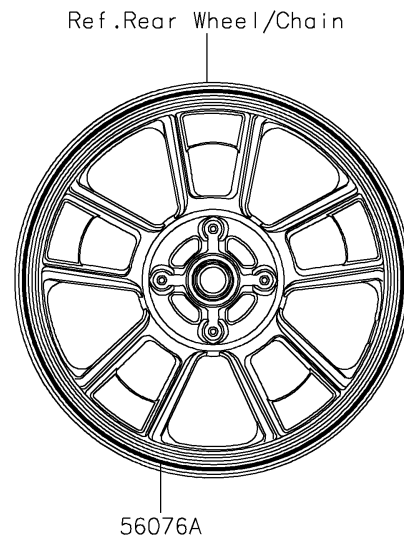

2025 Vulcan S

PARTS DIAGRAM

Decals(Khaki)(DRFAN/DRFAL)

F2861A

2025 Vulcan S

PARTS LIST

Decals(Khaki)(DRFAN/DRFAL)

ITEM NAME

PART NUMBER

QUANTITY
