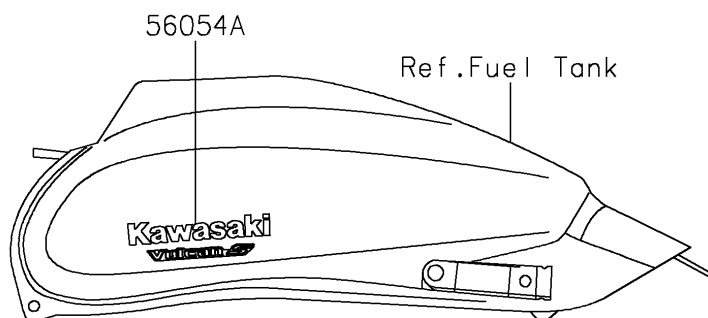

2024 Vulcan S

PARTS DIAGRAM

Decals(Black)(DRFNN/DSFNN)

F2861

2024 Vulcan S

PARTS LIST

Decals(Black)(DRFNN/DSFNN)

ITEM NAME

PART NUMBER

QUANTITY
