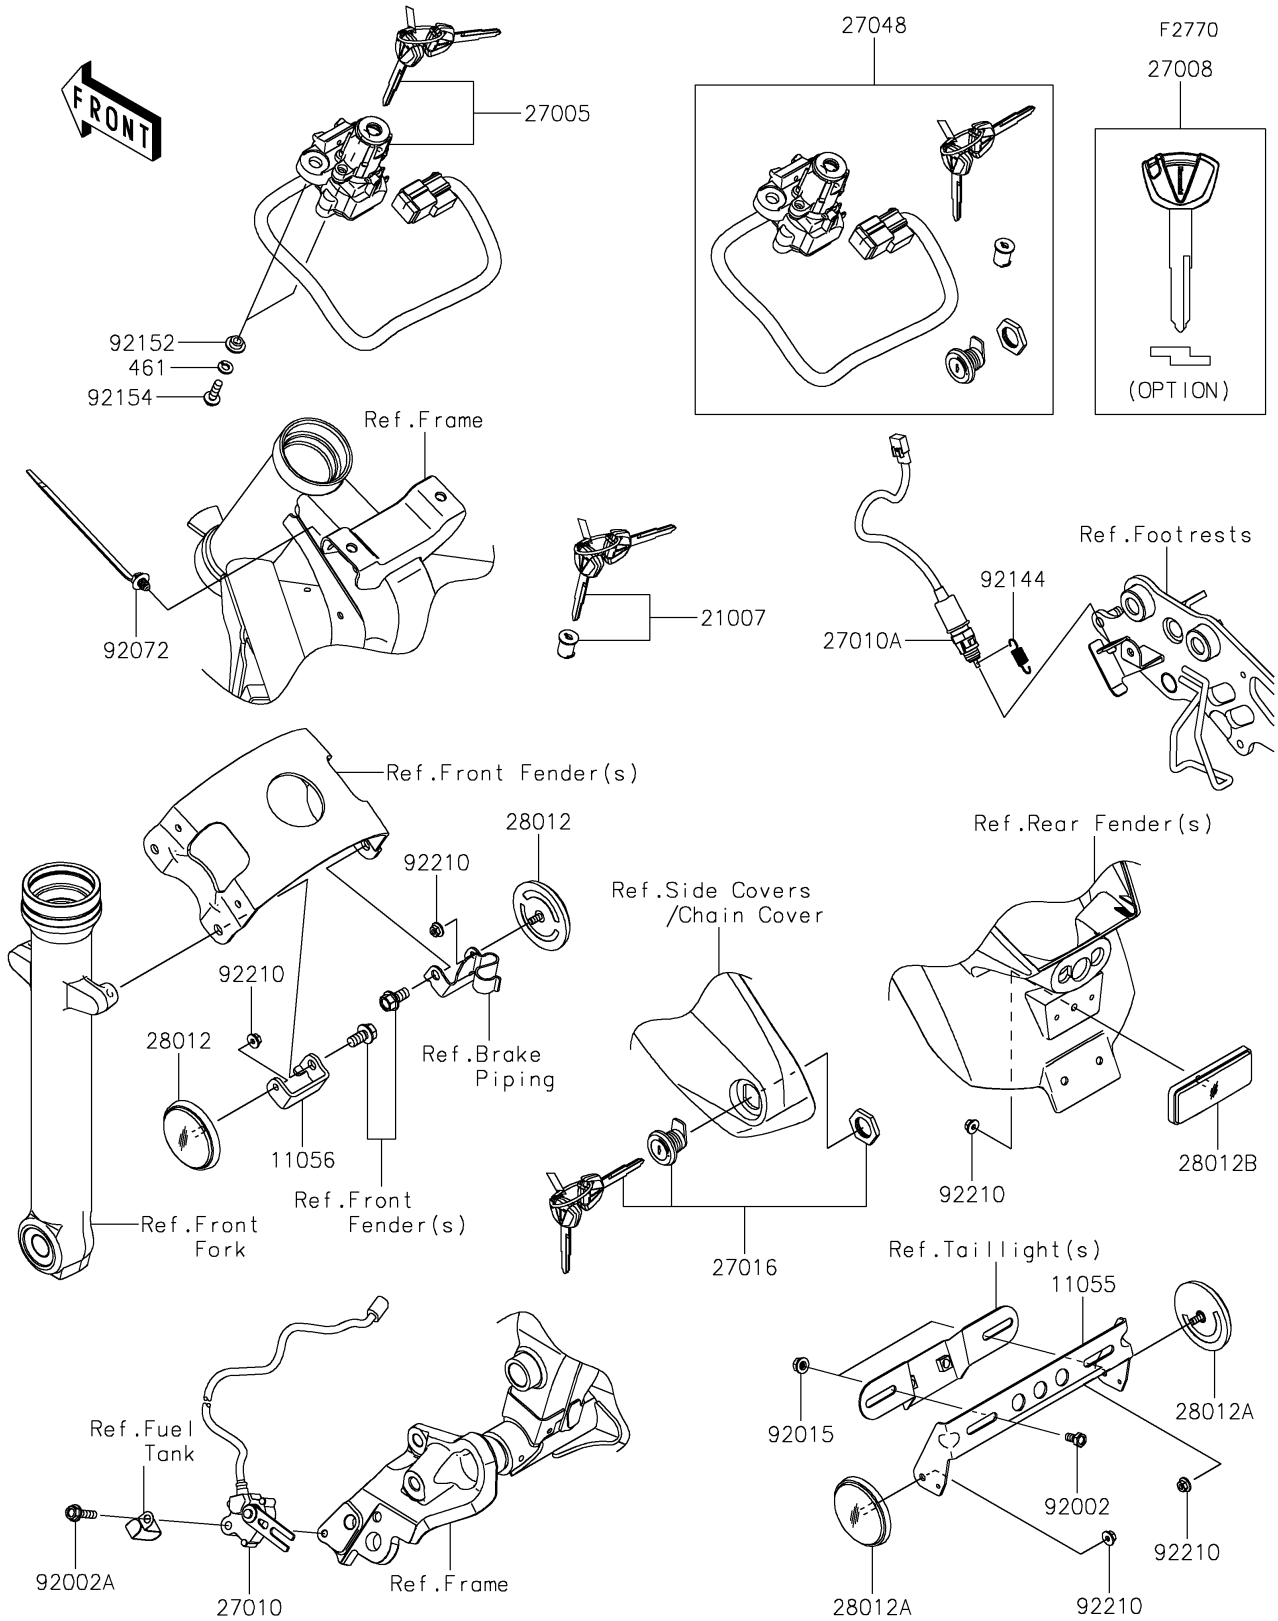

2024 Vulcan S

PARTS DIAGRAM

Ignition Switch/Locks/Reflectors

2024 Vulcan S

PARTS LIST

Ignition Switch/Locks/Reflectors

ITEM NAME	PART NUMBER	QUANTITY
-----------	-------------	----------
