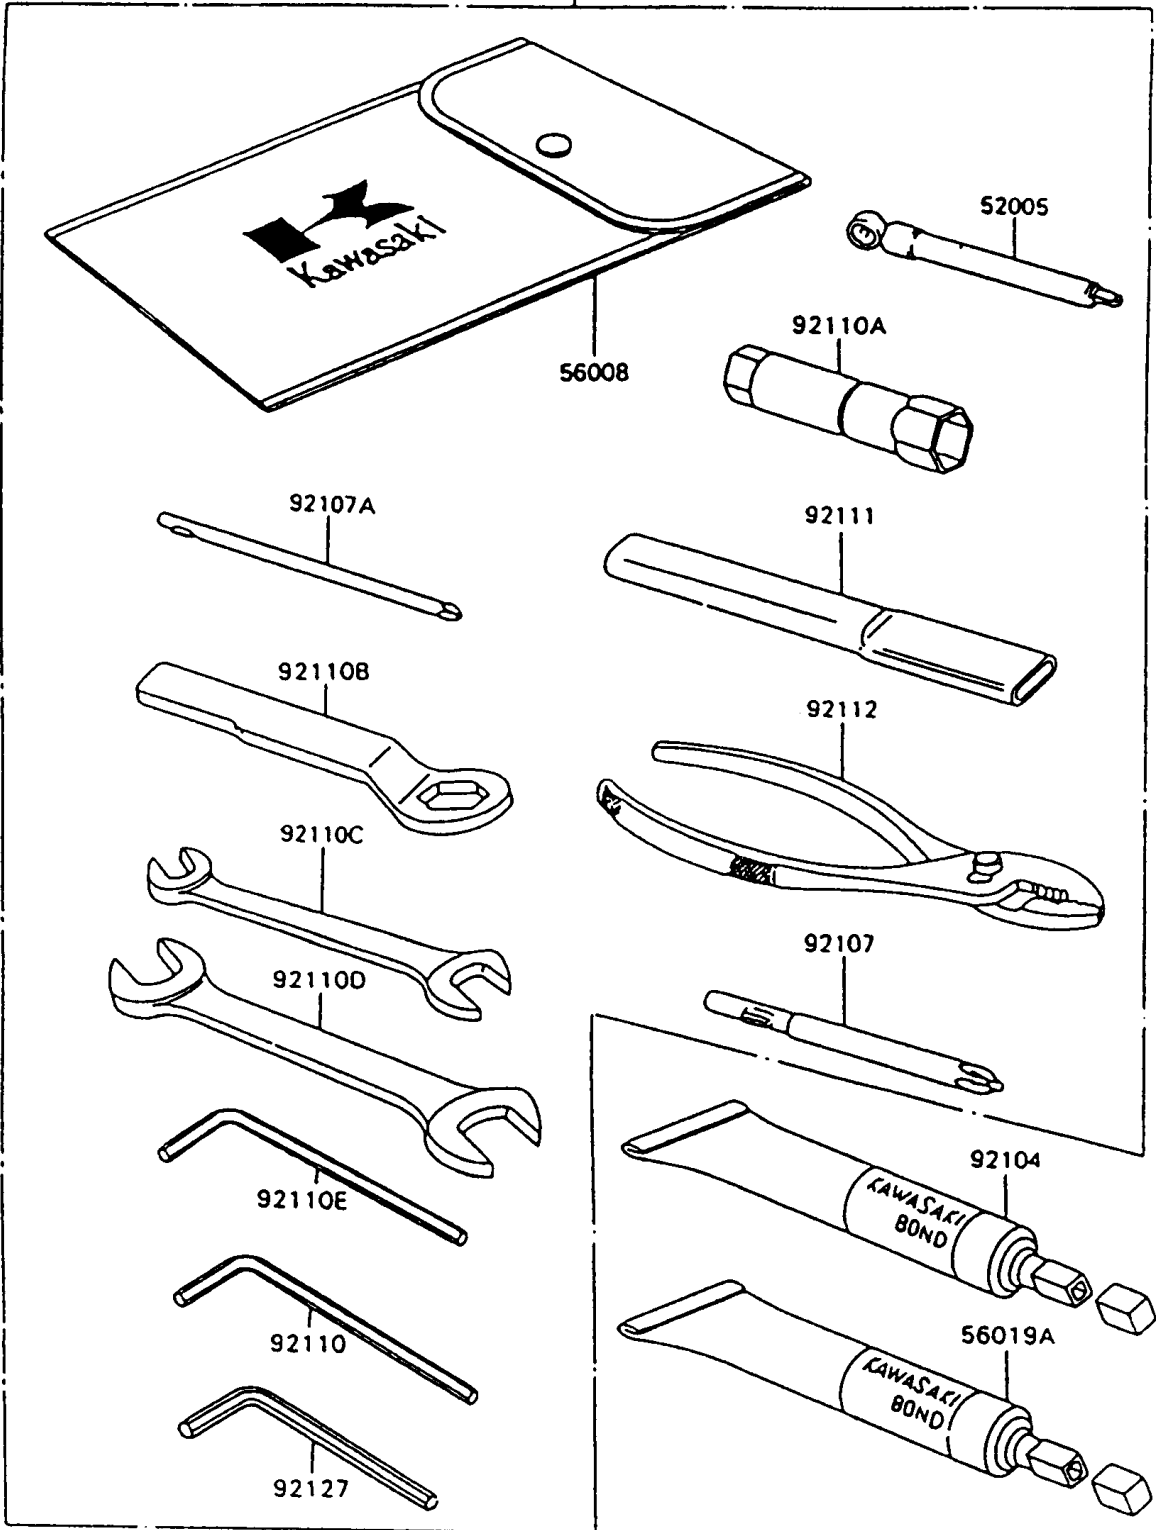

1997 Ninja® 600R

PARTS DIAGRAM

Owner's Tools

56007

F2810-0215

1997 Ninja® 600R

PARTS LIST

Owner's Tools

ITEM NAME

PART NUMBER

QUANTITY
