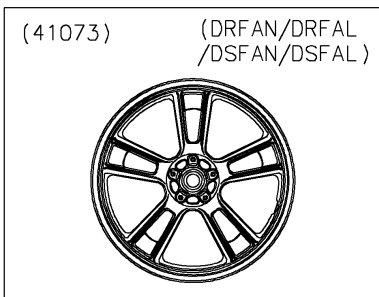

2024 Vulcan S

PARTS DIAGRAM

Front Wheel

2024 Vulcan S

PARTS LIST

Front Wheel

Kawasaki

Let the Good Times Roll®

ITEM NAME	PART NUMBER	QUANTITY
AXLE,FR (Ref # 41068)	41068-0059	1
WHEEL-ASSY,FR,G.BLACK (Ref # 41073)	41073-0653-QT	1
SEAL-OIL,BJN30427 (Ref # 92049)	92049-0130	2
COLLAR,20X30X15.5 (Ref # 92152)	92152-0946	2
COLLAR,20.2X28X115 (Ref # 92152A)	92152-0958	1
BEARING-BALL,#6004UUC3 (Ref # 601)	601B6004UU	2