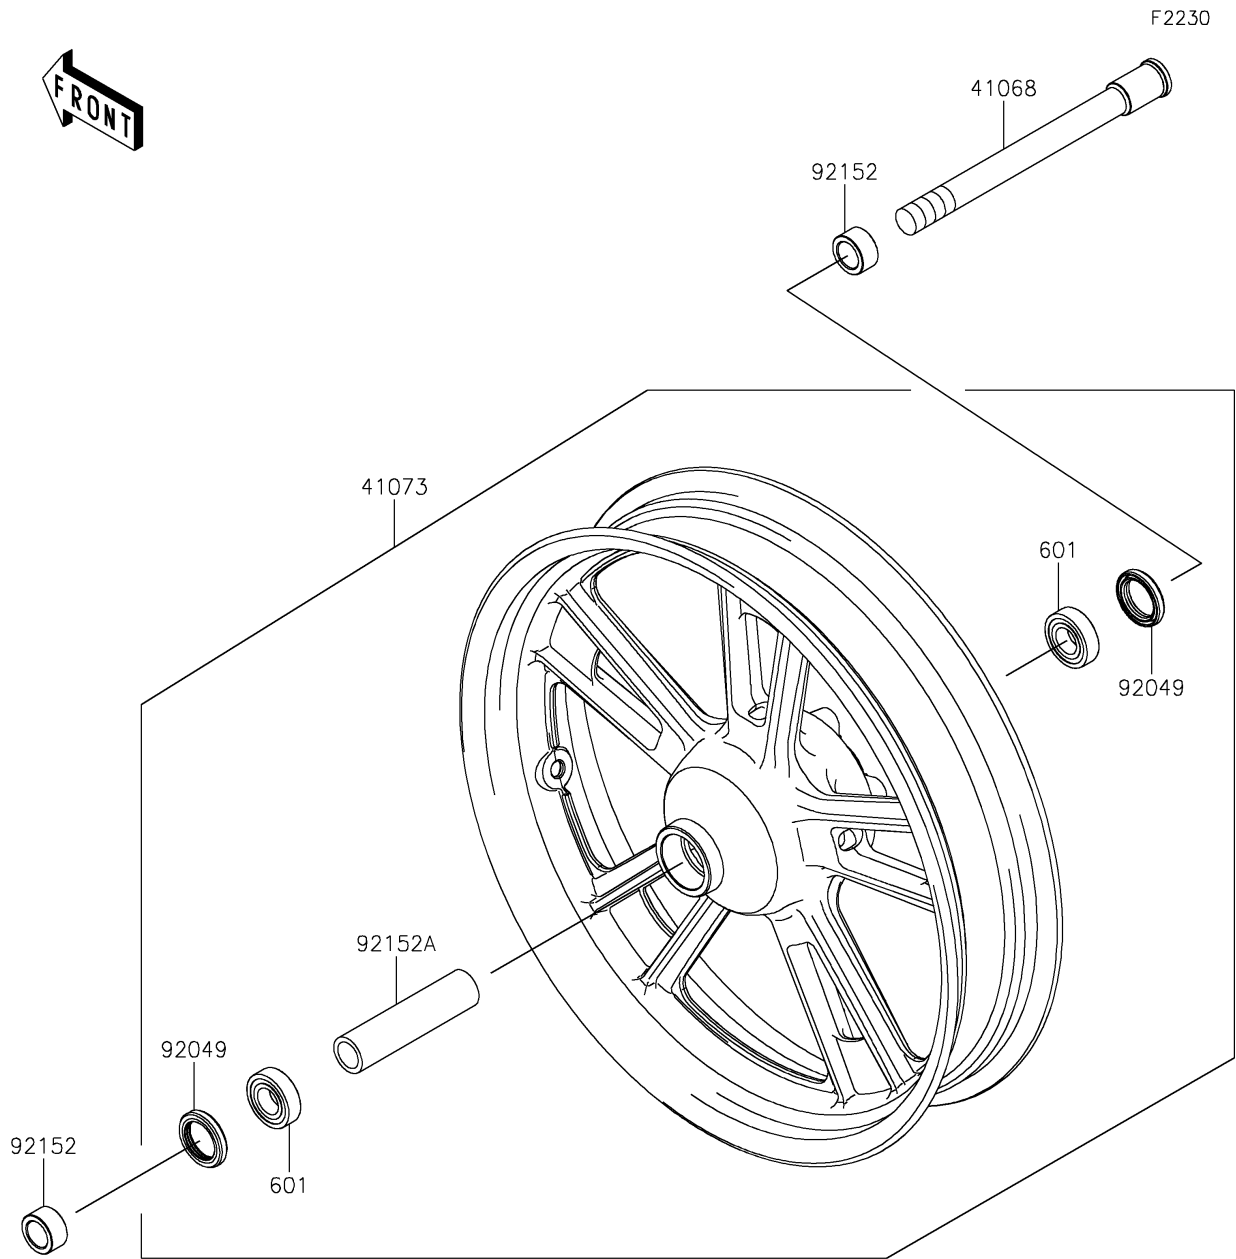

2024 Vulcan S

PARTS DIAGRAM

Front Wheel

2024 Vulcan S

PARTS LIST

Front Wheel

Kawasaki

Let the Good Times Roll®

ITEM NAME	PART NUMBER	QUANTITY
AXLE,FR (Ref # 41068)	41068-0059	1
WHEEL-ASSY,FR,G.BLACK (Ref # 41073)	41073-0653-QT	1
SEAL-OIL,BJN30427 (Ref # 92049)	92049-0130	2
COLLAR,20X30X15.5 (Ref # 92152)	92152-0946	2
COLLAR,20.2X28X115 (Ref # 92152A)	92152-0958	1
BEARING-BALL,#6004UUC3 (Ref # 601)	601B6004UU	2