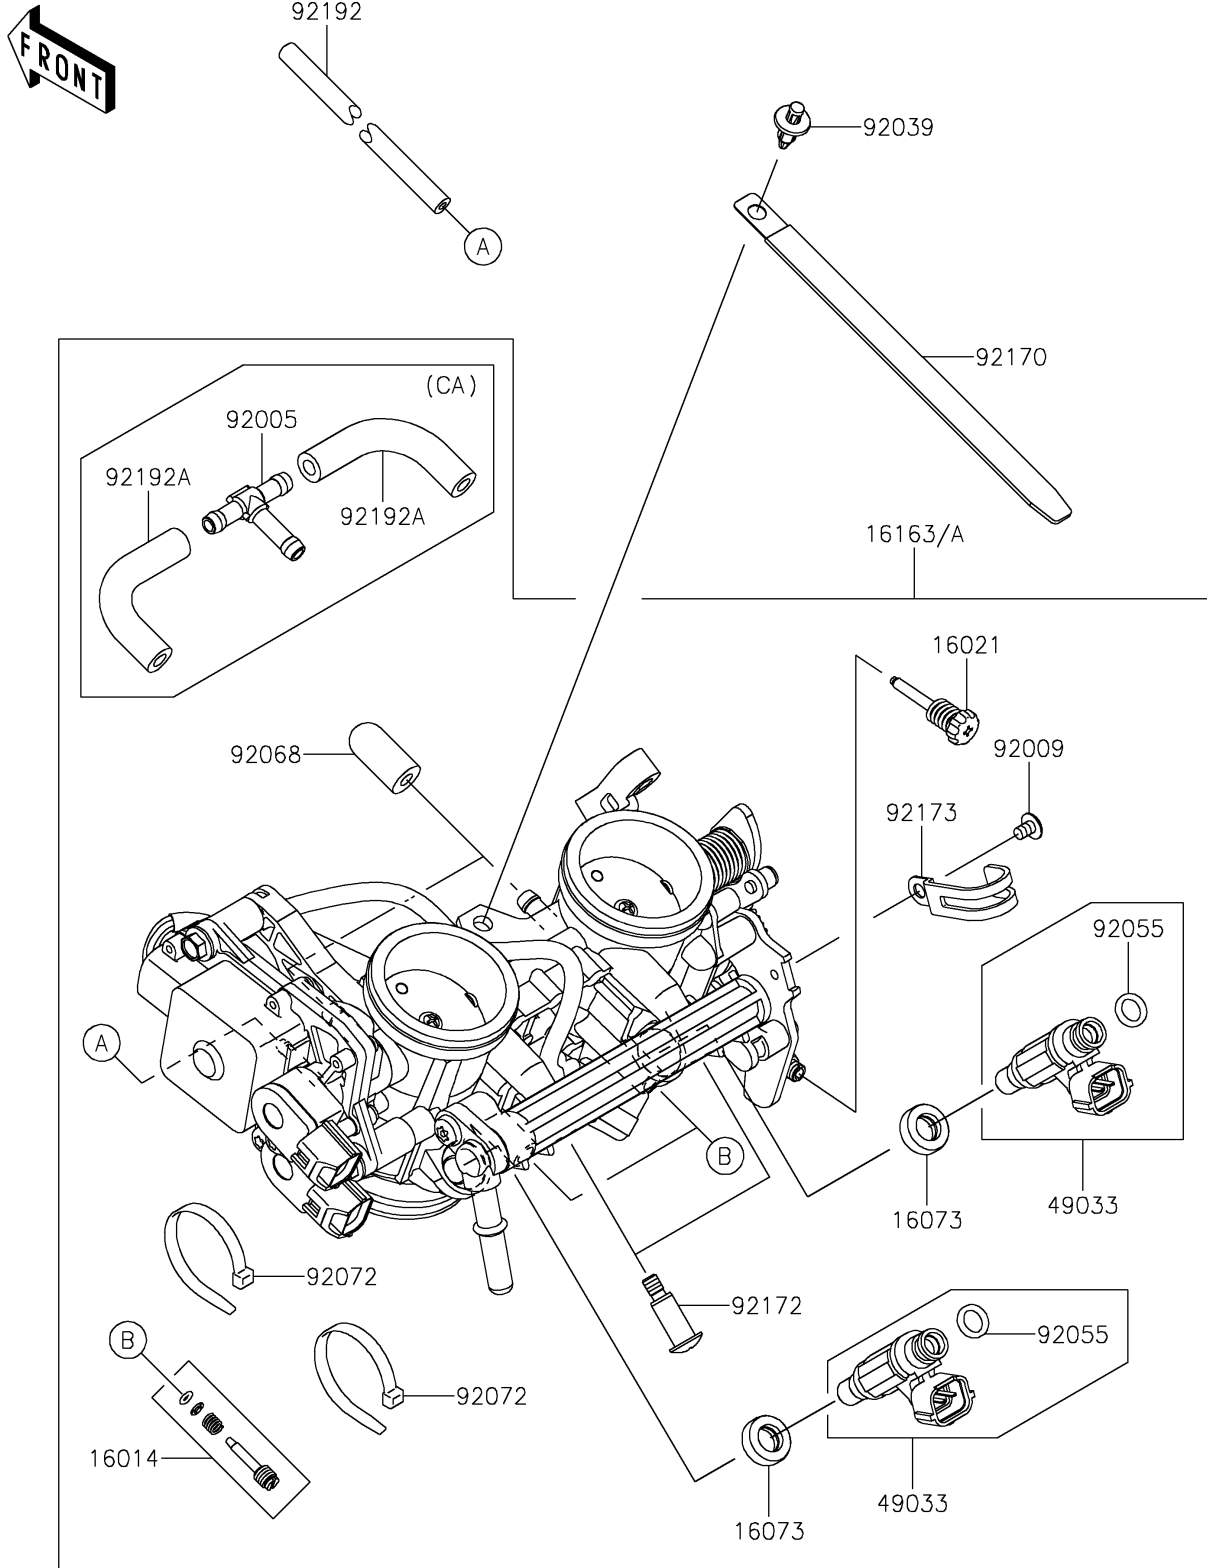

2024 Vulcan S

PARTS DIAGRAM

Throttle

E1510

2024 Vulcan S

PARTS LIST

Throttle

ITEM NAME	PART NUMBER	QUANTITY
SCREW-PILOT AIR (Ref # 16014)	16014-0002	2
SCREW-THROTTLE STOP (Ref # 16021)	16021-0033	1
INSULATOR (Ref # 16073)	16073-3707	2
THROTTLE-ASSY (Ref # 16163)	16163-0827	1
NOZZLE-INJECTION (Ref # 49033)	49033-0011	2
SCREW,CLAMP (Ref # 92009)	92009-1860	1
RIVET (Ref # 92039)	92039-0068	1
RING-O,INJECTION NOZZLE (Ref # 92055)	92055-1622	2
PLUG,12X25 (Ref # 92068)	92068-006	2
BAND,SUB-HARNESS (Ref # 92072)	92072-0012	2
CLAMP,L=150 (Ref # 92170)	92170-1114	1
SCREW,PIPE INJECTION (Ref # 92172)	92172-0064	2
CLAMP (Ref # 92173)	92173-0288	1
TUBE,3X6.7X300 (Ref # 92192)	92192-0977	1