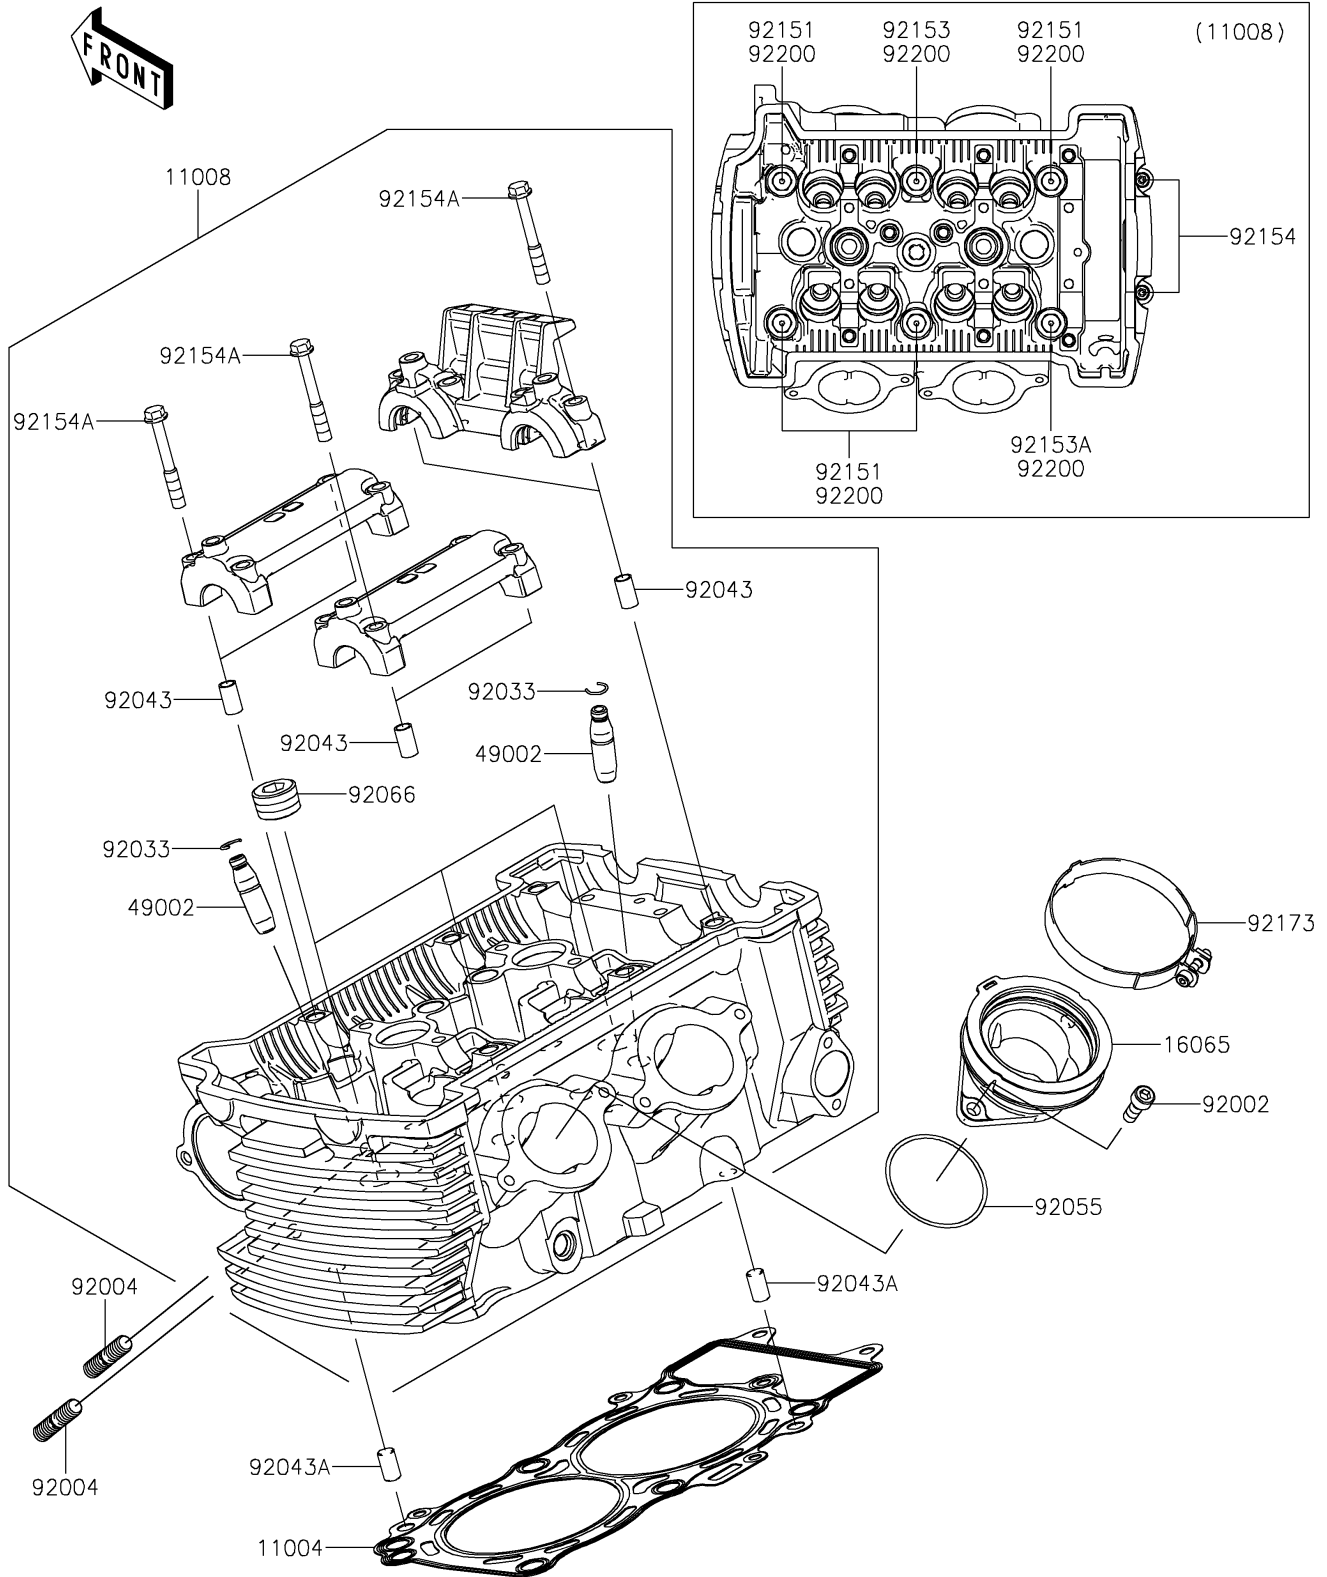

2024 Vulcan S

PARTS DIAGRAM

Cylinder Head

E1111

2024 Vulcan S

PARTS LIST

Cylinder Head

ITEM NAME	PART NUMBER	QUANTITY
-----------	-------------	----------
