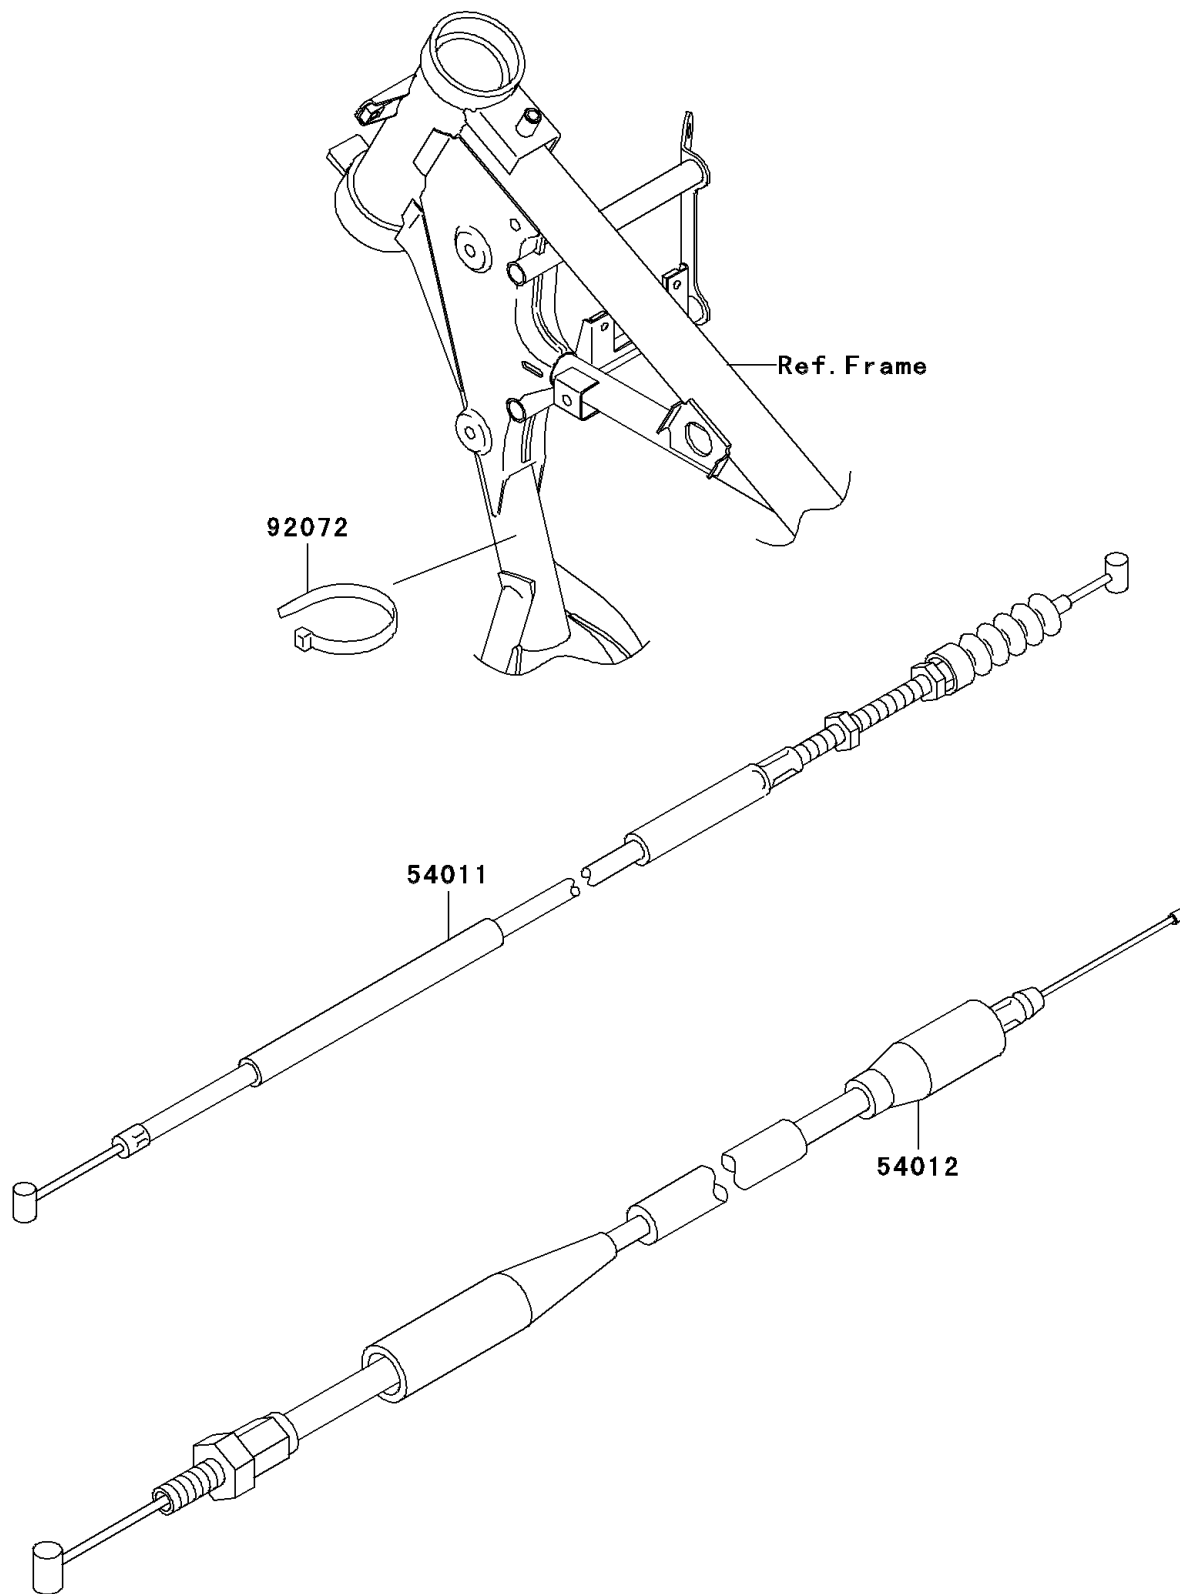

2006 KX65

PARTS DIAGRAM

Cables

Kawasaki

Let the Good Times Roll®

F2540

2006 KX65

PARTS LIST

Cables

ITEM NAME

PART NUMBER

QUANTITY
