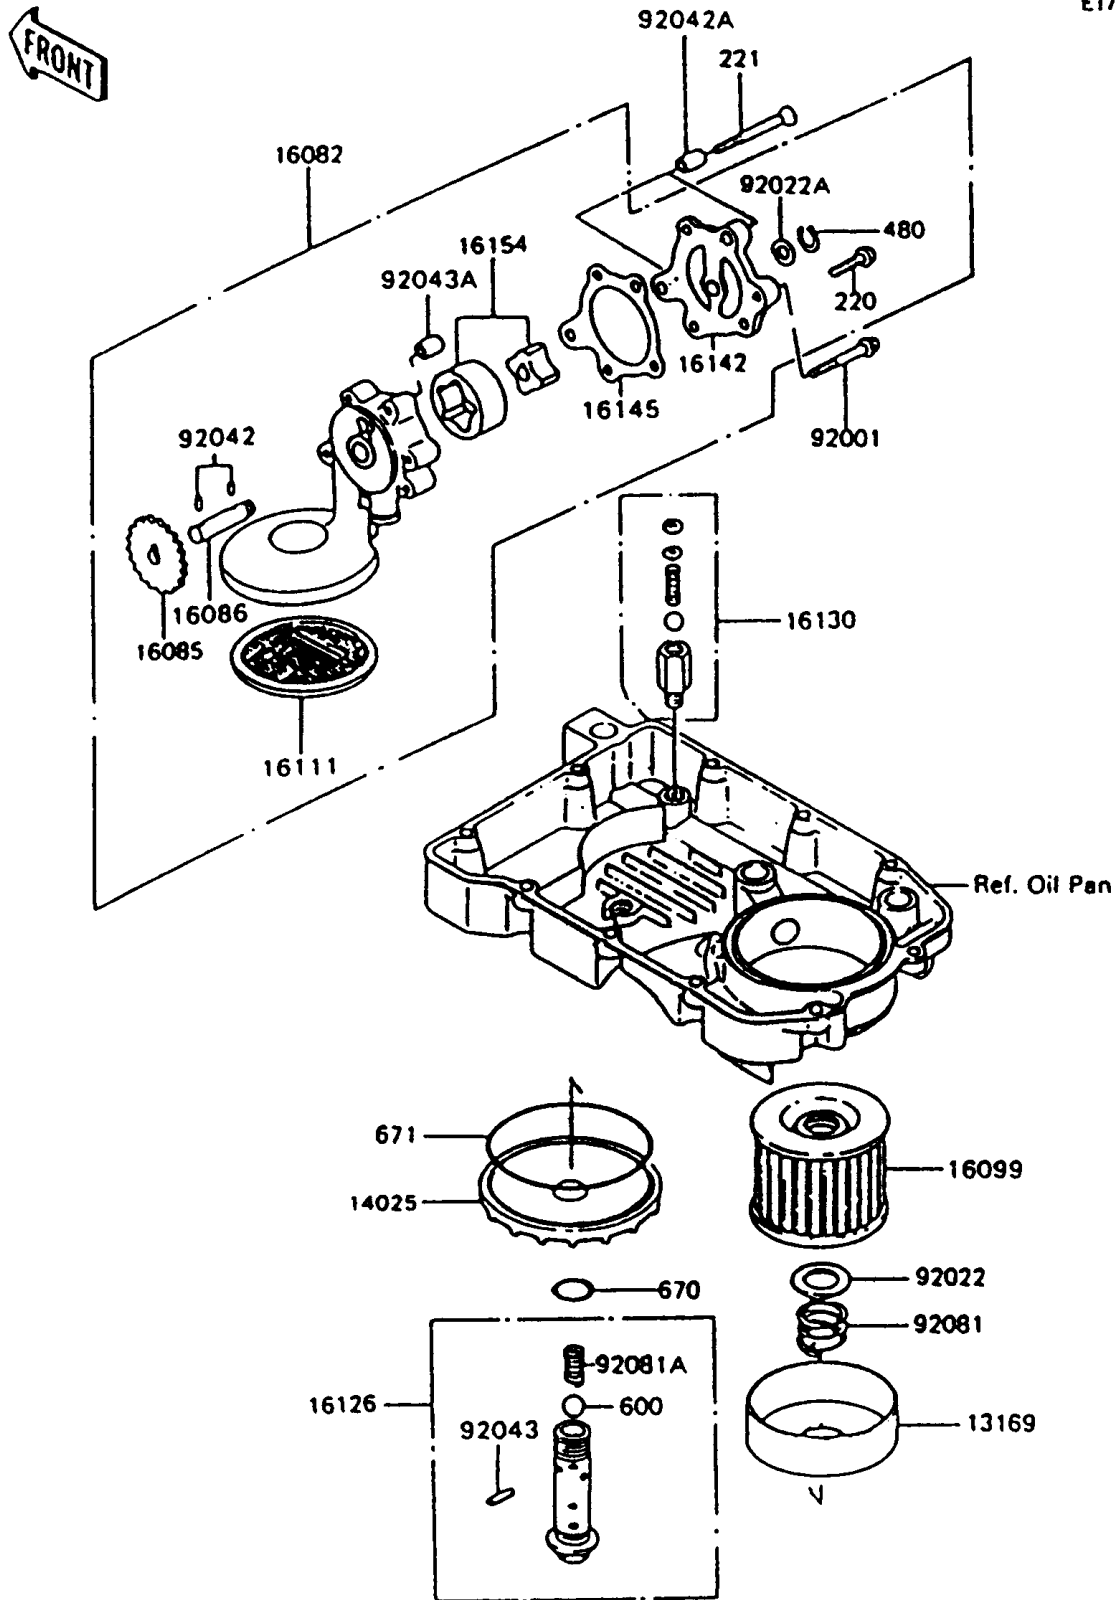

1997 Ninja® 600R

PARTS DIAGRAM

Oil Pump/Oil Filter

E1710-0039

1997 Ninja® 600R

PARTS LIST

Oil Pump/Oil Filter

ITEM NAME	PART NUMBER	QUANTITY
PLATE,OIL FILTER (Ref # 13169)	13169-1110	1
COVER,OIL FILTER,F.BLACK (Ref # 14025)	14025-1422	1
PUMP-ASSY-OIL (Ref # 16082)	16082-1139	1
GEAR (Ref # 16085)	16085-1284	1
SHAFT,OIL PUMP (Ref # 16086)	16086-004	1
ELEMENT-OIL FILTER (Ref # 16099)	16099-003	1
FILTER,OIL PUMP (Ref # 16111)	16111-004	1
VALVE,OIL FILTER (Ref # 16126)	16126-1108	1
VALVE-ASSY-RELIEF (Ref # 16130)	16130-1001	1
COVER-PUMP (Ref # 16142)	16142-005	1
GASKET,OIL PUMP COVER (Ref # 16145)	16145-004	1
ROTOR-PUMP (Ref # 16154)	16154-003	1
BOLT,FLANGED,6X45 (Ref # 92001)	92001-165	1
WASHER,20.5X30X1 (Ref # 92022)	92022-1012	1
WASHER,11.2X15X1 (Ref # 92022A)	92022-311	1
PIN,DOWEL,4X12.8 (Ref # 92042)	92042-041	2
PIN,DOWEL,8X28 (Ref # 92042A)	92042-050	2
PIN,SPRING,2X20 (Ref # 92043)	92043-111	1
PIN,DOWEL,8X10 (Ref # 92043A)	92043-1302	1
SPRING,OIL FILTER (Ref # 92081)	92081-1018	1
SPRING (Ref # 92081A)	92081-109	1
SCREW-PAN-CROS,6X18 (Ref # 220)	220B0618	3
SCREW-CSK-CROS,6X55 (Ref # 221)	221B0655	2
CIRCLIP-TYPE-C,11MM (Ref # 480)	480J1100	1
BALL-STEEL,3/8" (Ref # 600)	600A1200	1
O RING,16MM (Ref # 670)	670B2016	1
O RING,90MM (Ref # 671)	671B2590	1