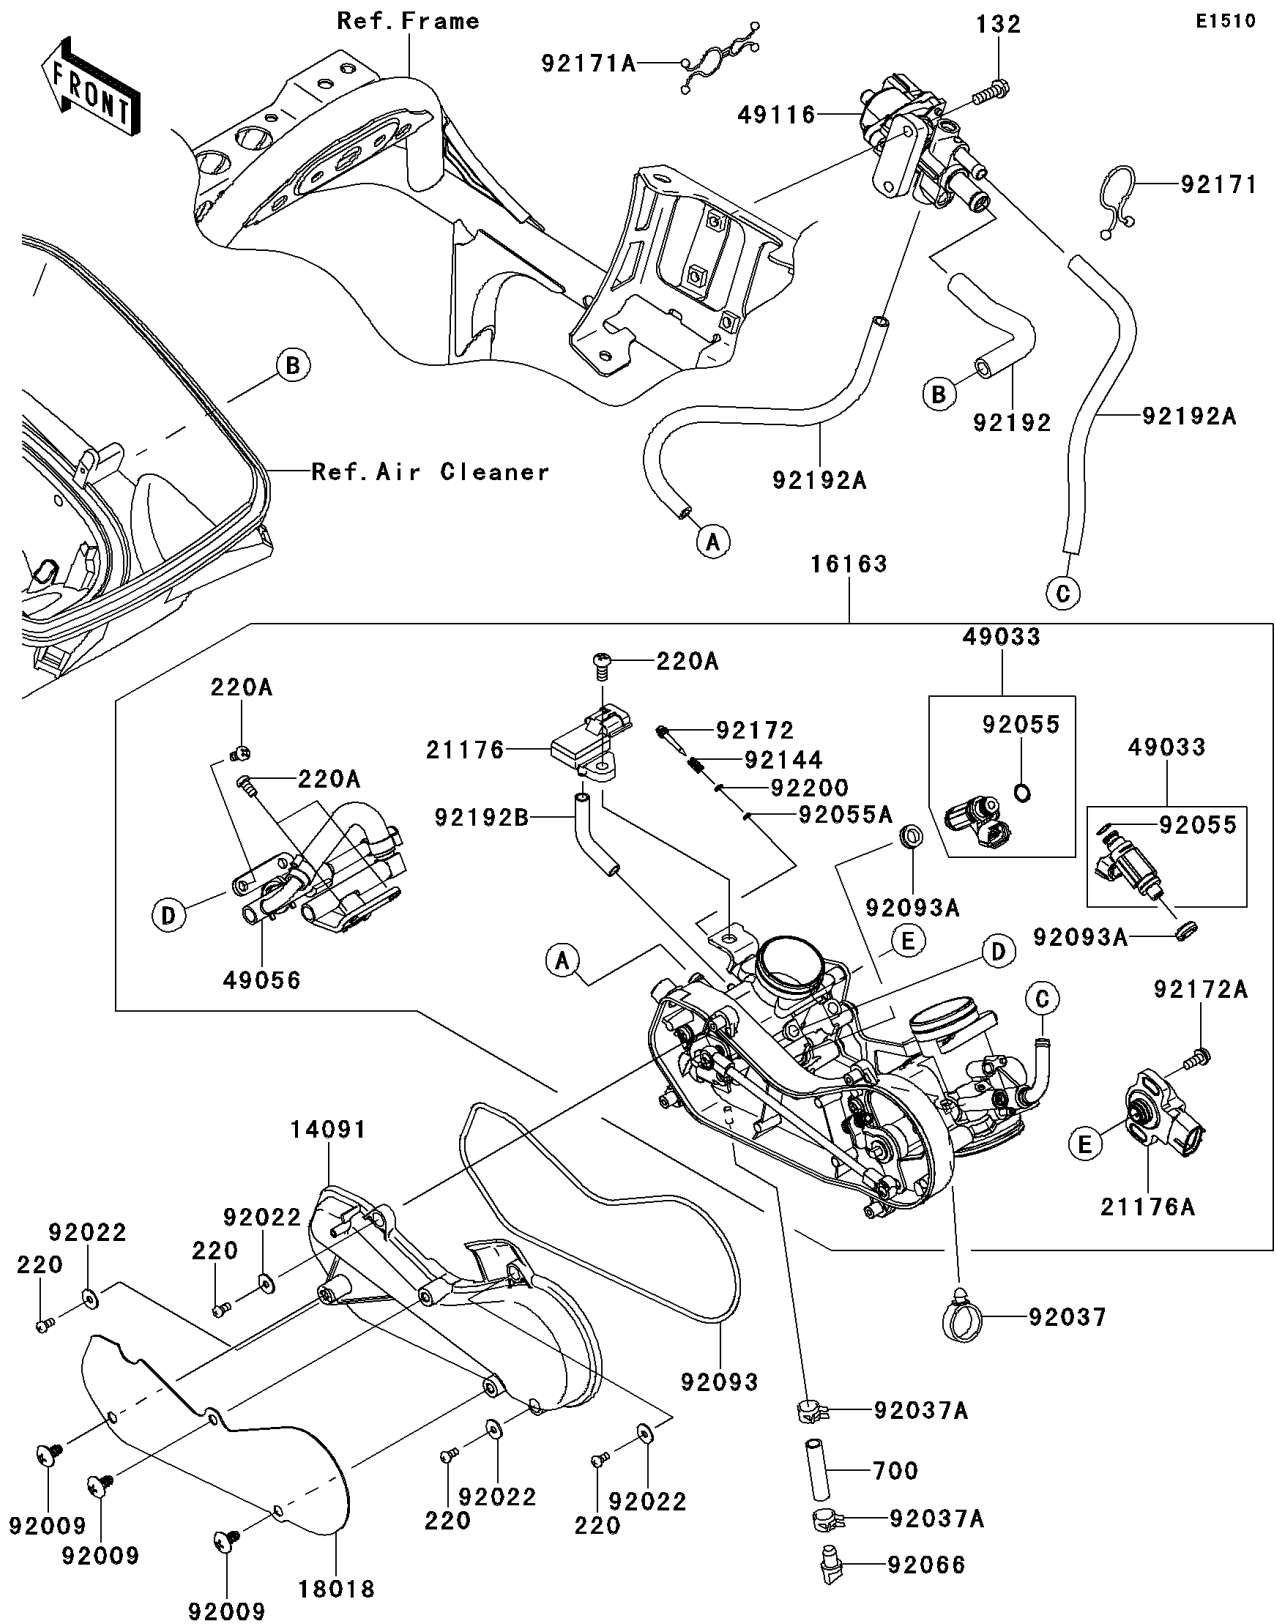

2009 Brute Force® 750 4x4i

PARTS DIAGRAM

Throttle

2009 Brute Force[®] 750 4x4i

PARTS LIST

Throttle

ITEM NAME	PART NUMBER	QUANTITY
-----------	-------------	----------
