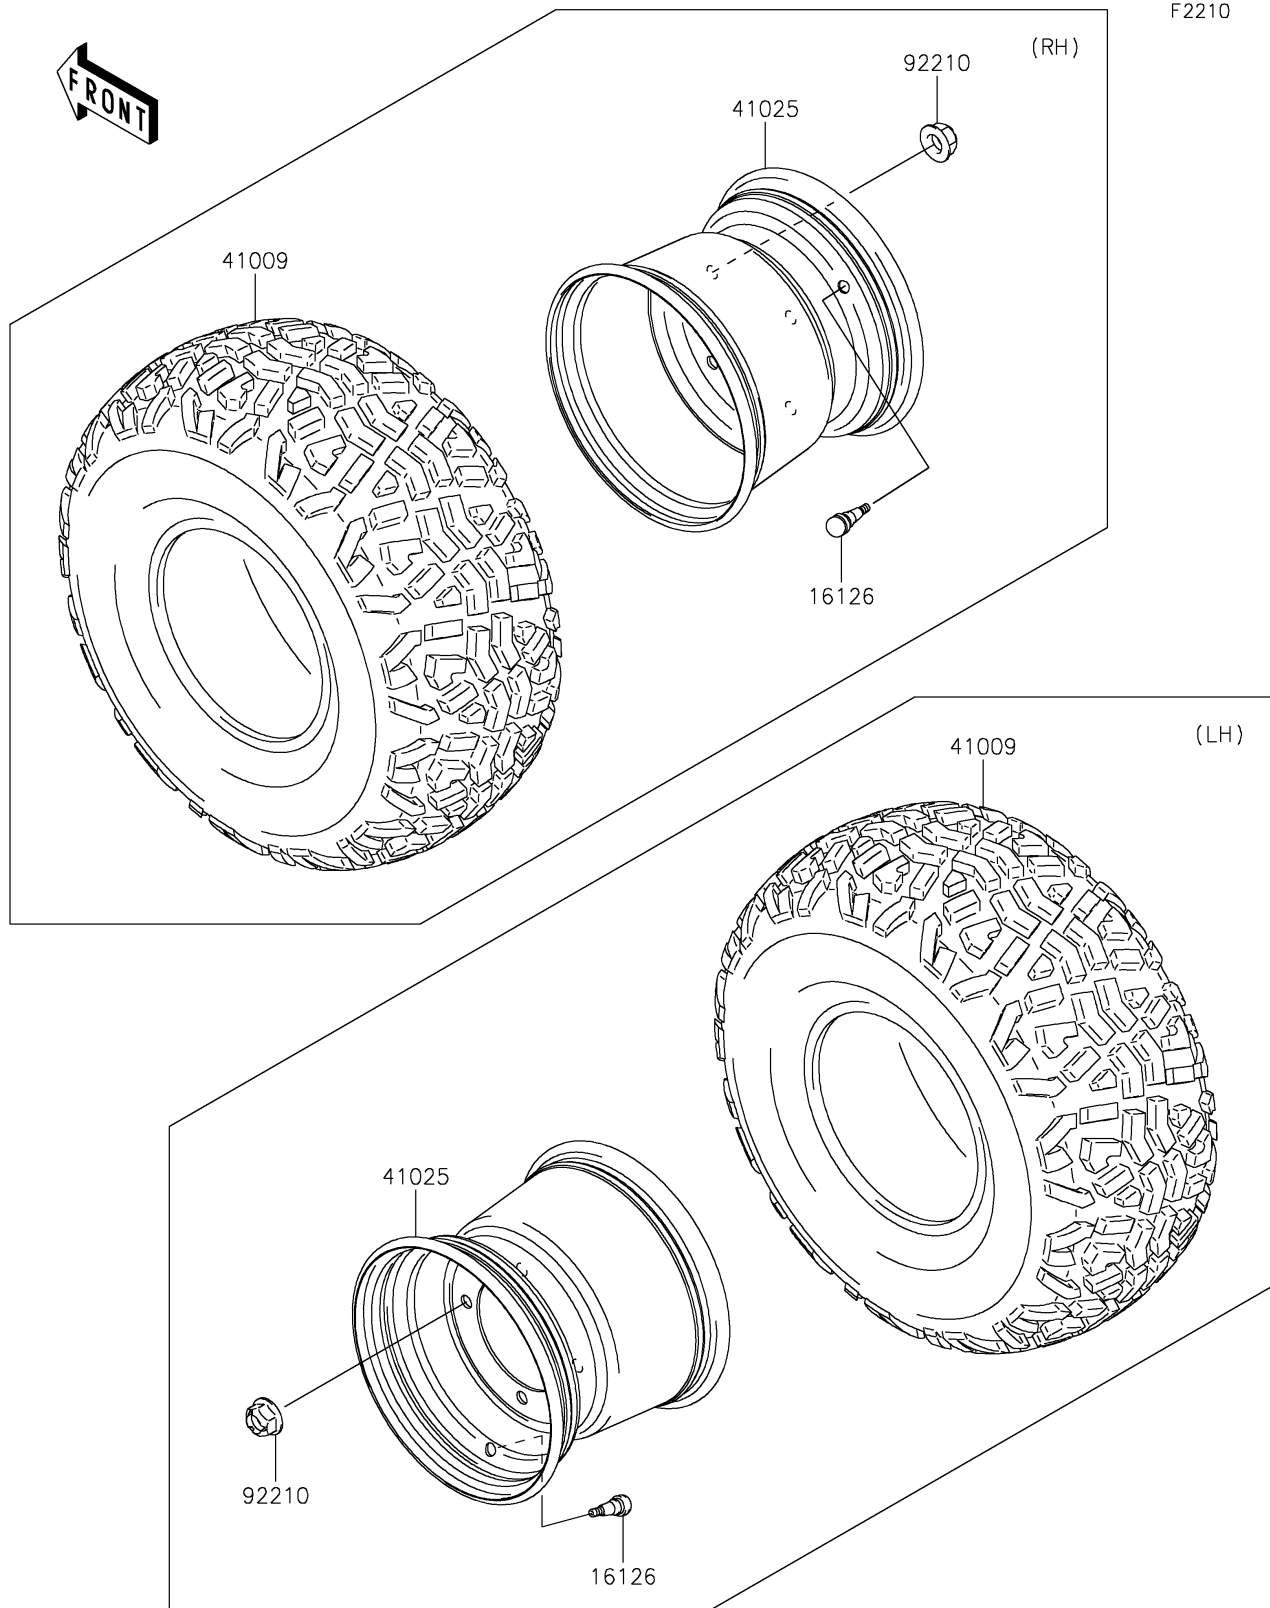

2025 MULE™ 4010 TRANS4x4®

Kawasaki
Let the Good Times Roll®

PARTS DIAGRAM

Wheels/Tires

2025 MULE™ 4010 TRANS4x4®

PARTS LIST

Wheels/Tires

ITEM NAME	PART NUMBER	QUANTITY
VALVE (Ref # 16126)	16126-4001	4
TIRE,23X11.00-10 4PR (Ref # 41009)	41009-0294	4
RIM,10X8.5AT,F.S.BLACK (Ref # 41025)	41025-7504-397	4
NUT,12MM (Ref # 92210)	92210-0603	16