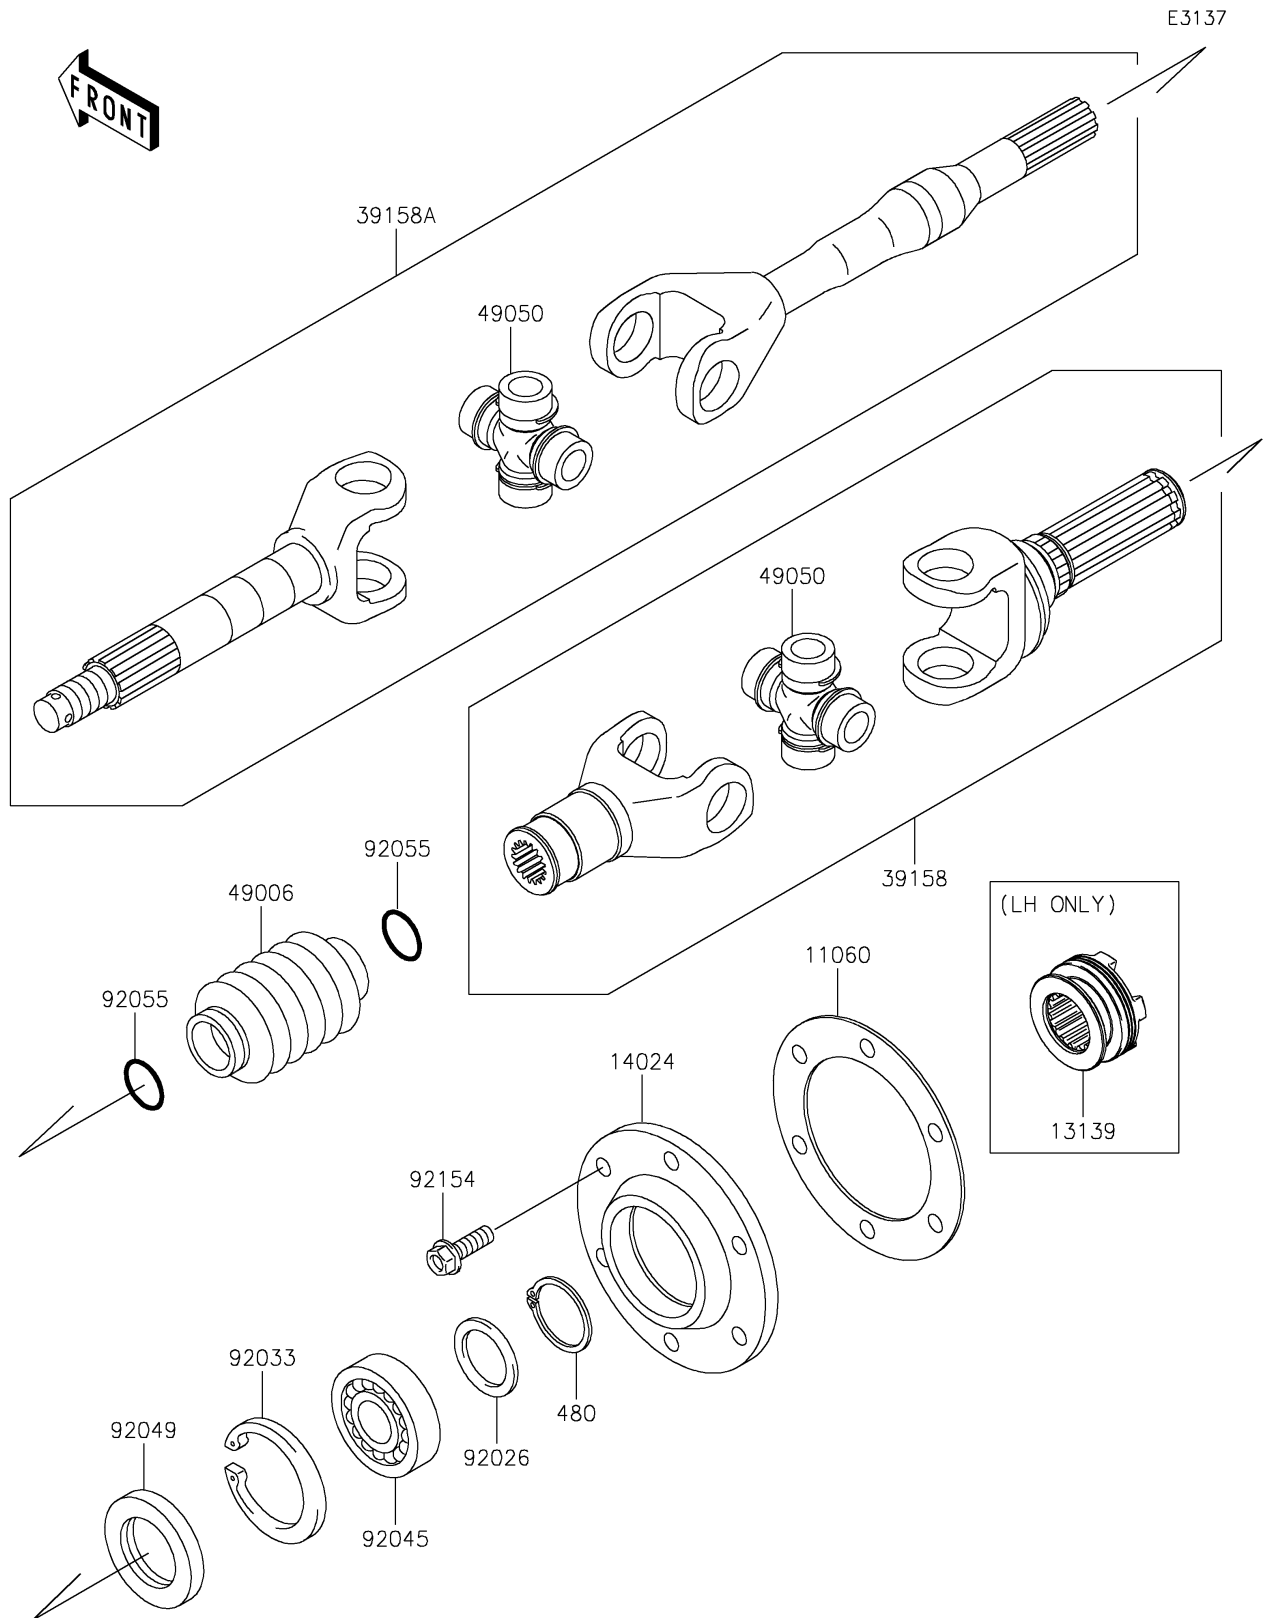

2025 MULE™ 4010 TRANS4x4®

PARTS DIAGRAM

Drive Shaft-Rear

2025 MULE™ 4010 TRANS4x4®

PARTS LIST

Drive Shaft-Rear

ITEM NAME	PART NUMBER	QUANTITY
GASKET,DRIVESHAFT COVER (Ref # 11060)	11060-1251	2
SHIFTER (Ref # 13139)	13139-0009	1
COVER,DRIVESHAFT (Ref # 14024)	14024-1560	2
SHAFT-ASSY-DRIVE,INSIDE (Ref # 39158)	39158-1119	2
SHAFT-ASSY-DRIVE (Ref # 39158A)	39158-1120	2
BOOT,DRIVE SHAFT (Ref # 49006)	49006-1257	2
SPIDER (Ref # 49050)	49050-0034	4
SPACER,28.1X38X2.6 (Ref # 92026)	92026-1489	2
RING-SNAP,55MM (Ref # 92033)	92033-1274	2
BEARING-BALL,6006 (Ref # 92045)	92045-1208	2
SEAL-OIL,TC35X55X8 (Ref # 92049)	92049-1298	2
RING-O,19.5X3.0 (Ref # 92055)	92055-1451	4
BOLT-FLANGED,8X25 (Ref # 92154)	92154-4079	12
CIRCLIP-TYPE-C,28MM (Ref # 480)	480J2800	2