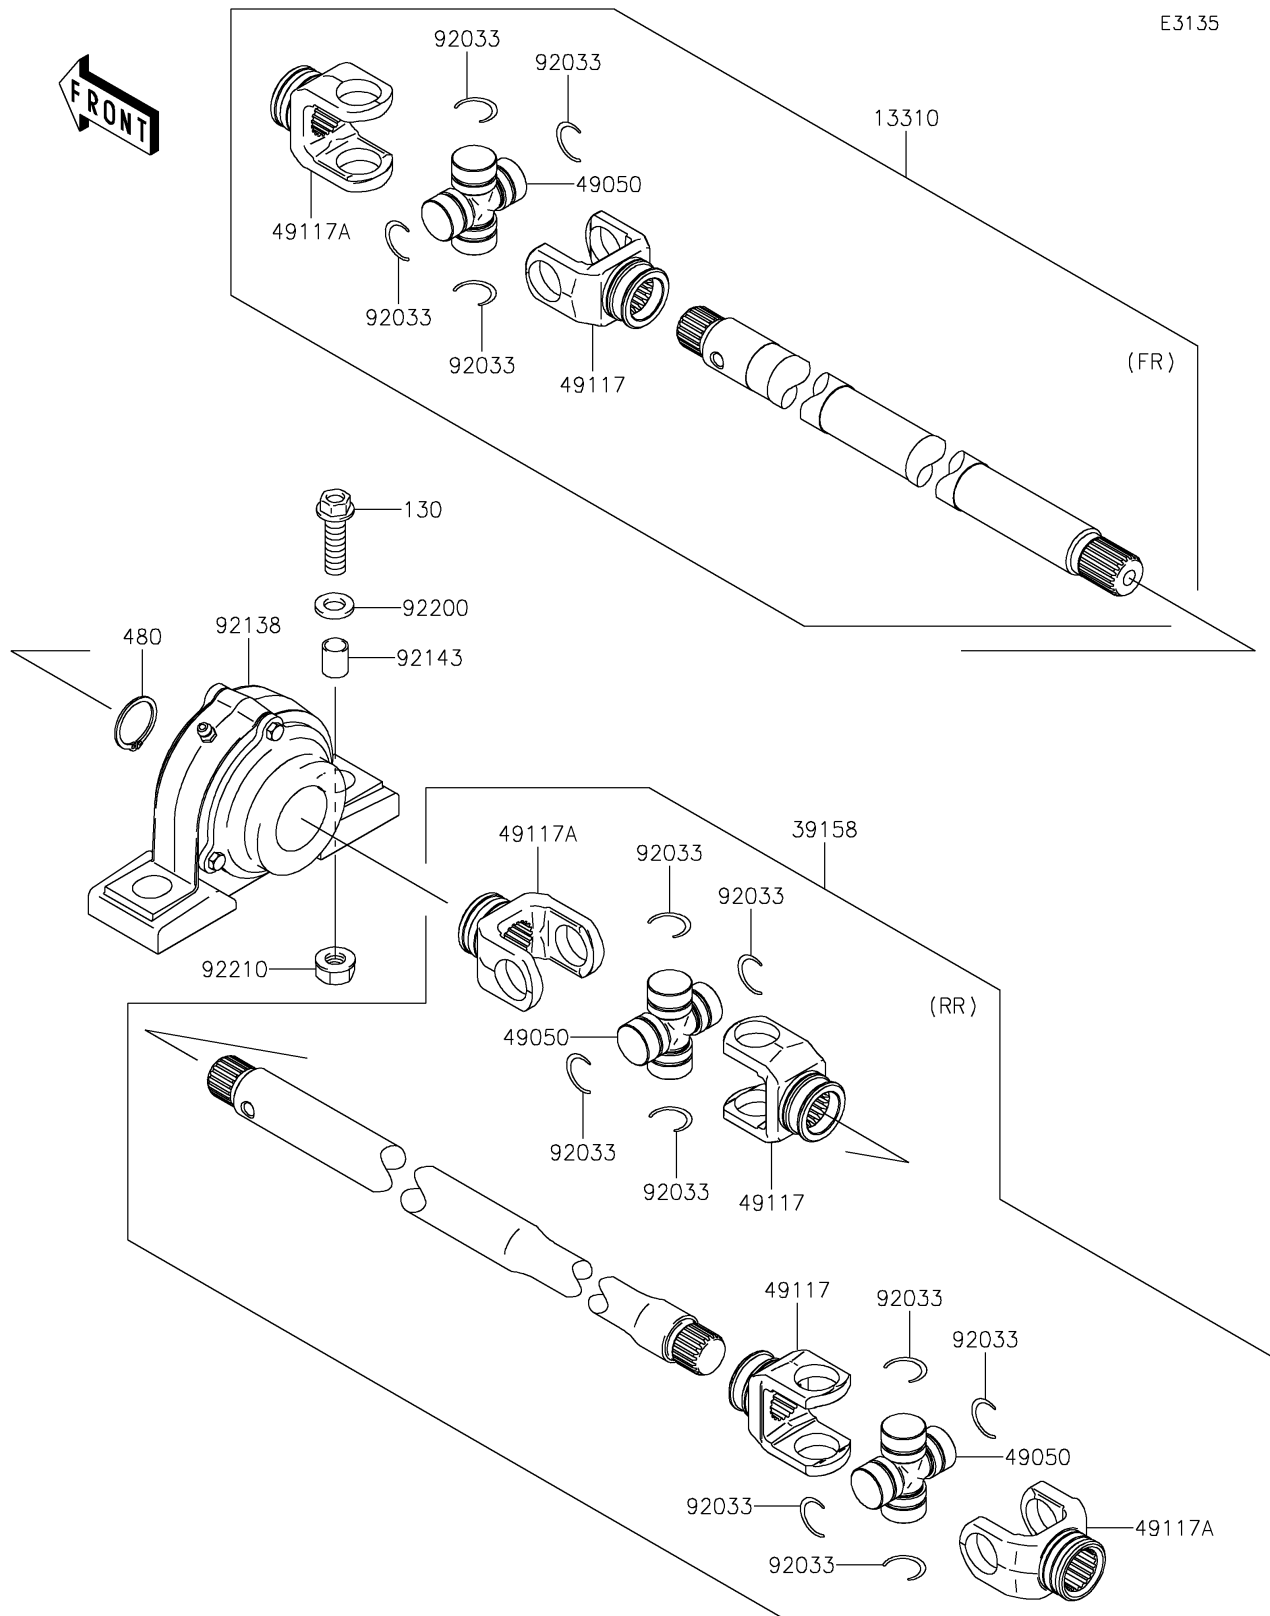

2025 MULE™ 4010 TRANS4x4®

PARTS DIAGRAM

Drive Shaft-Propeller

2025 MULE™ 4010 TRANS4x4®

PARTS LIST

Drive Shaft-Propeller

ITEM NAME	PART NUMBER	QUANTITY
SHAFT-ASSY (Ref # 13310)	13310-0572	1
SHAFT-ASSY-DRIVE,RR PROPELLER (Ref # 39158)	39158-0303	1
SPIDER (Ref # 49050)	49050-1075	3
YOKE,DRIVE (Ref # 49117)	49117-0598	3
YOKE,DRIVE (Ref # 49117A)	49117-0599	3
RING-SNAP (Ref # 92033)	92033-1030	12
BEARING-COMP (Ref # 92138)	92138-1052	1
COLLAR,10.3X12.7X15 (Ref # 92143)	92143-1634	2
WASHER,10.5X19X2.3 (Ref # 92200)	92200-1042	2
NUT,LOCK,10MM (Ref # 92210)	92210-1204	2
BOLT-FLANGED,10X35 (Ref # 130)	130BA1035	2
CIRCLIP-TYPE-C,25MM (Ref # 480)	480J2500	1