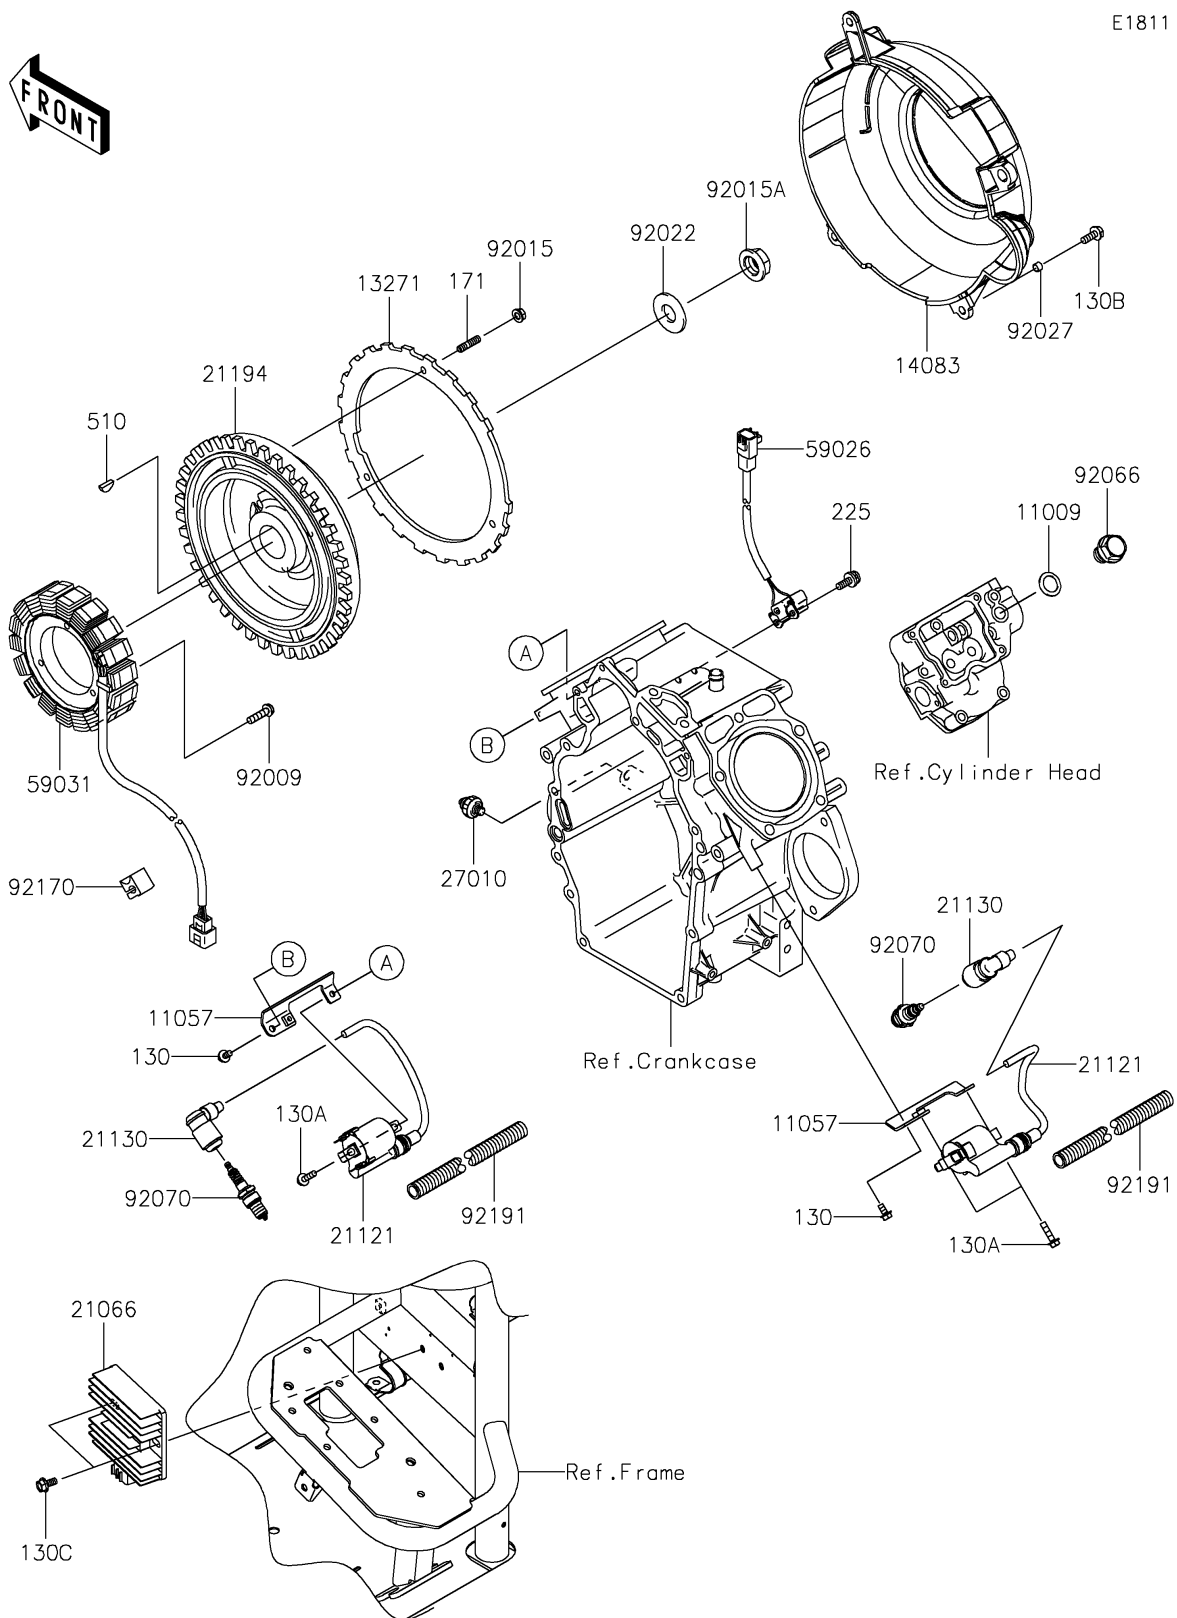

2024 MULE™ 4010 TRANS4x4®

PARTS DIAGRAM

Generator/Ignition Coil

2024 MULE™ 4010 TRANS4x4®

PARTS LIST

Generator/Ignition Coil

ITEM NAME	PART NUMBER	QUANTITY
GASKET,16X24X1 (Ref # 11009)	11009-2566	1
BRACKET,IGNITION COIL (Ref # 11057)	11057-7728	2
PLATE (Ref # 13271)	13271-2269	1
COVER-FLYWHEEL (Ref # 14083)	14083-0001	1
REGULATOR-VOLTAGE (Ref # 21066)	21066-0717	1
COIL-IGNITION (Ref # 21121)	21121-0749	2
CAP-SPARK PLUG (Ref # 21130)	21130-2060	2
FLYWHEEL-COMP (Ref # 21194)	21194-2352	1
SWITCH,OIL PRESSURE (Ref # 27010)	27010-1313	1
COIL-PULSING (Ref # 59026)	59026-0567	1
COIL-CHARGING (Ref # 59031)	59031-2136	1
SCREW,6X25 (Ref # 92009)	92009-2273	3
NUT,FLANGED,6MM (Ref # 92015)	92015-1367	3
NUT (Ref # 92015A)	92015-2167	1
WASHER (Ref # 92022)	92022-2229	1
COLLAR,6.2X7.8X5 (Ref # 92027)	92027-2096	3
PLUG,DRAIN (Ref # 92066)	92066-2099	1
PLUG-SPARK,BPR2ES(NGK),SOLID (Ref # 92070)	92070-2110	2
CLAMP (Ref # 92170)	92170-2056	1
TUBE (Ref # 92191)	92191-2124	2
BOLT-FLANGED,5X10 (Ref # 130)	130BA0510	2
BOLT-FLANGED,5X20 (Ref # 130A)	130BA0520	4
BOLT-FLANGED,6X16 (Ref # 130B)	130BA0616	3
BOLT-FLANGED,6X14 (Ref # 130C)	130BB0614	2
BOLT-STUD,6X18 (Ref # 171)	171BA0618	3
SCREW-PAN-WSP-CROS,4X14 (Ref # 225)	225AA0414	2
KEY-WOODRUFF (Ref # 510)	510A5100	1