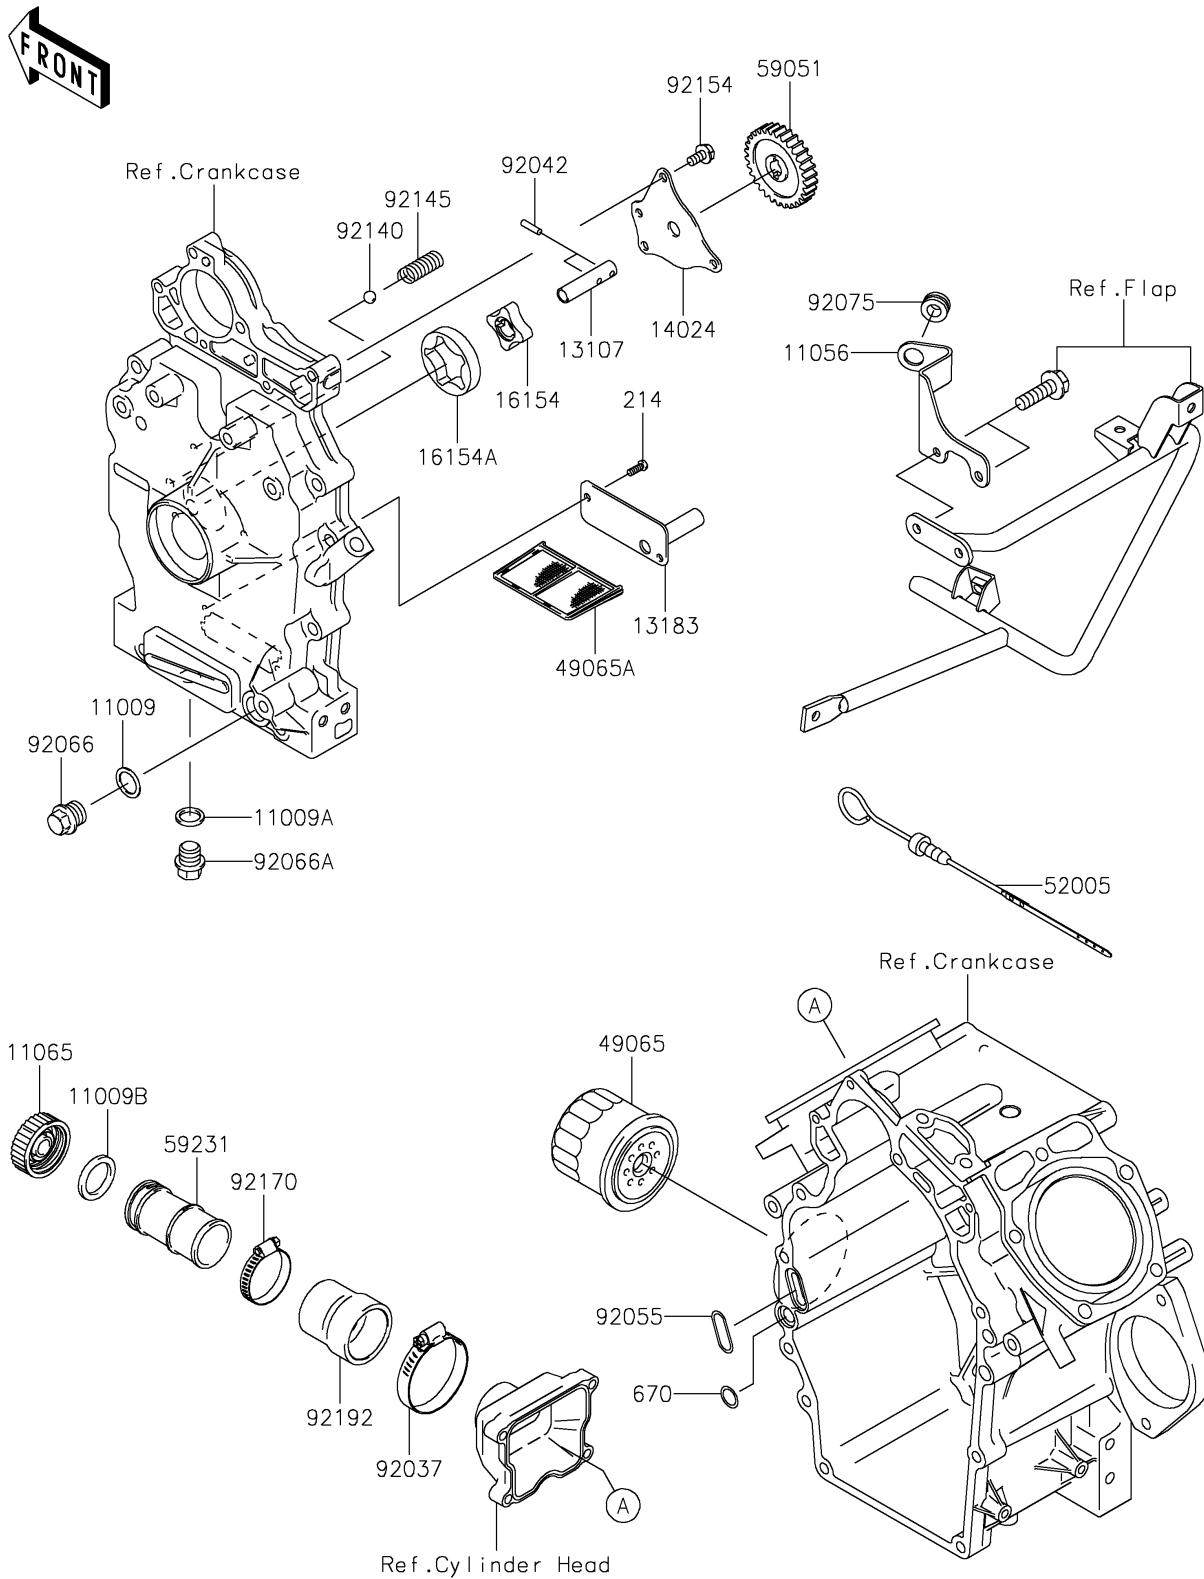

2024 MULE™ 4010 TRANS4x4®

PARTS DIAGRAM

Oil Pump/Oil Filter

E1710

2024 MULE™ 4010 TRANS4x4®

PARTS LIST

Oil Pump/Oil Filter

ITEM NAME	PART NUMBER	QUANTITY
-----------	-------------	----------
