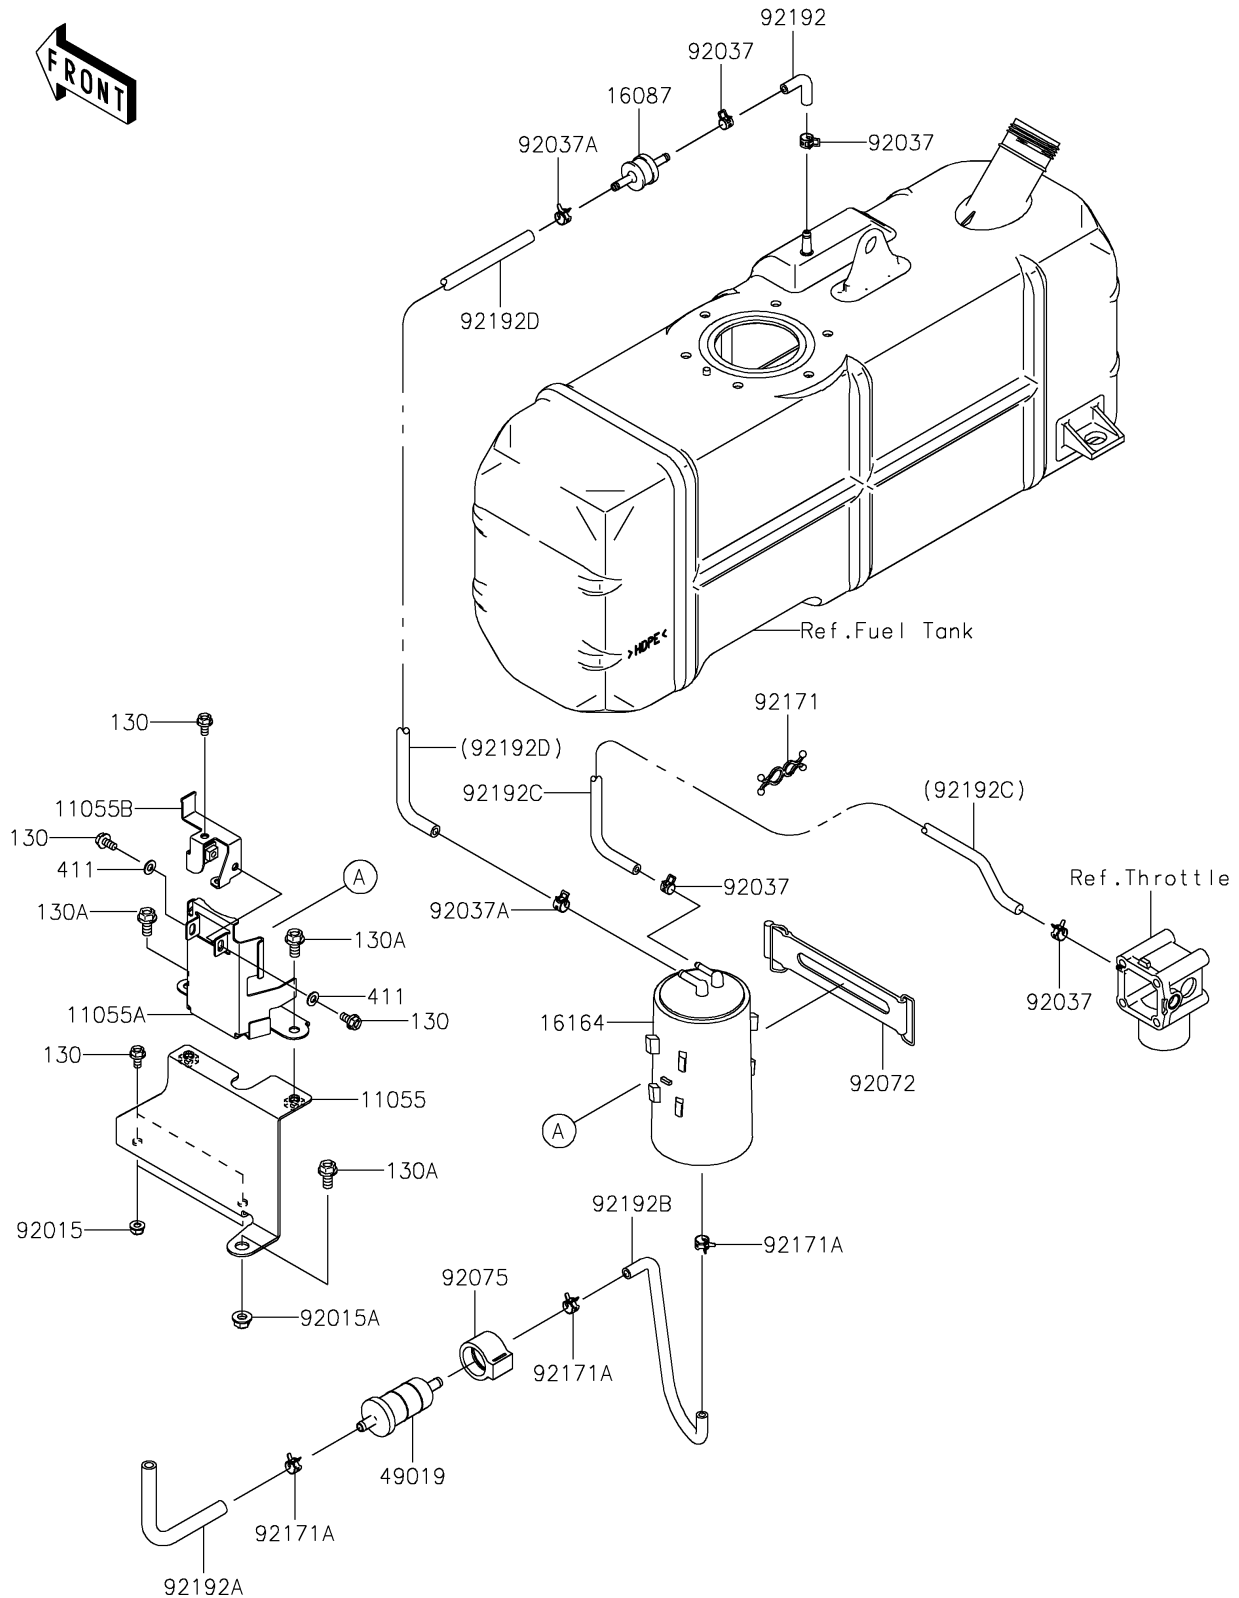

2024 MULE™ 4010 TRANS4x4®

PARTS DIAGRAM

Fuel Evaporative System

E1650

2024 MULE™ 4010 TRANS4x4®

PARTS LIST

Fuel Evaporative System

ITEM NAME

PART NUMBER

QUANTITY
