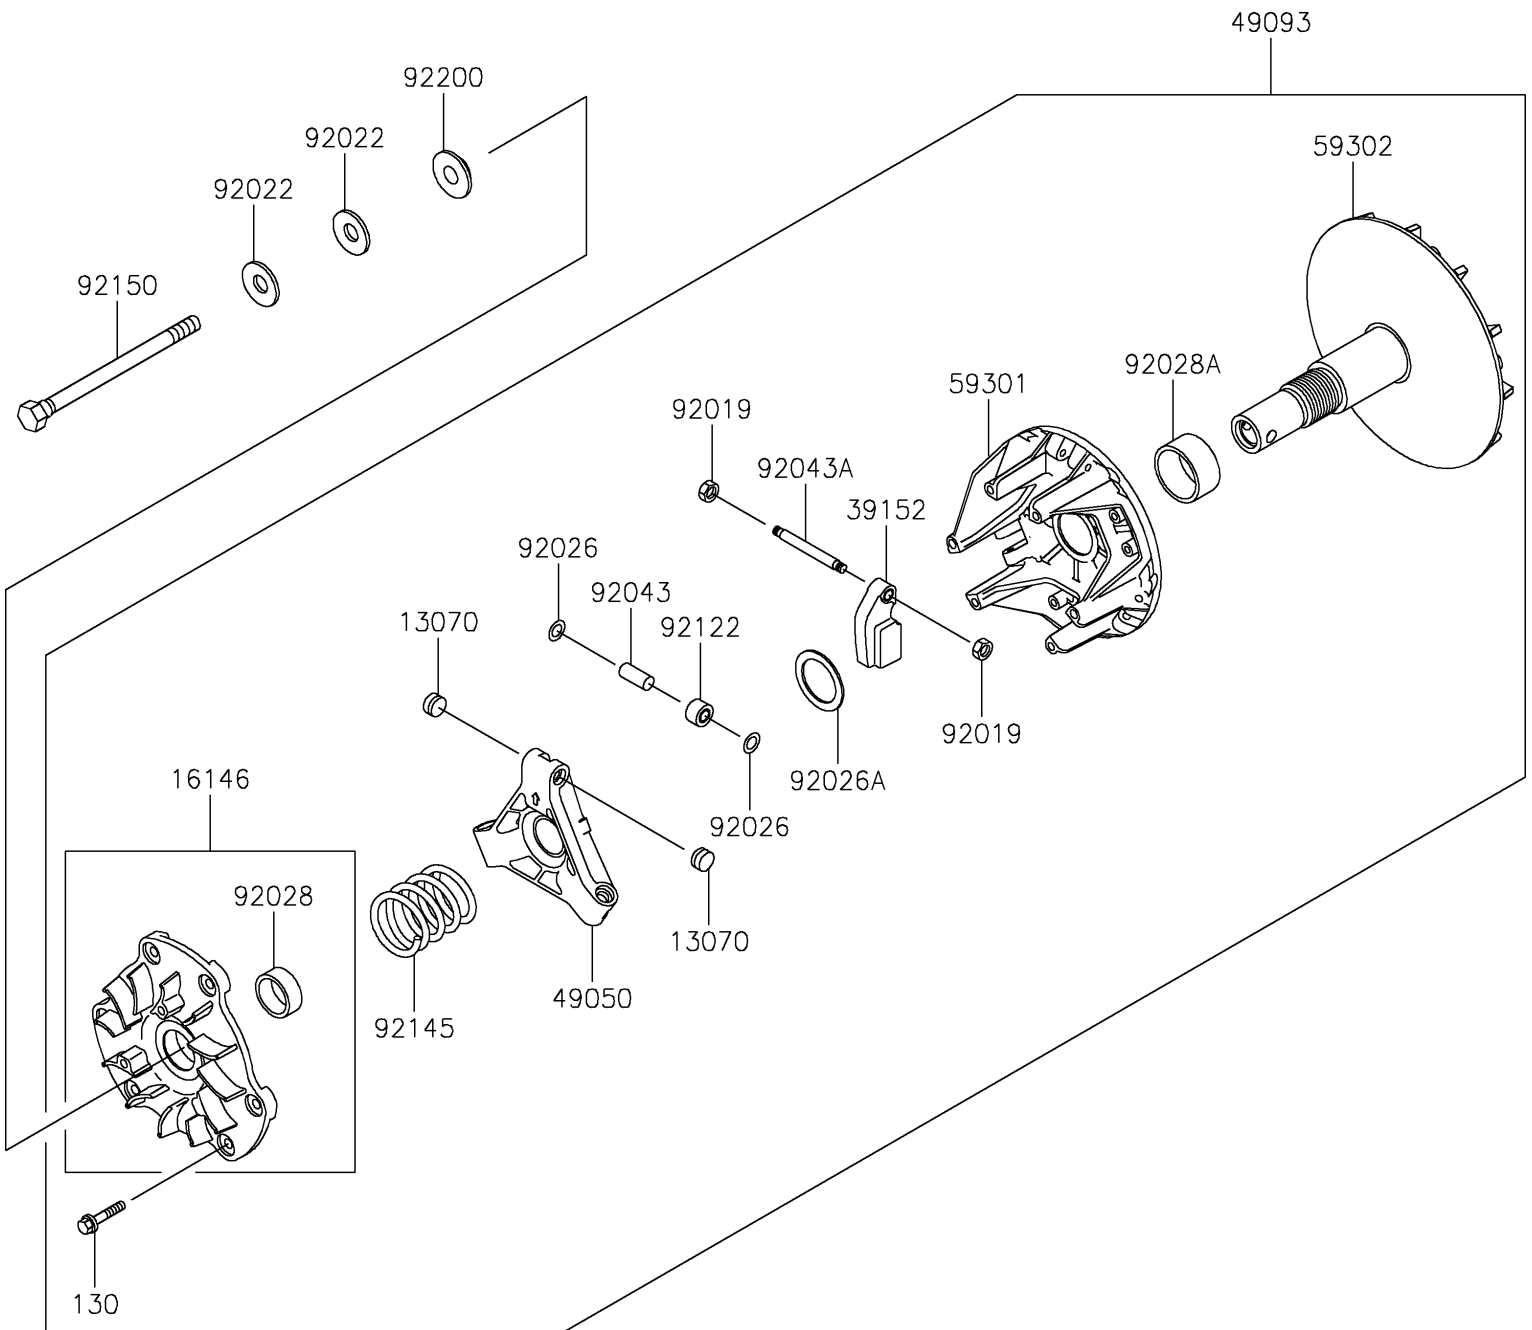

## PARTS DIAGRAM

# 2025 MULE™ 4010 TRANS4x4®

## PARTS LIST

### Drive Converter

ITEM NAME	PART NUMBER	QUANTITY
GUIDE (Ref # 13070)	13070-1330	6
COVER-ASSY (Ref # 16146)	16146-1219	1
WEIGHT-RAMP (Ref # 39152)	39152-1078	3
SPIDER (Ref # 49050)	49050-0018	1
CONVERTER-ASSY-DRIVE (Ref # 49093)	49093-0025	1
SHEAVE-MOVABLE (Ref # 59301)	59301-0016	1
SHEAVE-COMP (Ref # 59302)	59302-1085	1
NUT,LOCK,6MM (Ref # 92019)	92019-008	6
WASHER,SPECIAL CONICAL (Ref # 92022)	92022-1901	2
SPACER (Ref # 92026)	92026-1512	6
SPACER,32.3X44.3X3.6 (Ref # 92026A)	92026-1591	1
BUSHING (Ref # 92028)	92028-1861	1
BUSHING (Ref # 92028A)	92028-1864	1
PIN (Ref # 92043)	92043-1572	3
PIN (Ref # 92043A)	92043-1573	3
ROLLER (Ref # 92122)	92122-1204	3
SPRING,YELLOW PAINT (Ref # 92145)	92145-0639	1
BOLT,12X163.5 (Ref # 92150)	92150-1008	1
WASHER (Ref # 92200)	92200-1401	1
BOLT-FLANGED,6X30 (Ref # 130)	130CA0630	6