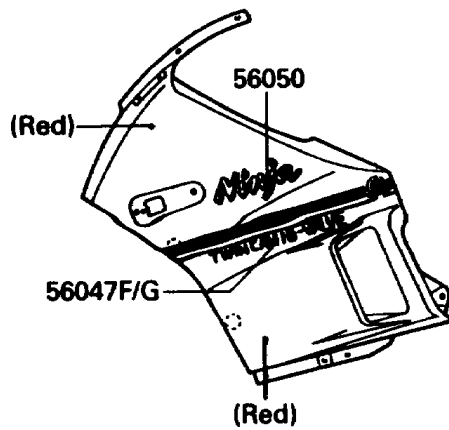

1988 NINJA® 600R

PARTS DIAGRAM

Decals

F2861-0011

1988 NINJA® 600R

PARTS LIST

Decals

ITEM NAME

PART NUMBER

QUANTITY
