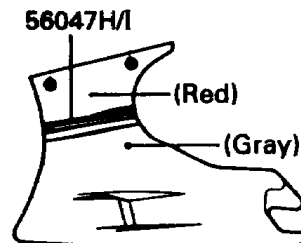

1988 NINJA® 600R

PARTS DIAGRAM

Decals

F2861-0011

1988 NINJA® 600R

PARTS LIST

Decals

ITEM NAME

PART NUMBER

QUANTITY
