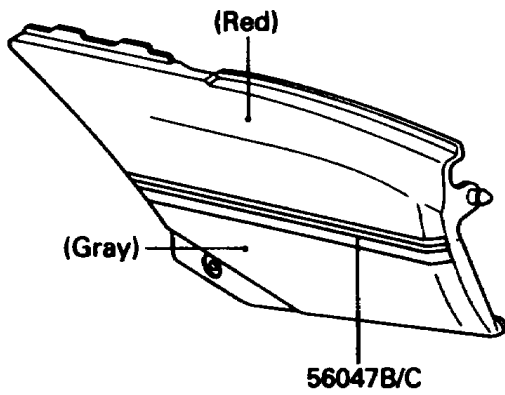

1988 NINJA® 600R

PARTS DIAGRAM

Decals

F2861-0011

1988 NINJA® 600R

PARTS LIST

Decals

ITEM NAME

PART NUMBER

QUANTITY
