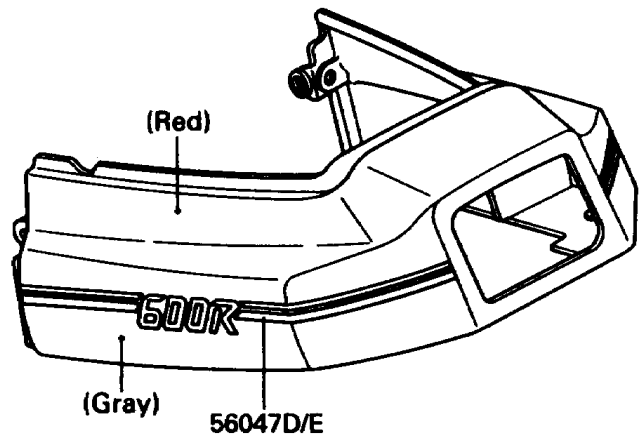

1988 NINJA® 600R

PARTS DIAGRAM

Decals

F2861-0011

1988 NINJA® 600R

PARTS LIST

Decals

ITEM NAME

PART NUMBER

QUANTITY
