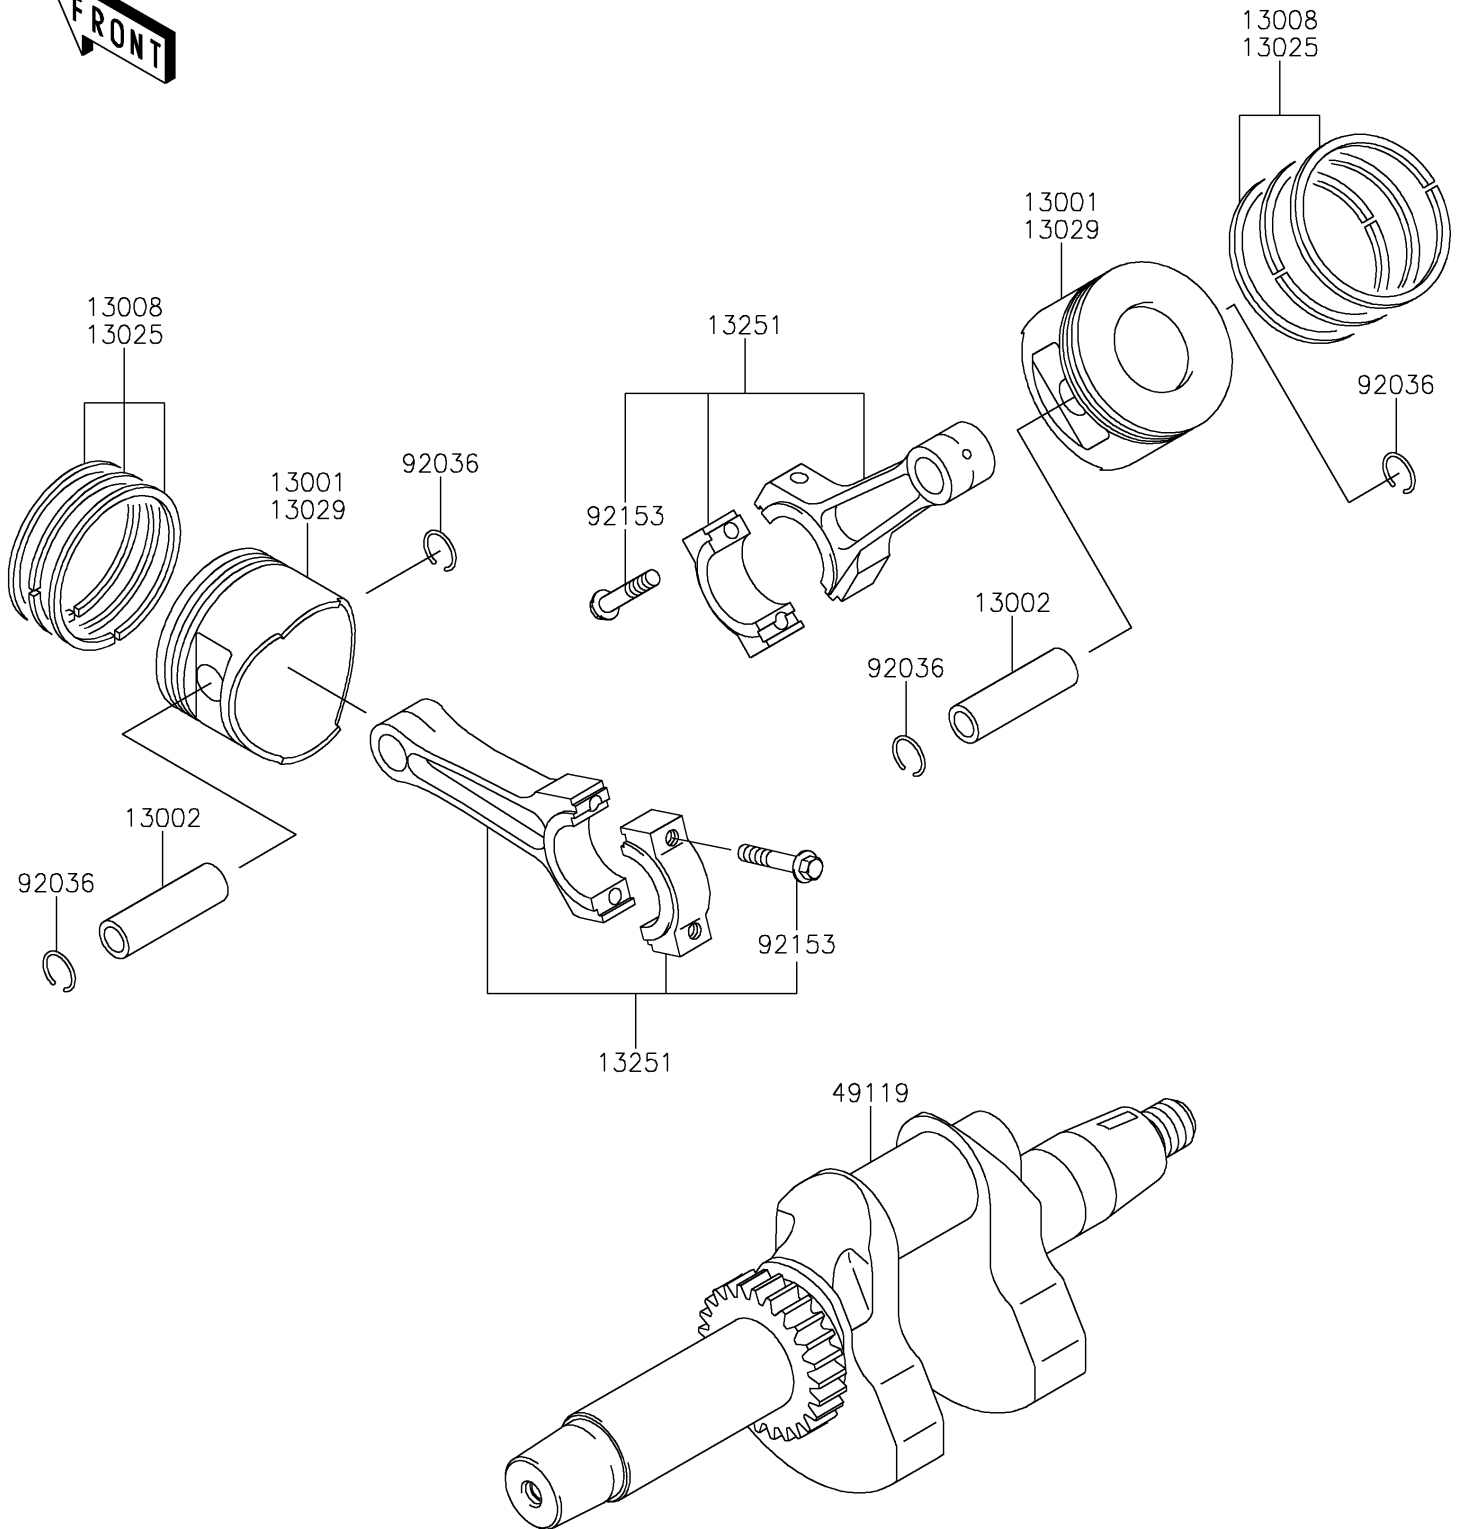

2025 MULE™ 4010 TRANS4x4®

PARTS DIAGRAM Crankshaft/Piston(s)

E1320

2025 MULE™ 4010 TRANS4x4®

PARTS LIST

Crankshaft/Piston(s)

ITEM NAME	PART NUMBER	QUANTITY
PISTON-ENGINE,STD (Ref # 13001)	13001-2210	2
PIN-PISTON (Ref # 13002)	13002-1013	2
RING-SET-PISTON,STD (Ref # 13008)	13008-6025	2
RING-SET-PISTON L,0.50 (Ref # 13025)	13025-6008	AR
PISTON-ENGINE L,0.50 (Ref # 13029)	13029-0033	AR
ROD-ASSY-CONNECTING (Ref # 13251)	13251-0737	2
CRANKSHAFT-ASSY (Ref # 49119)	49119-0015	1
RING-SNAP,PISTON PIN (Ref # 92036)	92036-021	4
BOLT,7X35.2 (Ref # 92153)	92153-2054	4