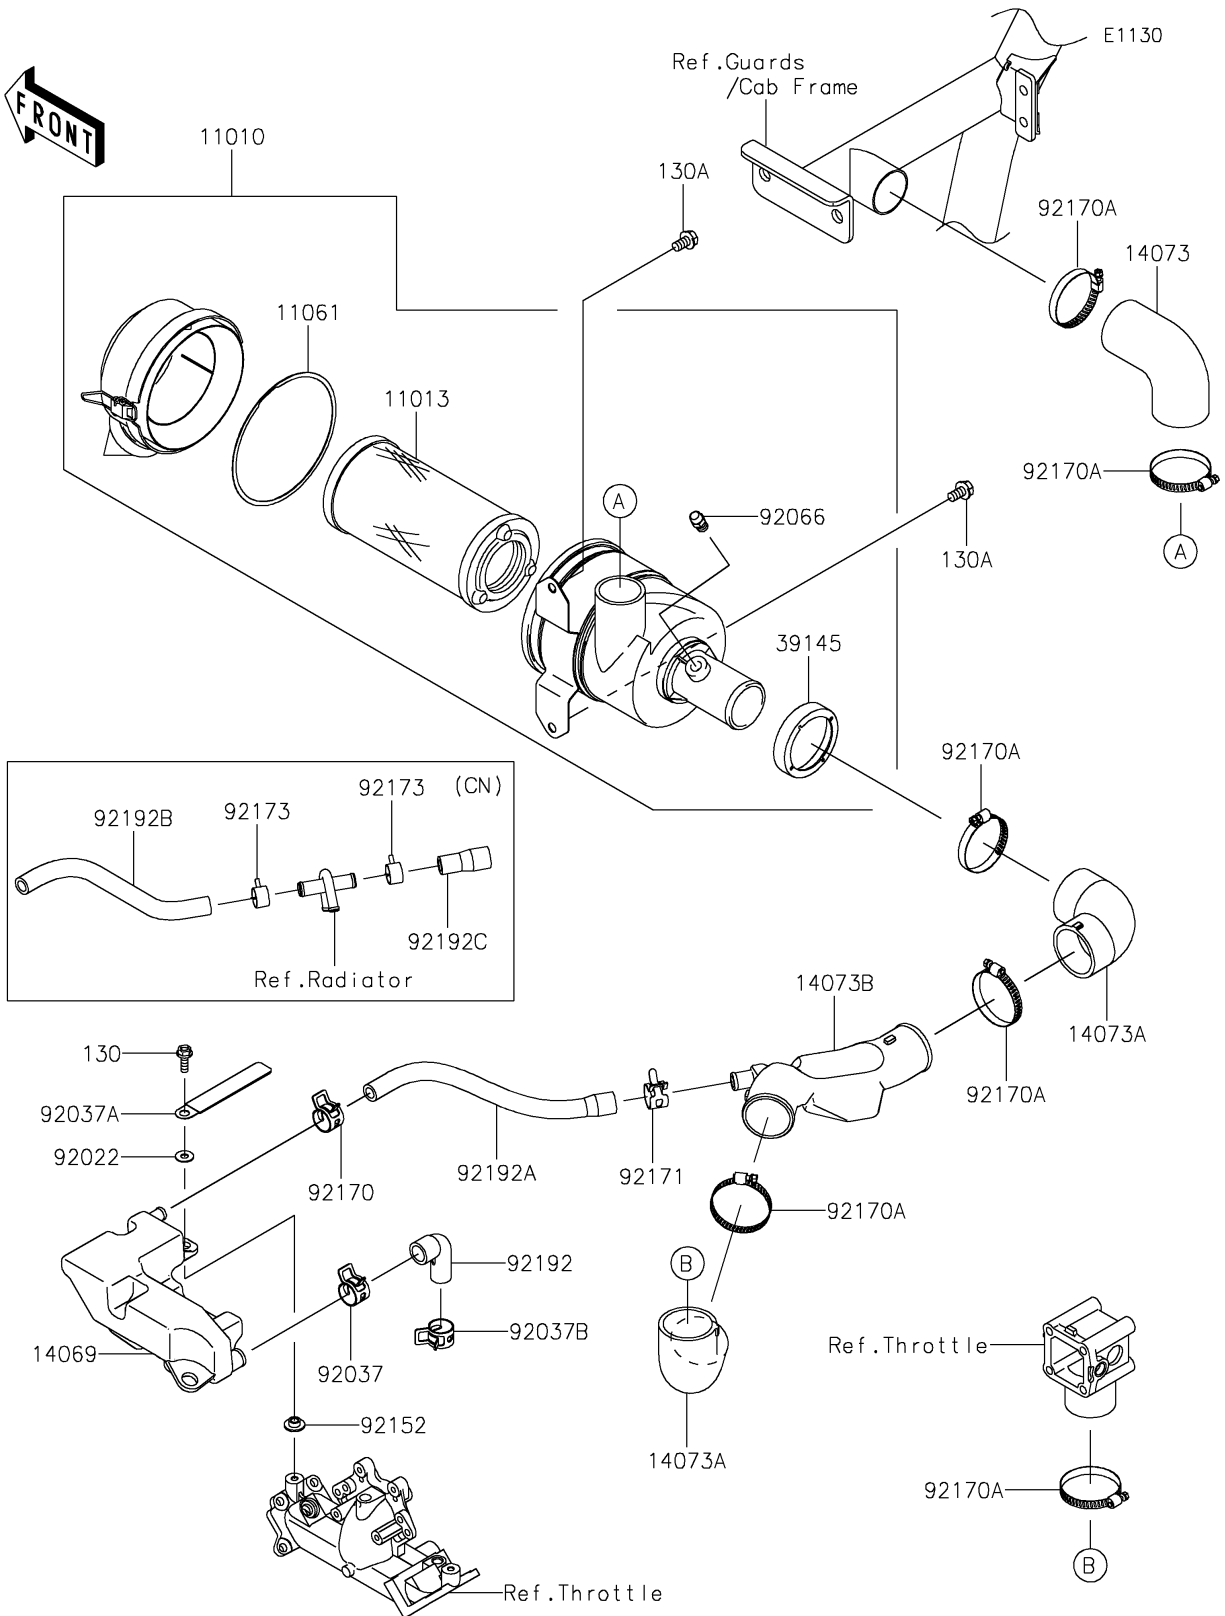

## PARTS DIAGRAM

# 2025 MULE™ 4010 TRANS4x4®

## PARTS LIST

### Air Cleaner

ITEM NAME	PART NUMBER	QUANTITY
FILTER-ASSY-AIR (Ref # 11010)	11010-0885	1
ELEMENT-AIR FILTER (Ref # 11013)	11013-1290	1
GASKET,AIR FILTER (Ref # 11061)	11061-1078	1
BREATHER (Ref # 14069)	14069-0018	1
DUCT,RR BAR-A/C (Ref # 14073)	14073-0235	1
DUCT (Ref # 14073A)	14073-0773	2
DUCT (Ref # 14073B)	14073-0784	1
TRIM-SEAL (Ref # 39145)	39145-1133	1
WASHER,6.5X16X1.0 (Ref # 92022)	92022-1093	1
CLAMP,HOSE CLIP (Ref # 92037)	92037-1460	1
CLAMP,HARNESS,L=100 (Ref # 92037A)	92037-1636	1
CLAMP (Ref # 92037B)	92037-1678	1
PLUG (Ref # 92066)	92066-0914	1
COLLAR (Ref # 92152)	92152-2069	1
CLAMP (Ref # 92170)	92170-1491	1
CLAMP (Ref # 92170A)	92170-1674	6
CLAMP,18.8MM (Ref # 92171)	92171-2056	1
TUBE,CRANKCASE-BREATHER (Ref # 92192)	92192-1285	1
TUBE,BREATHER-INTAKE DUCT (Ref # 92192A)	92192-1855	1
BOLT-FLANGED,6X18 (Ref # 130)	130BA0618	1
BOLT-FLANGED,8X14 (Ref # 130A)	130BB0814	2