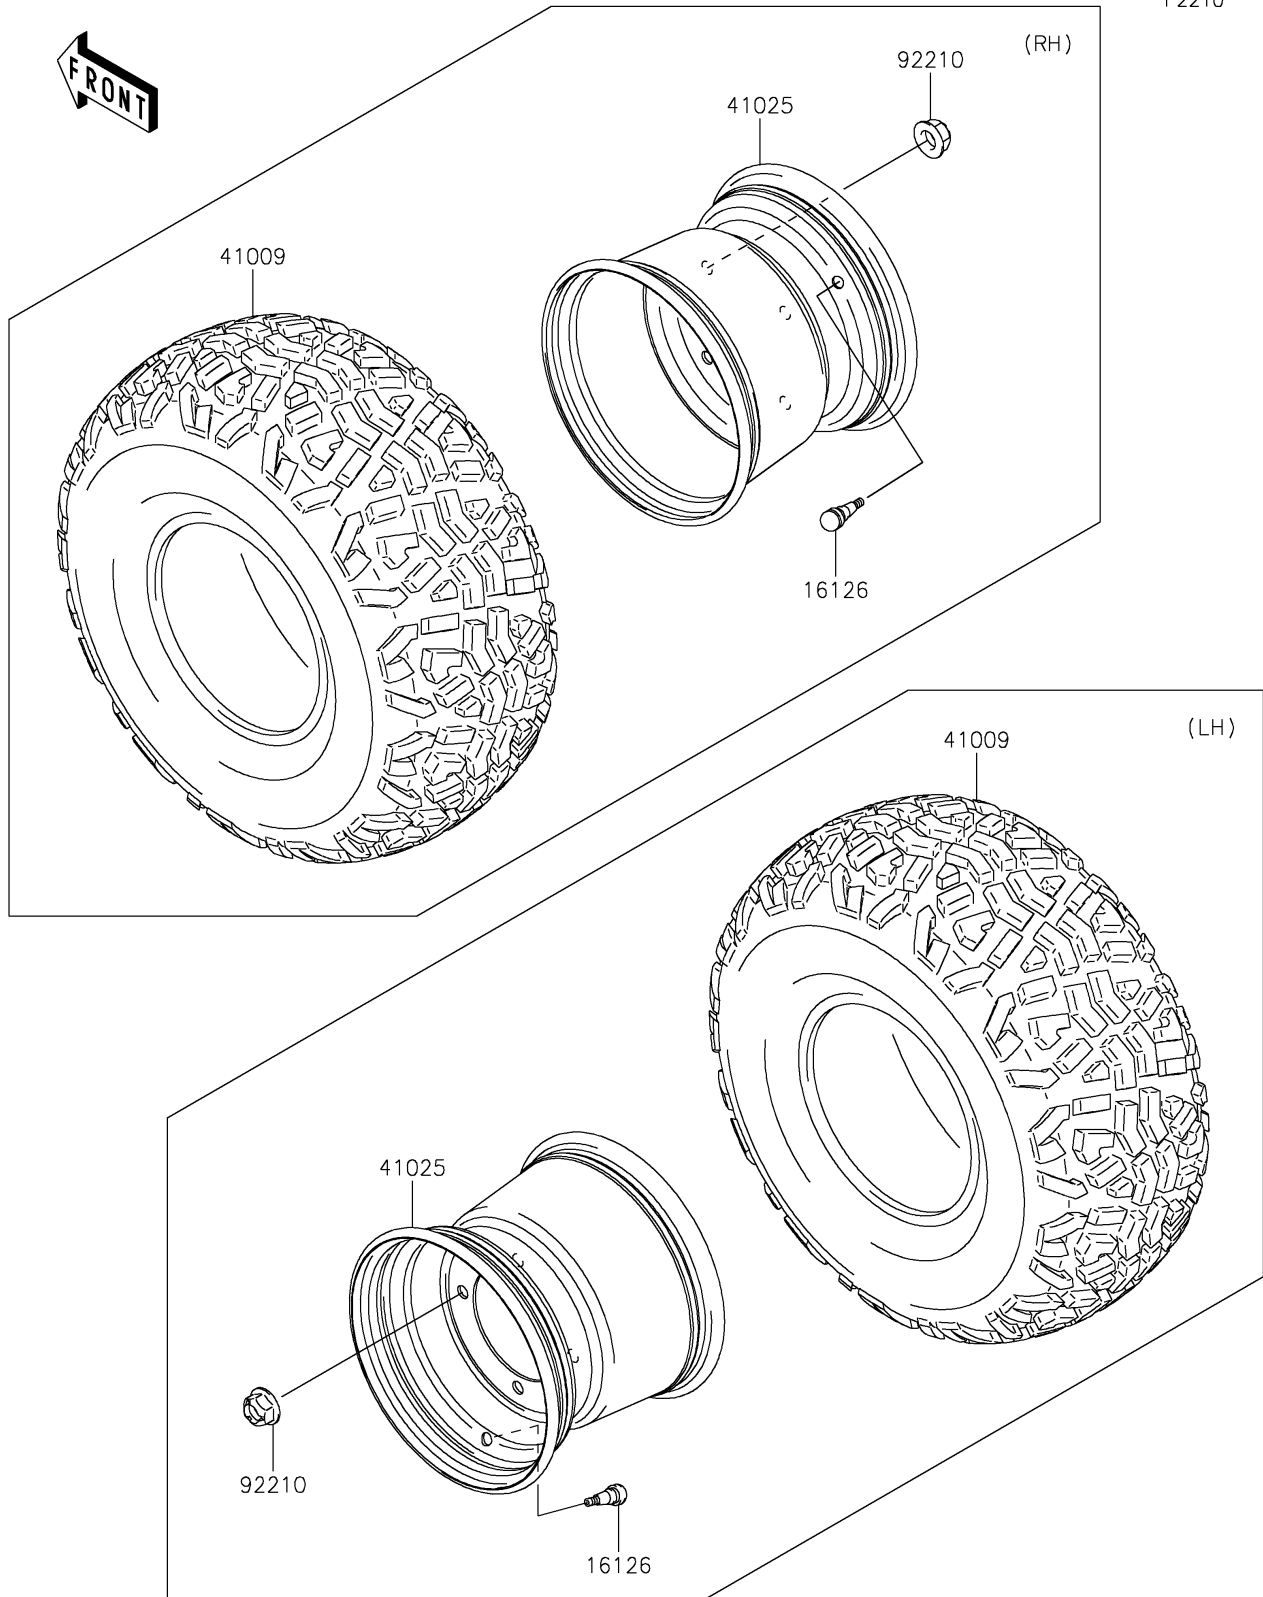

2025 MULE™ 4010 4x4

PARTS DIAGRAM

Wheels/Tires

F2210

2025 MULE™ 4010 4x4

PARTS LIST

Wheels/Tires

ITEM NAME

PART NUMBER

QUANTITY
