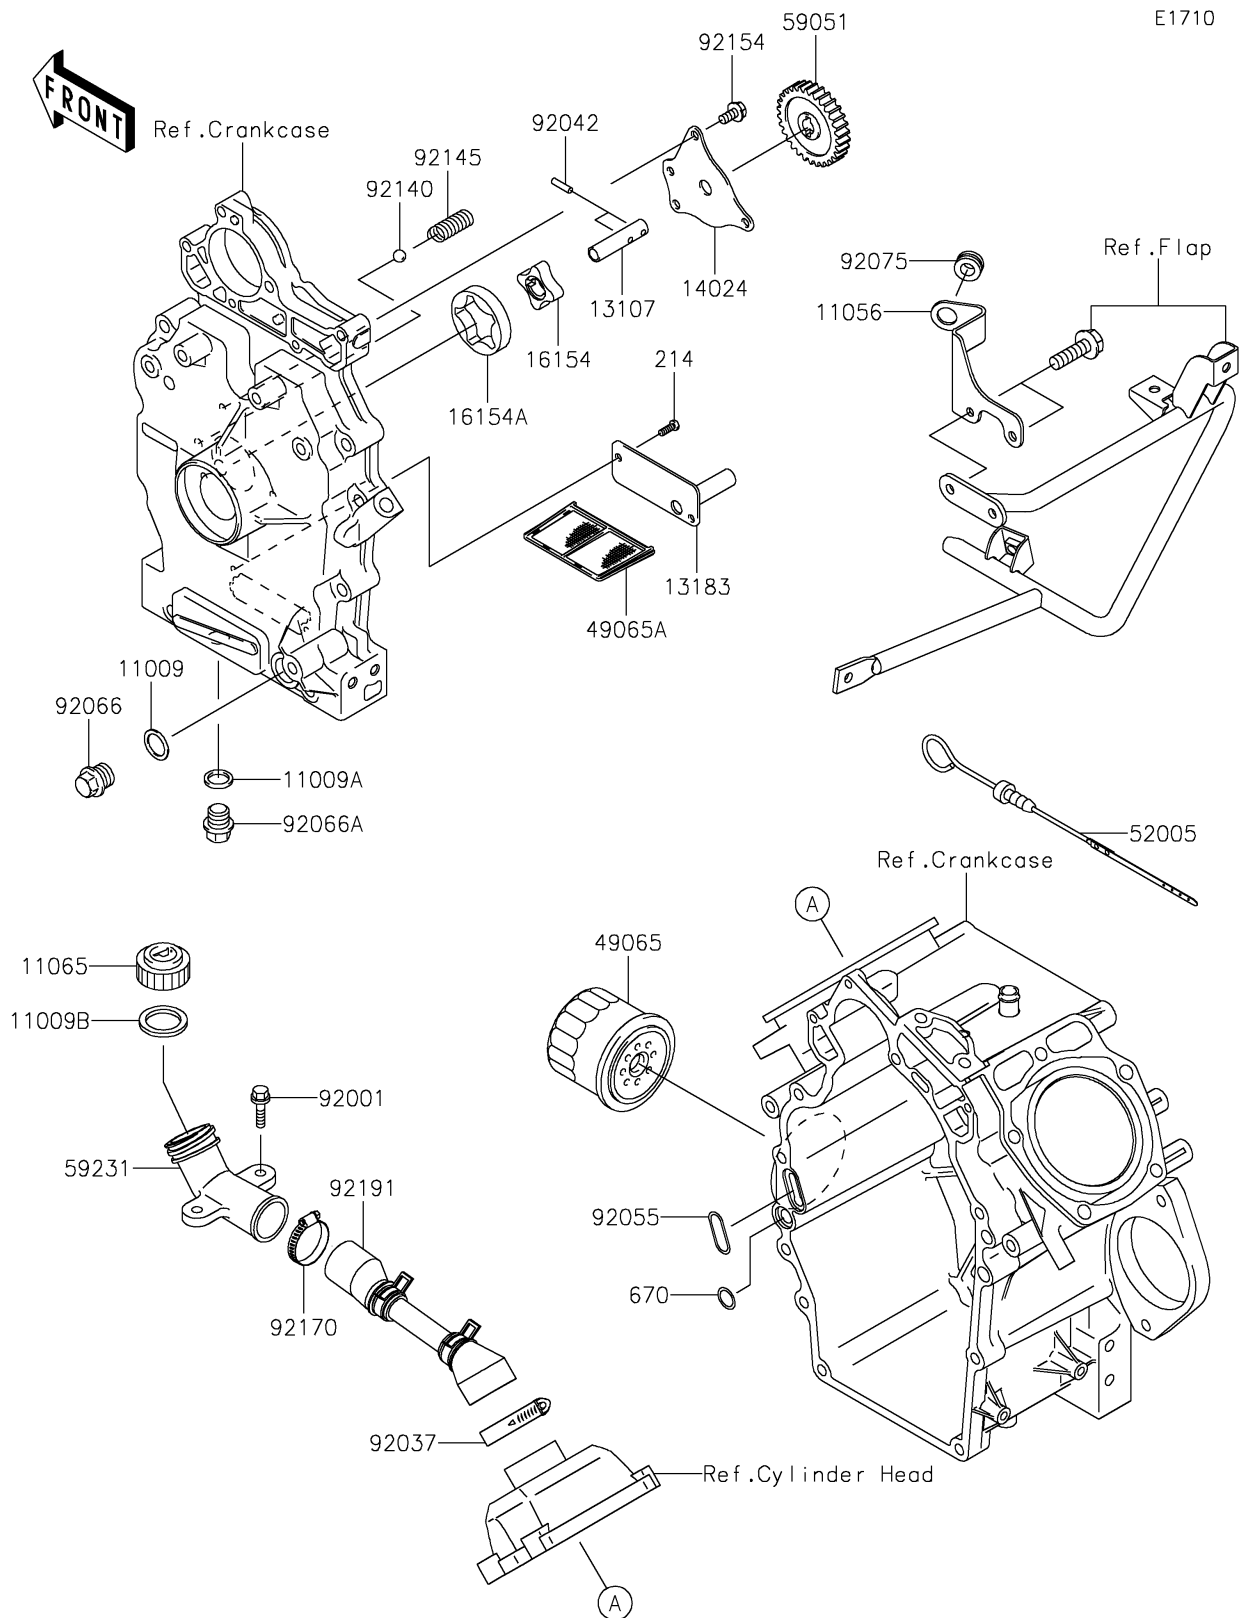

2025 MULE™ 4010 4x4

PARTS DIAGRAM

Oil Pump/Oil Filter

2025 MULE™ 4010 4x4

PARTS LIST

Oil Pump/Oil Filter

ITEM NAME

PART NUMBER

QUANTITY
