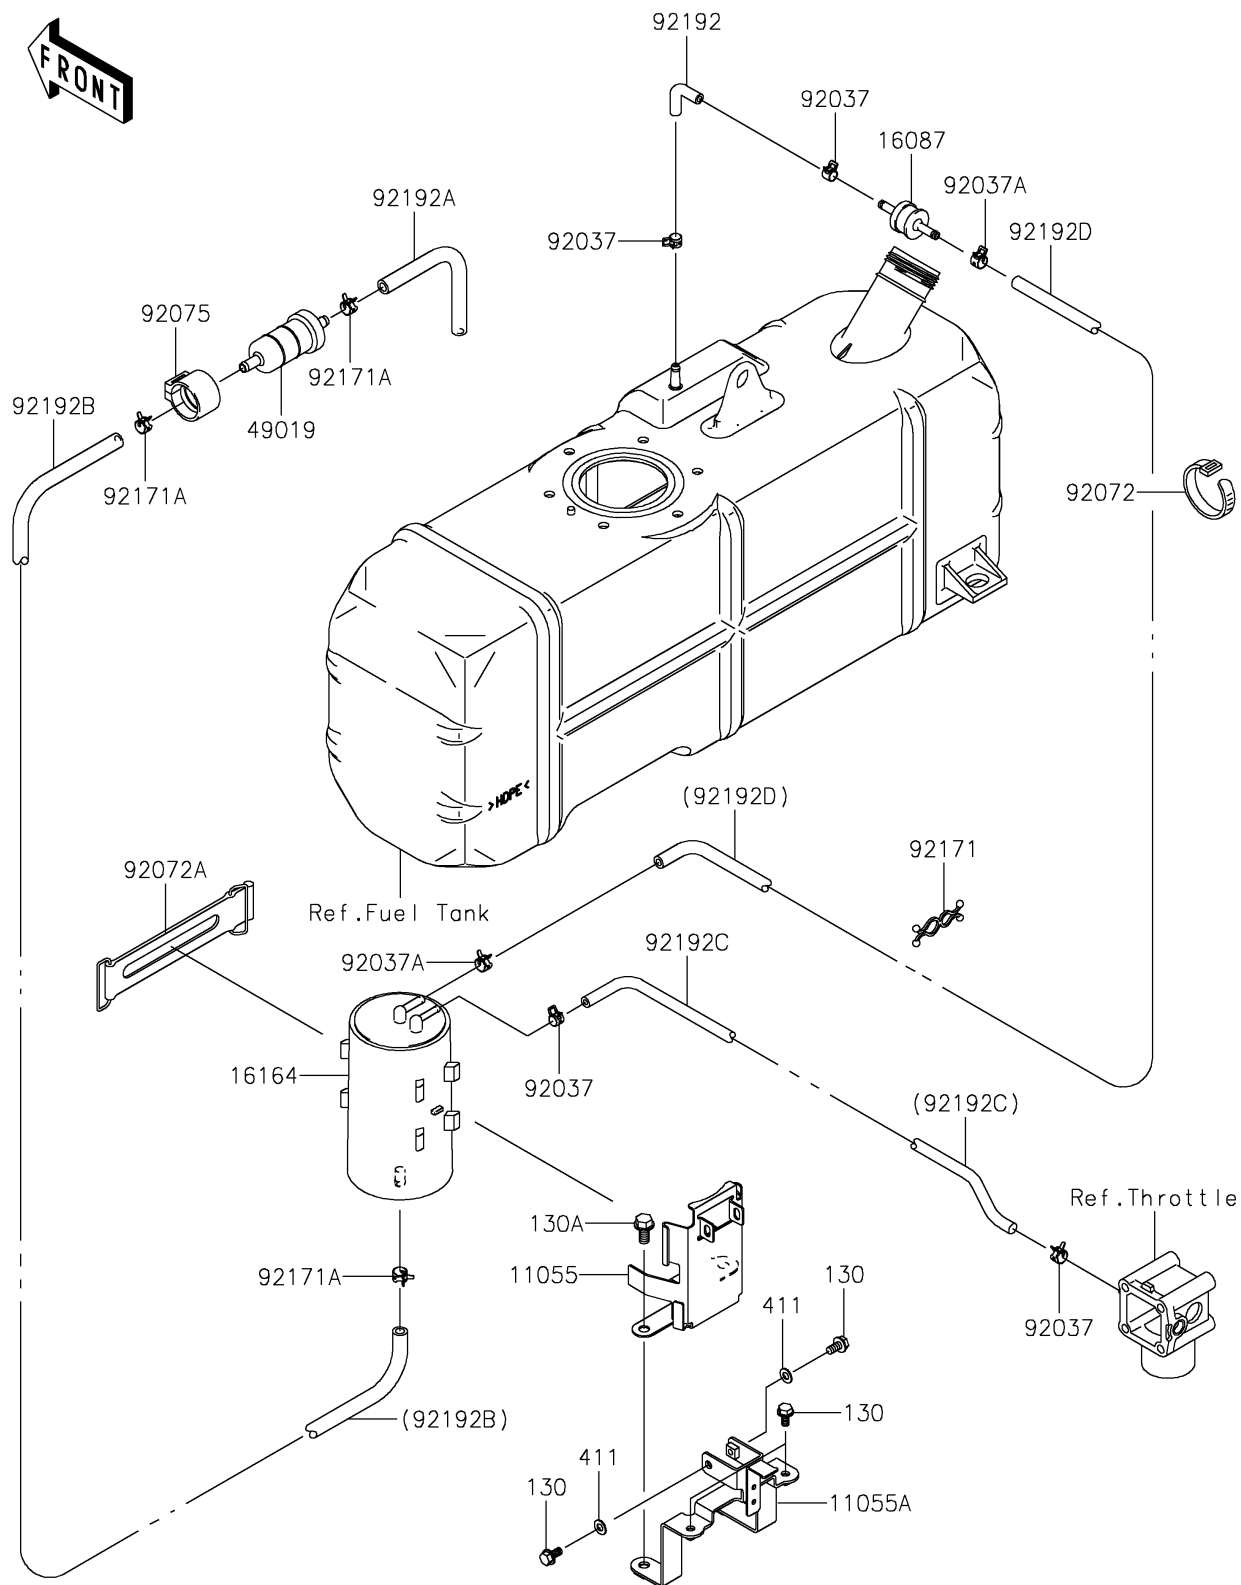

2025 MULE™ 4010 4x4

PARTS DIAGRAM

Fuel Evaporative System

E1650

2025 MULE™ 4010 4x4

PARTS LIST

Fuel Evaporative System

ITEM NAME

PART NUMBER

QUANTITY
