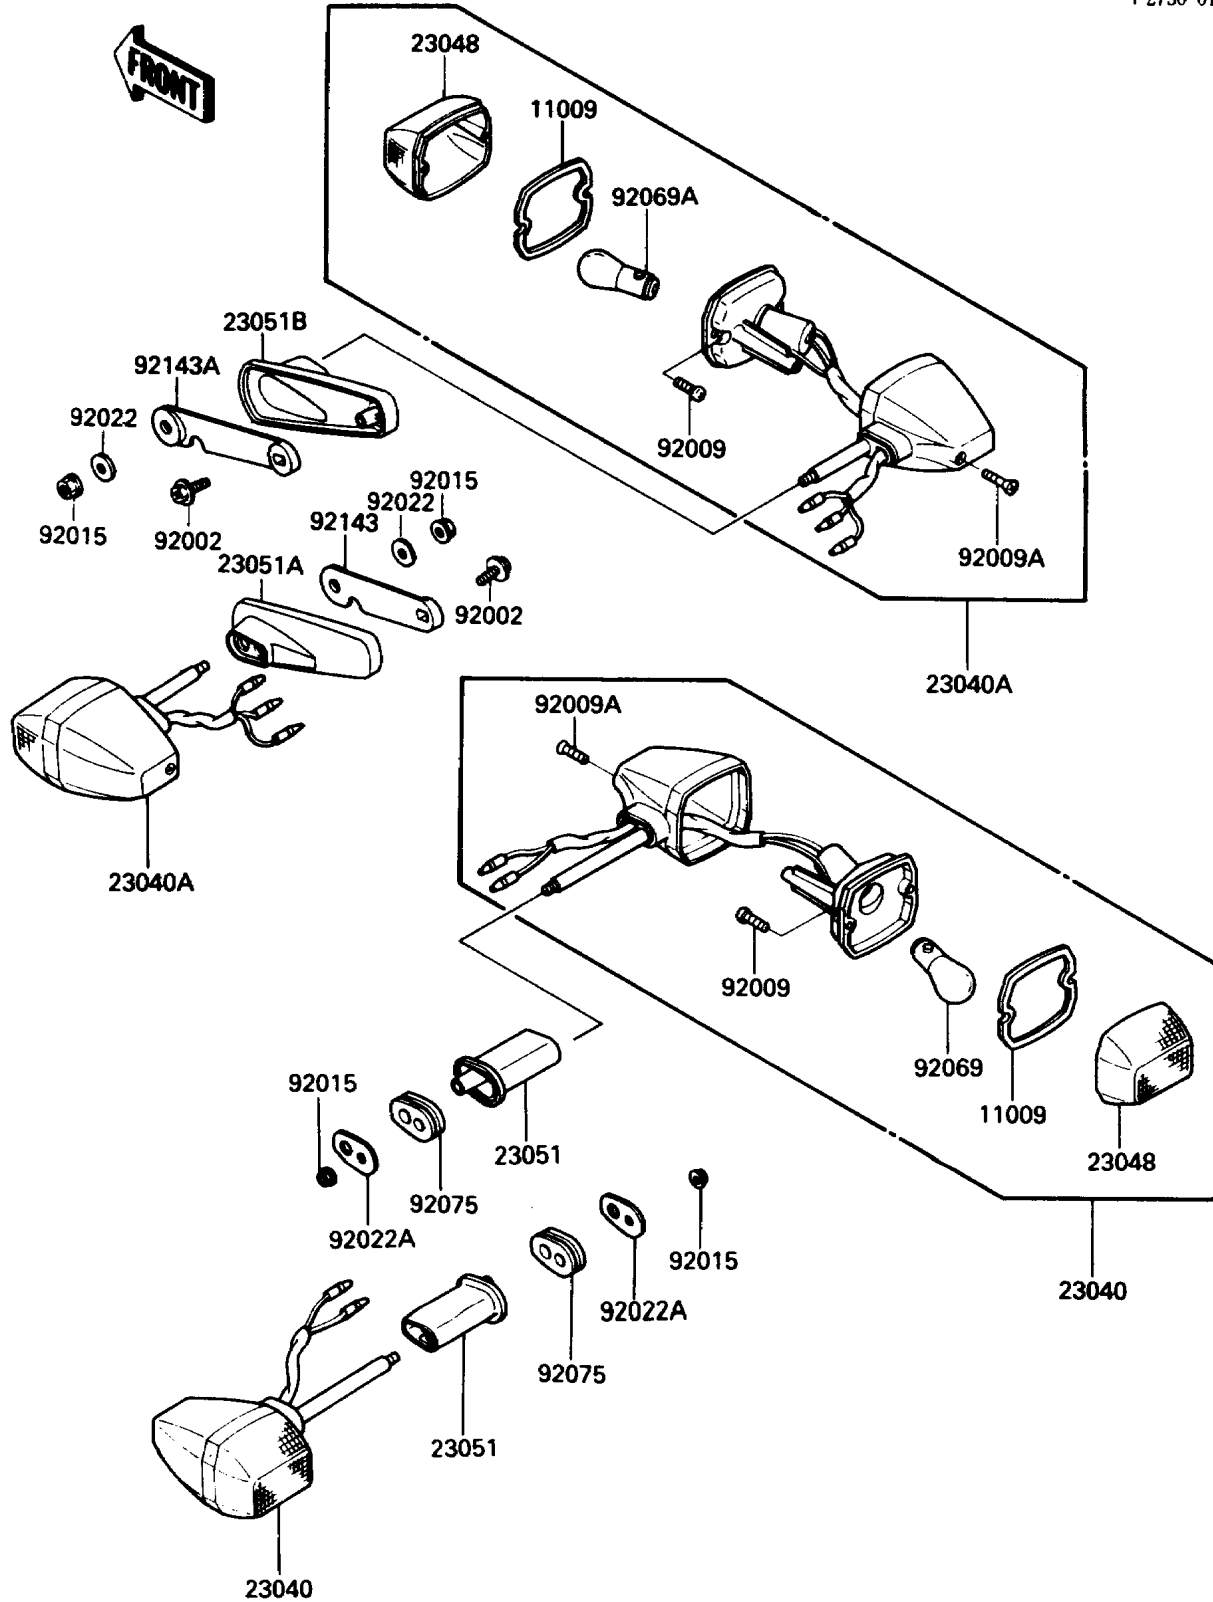

1988 NINJA® 600R

PARTS DIAGRAM

Turn Signals

F2730-0184

1988 NINJA® 600R

PARTS LIST

Turn Signals

ITEM NAME

PART NUMBER

QUANTITY
