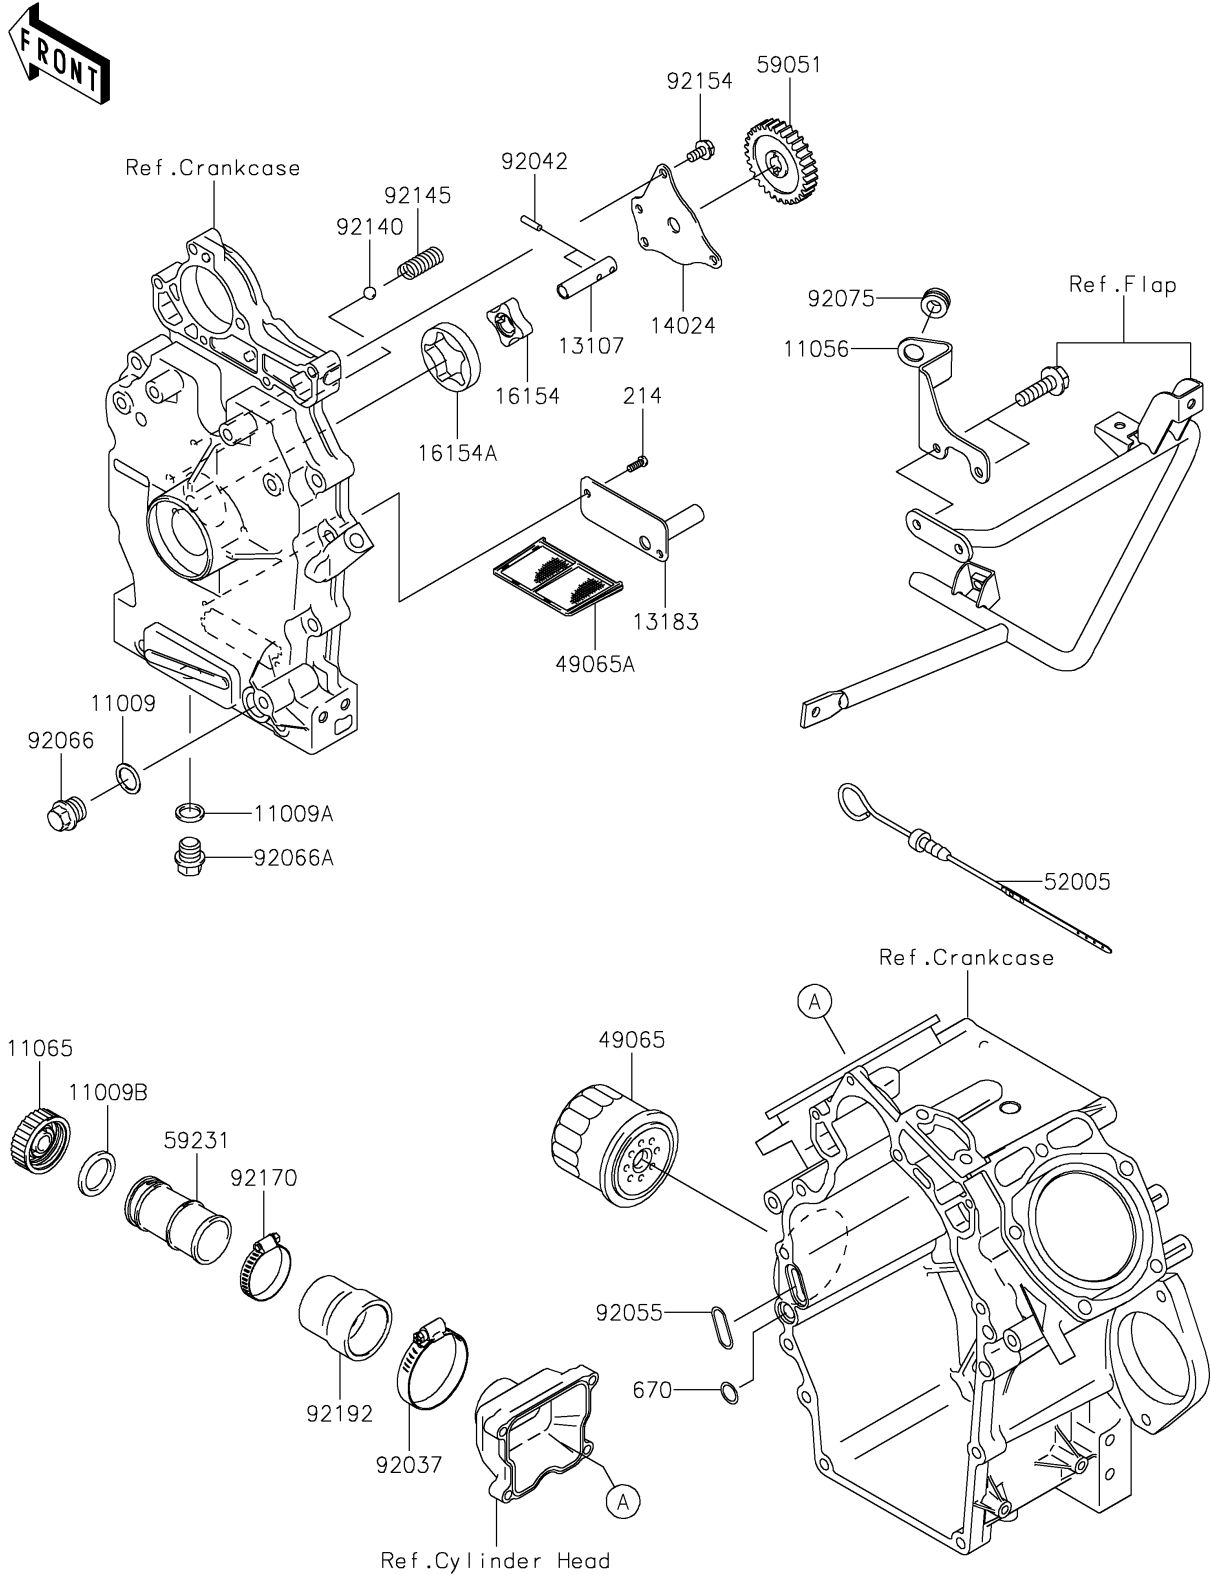

2025 MULE™ 4010 TRANS4x4® FE

PARTS DIAGRAM

Oil Pump/Oil Filter

E1710

2025 MULE™ 4010 TRANS4x4® FE

PARTS LIST

Oil Pump/Oil Filter

ITEM NAME	PART NUMBER	QUANTITY
-----------	-------------	----------
