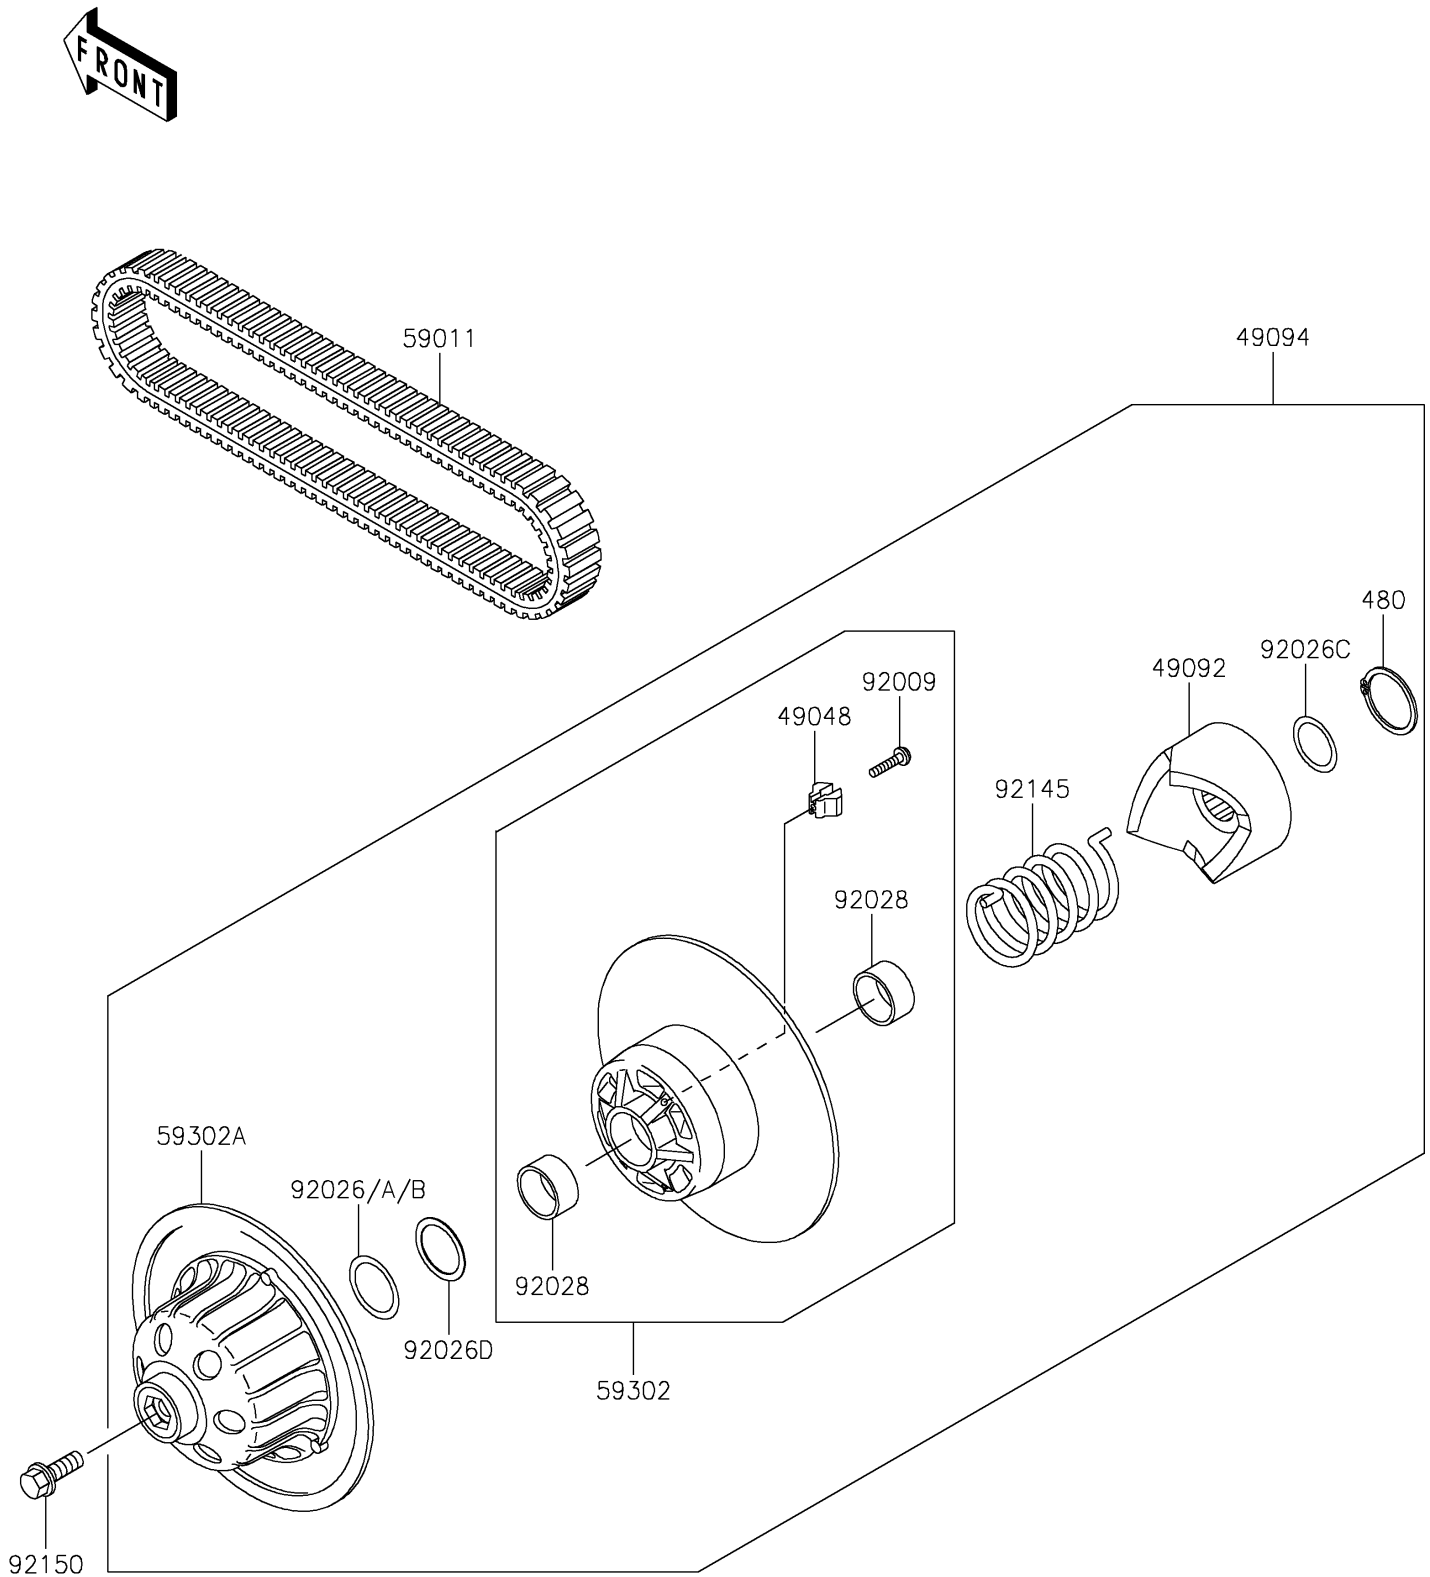

2025 MULE™ 4010 TRANS4x4® FE

PARTS DIAGRAM

Driven Converter/Drive Belt

E1392

2025 MULE™ 4010 TRANS4x4® FE

PARTS LIST

Driven Converter/Drive Belt

ITEM NAME

PART NUMBER

QUANTITY
