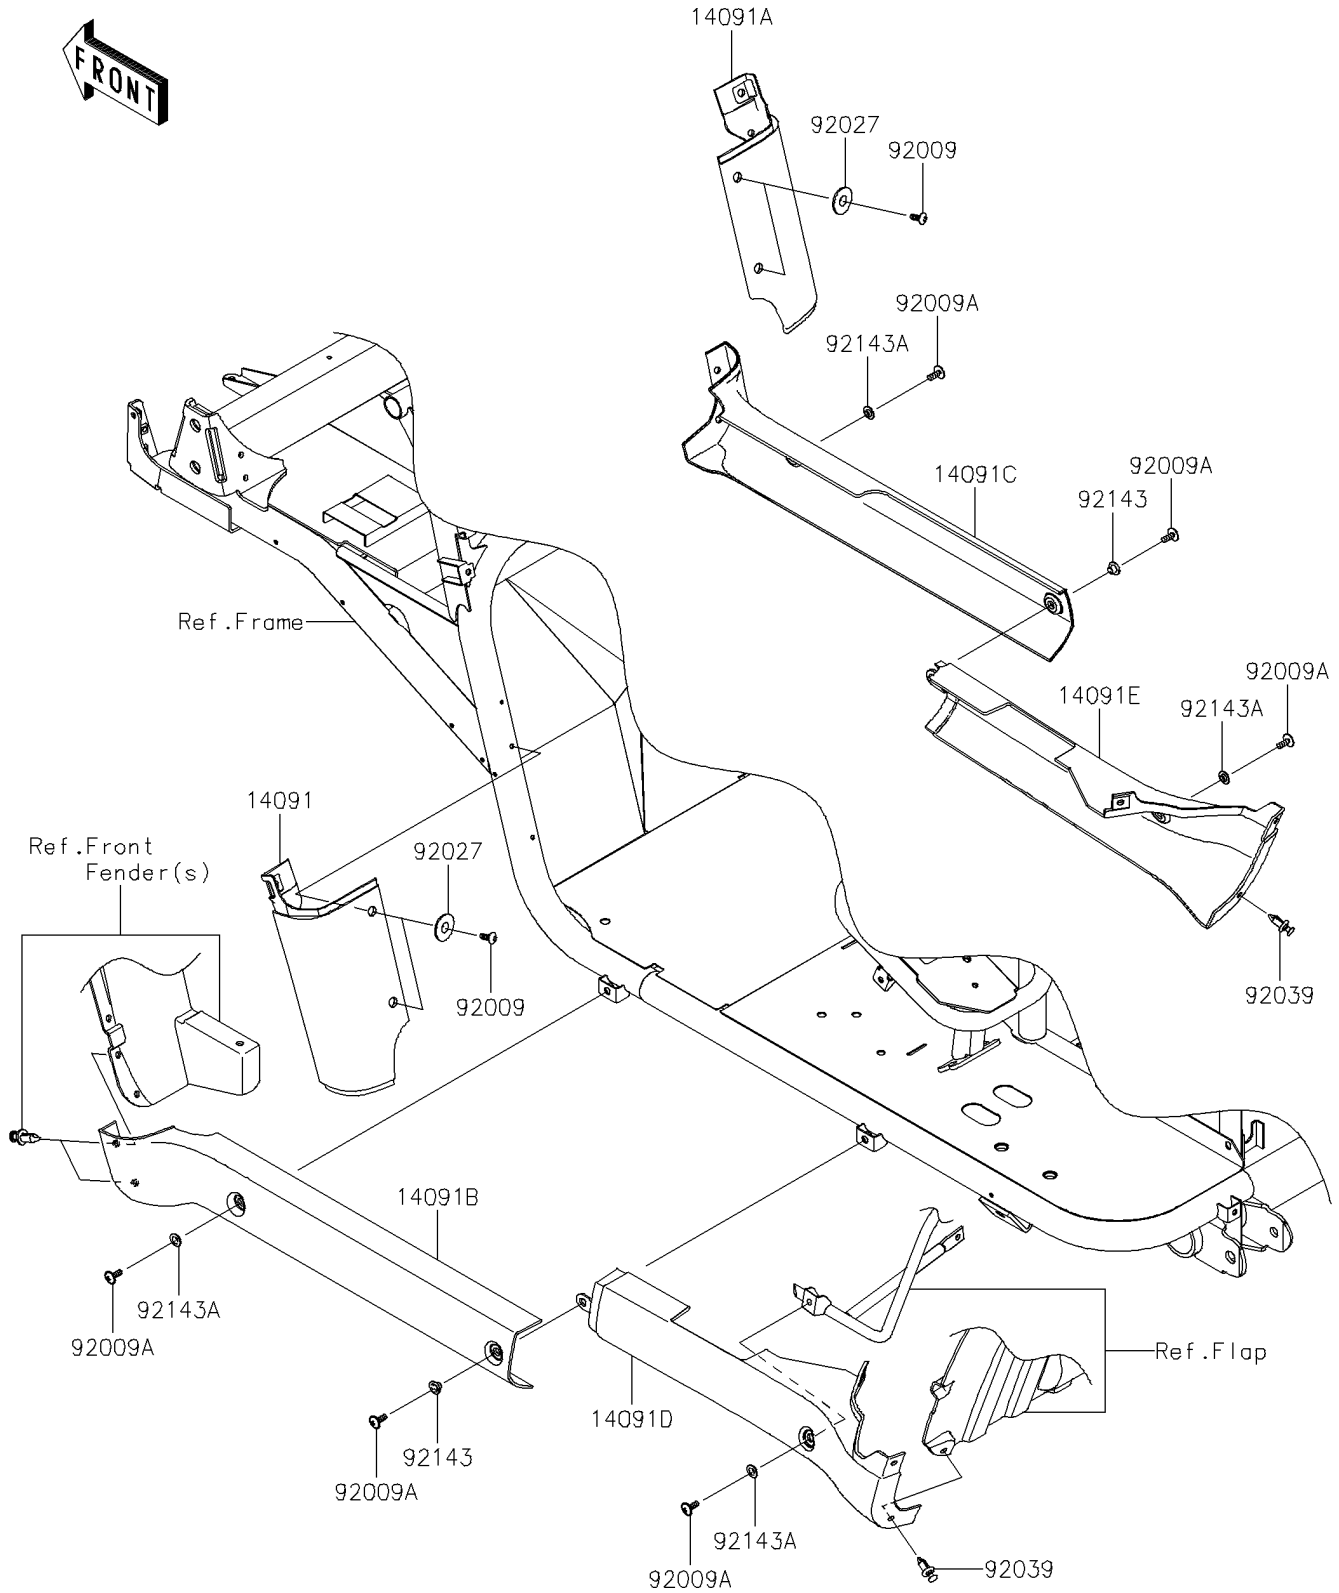

2025 MULE™ 4010 4x4 FE

PARTS DIAGRAM

Side Covers/Chain Cover

F2610

2025 MULE™ 4010 4x4 FE

PARTS LIST

Side Covers/Chain Cover

ITEM NAME

PART NUMBER

QUANTITY
