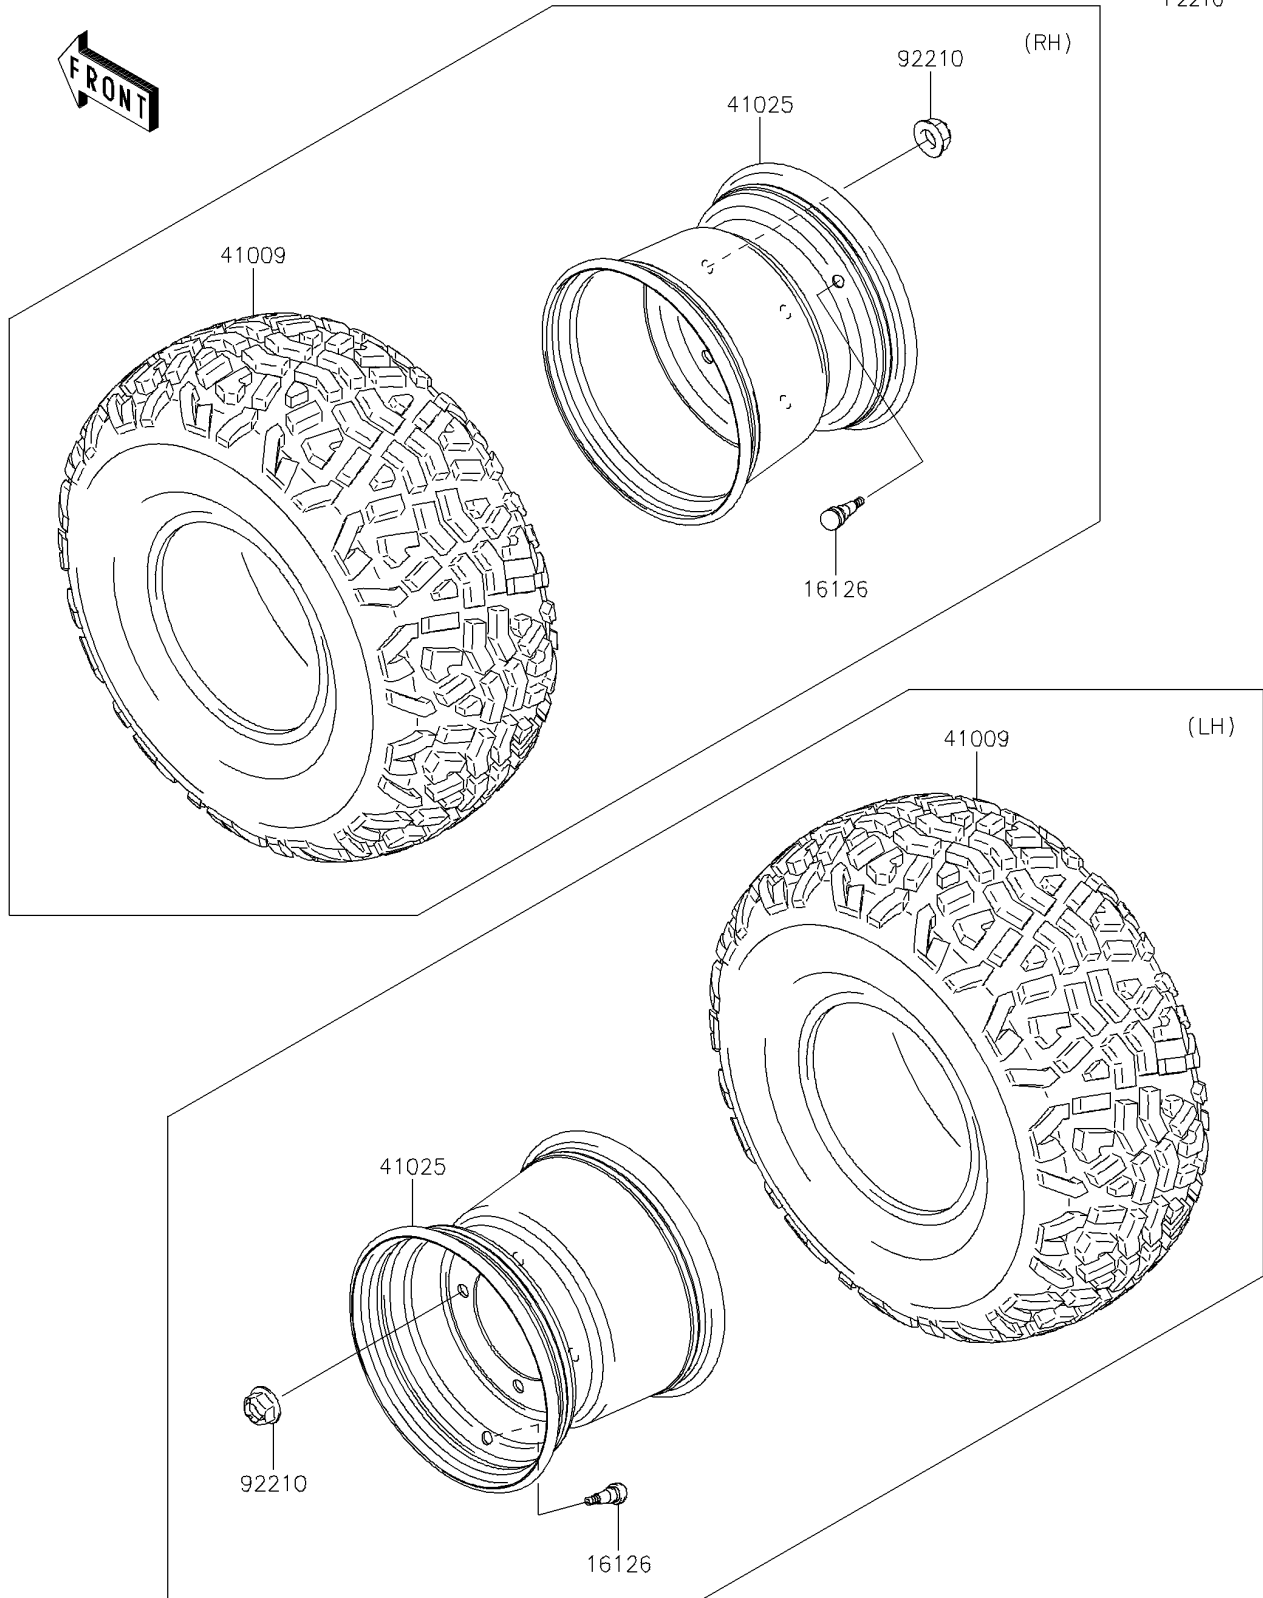

2025 MULE™ 4010 4x4 FE

PARTS DIAGRAM

Wheels/Tires

F2210

2025 MULE™ 4010 4x4 FE

PARTS LIST

Wheels/Tires

ITEM NAME

PART NUMBER

QUANTITY
