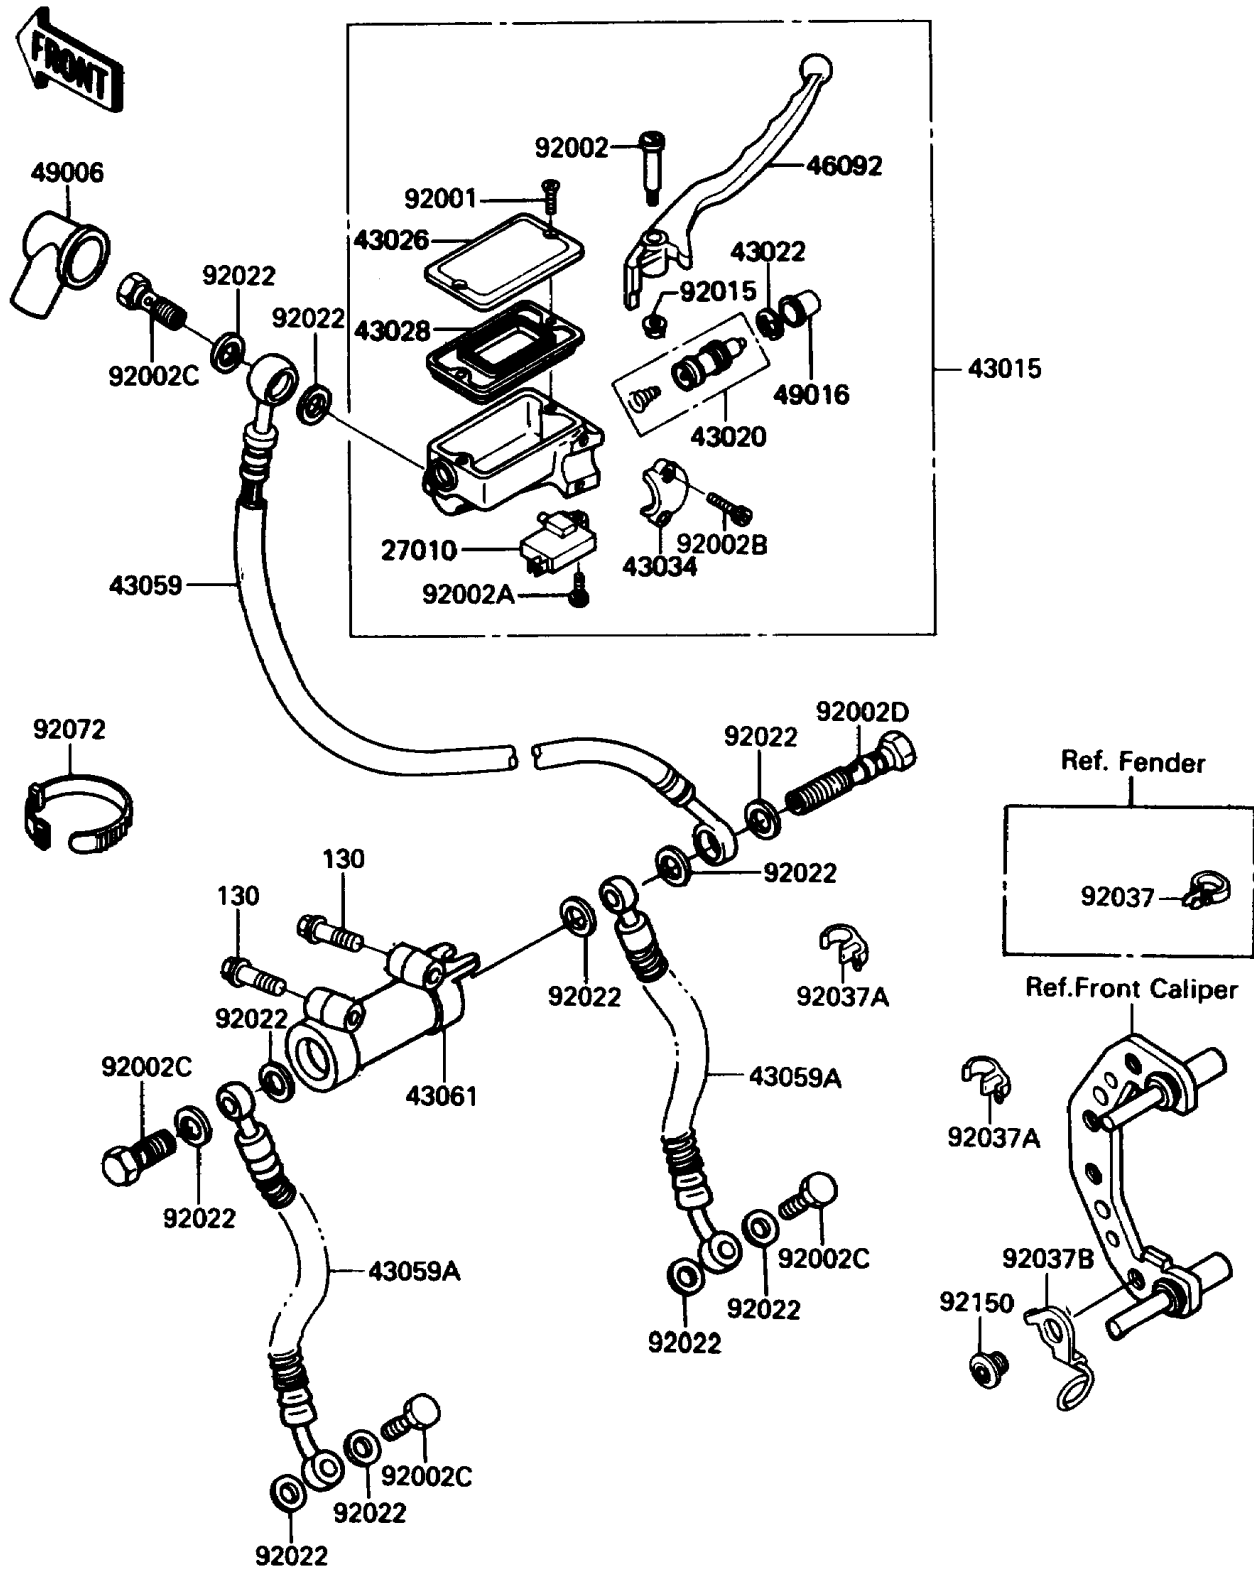

1988 NINJA® 600R

PARTS DIAGRAM

Front Master Cylinder

F2291

1988 NINJA® 600R

PARTS LIST

Front Master Cylinder

ITEM NAME

PART NUMBER

QUANTITY
