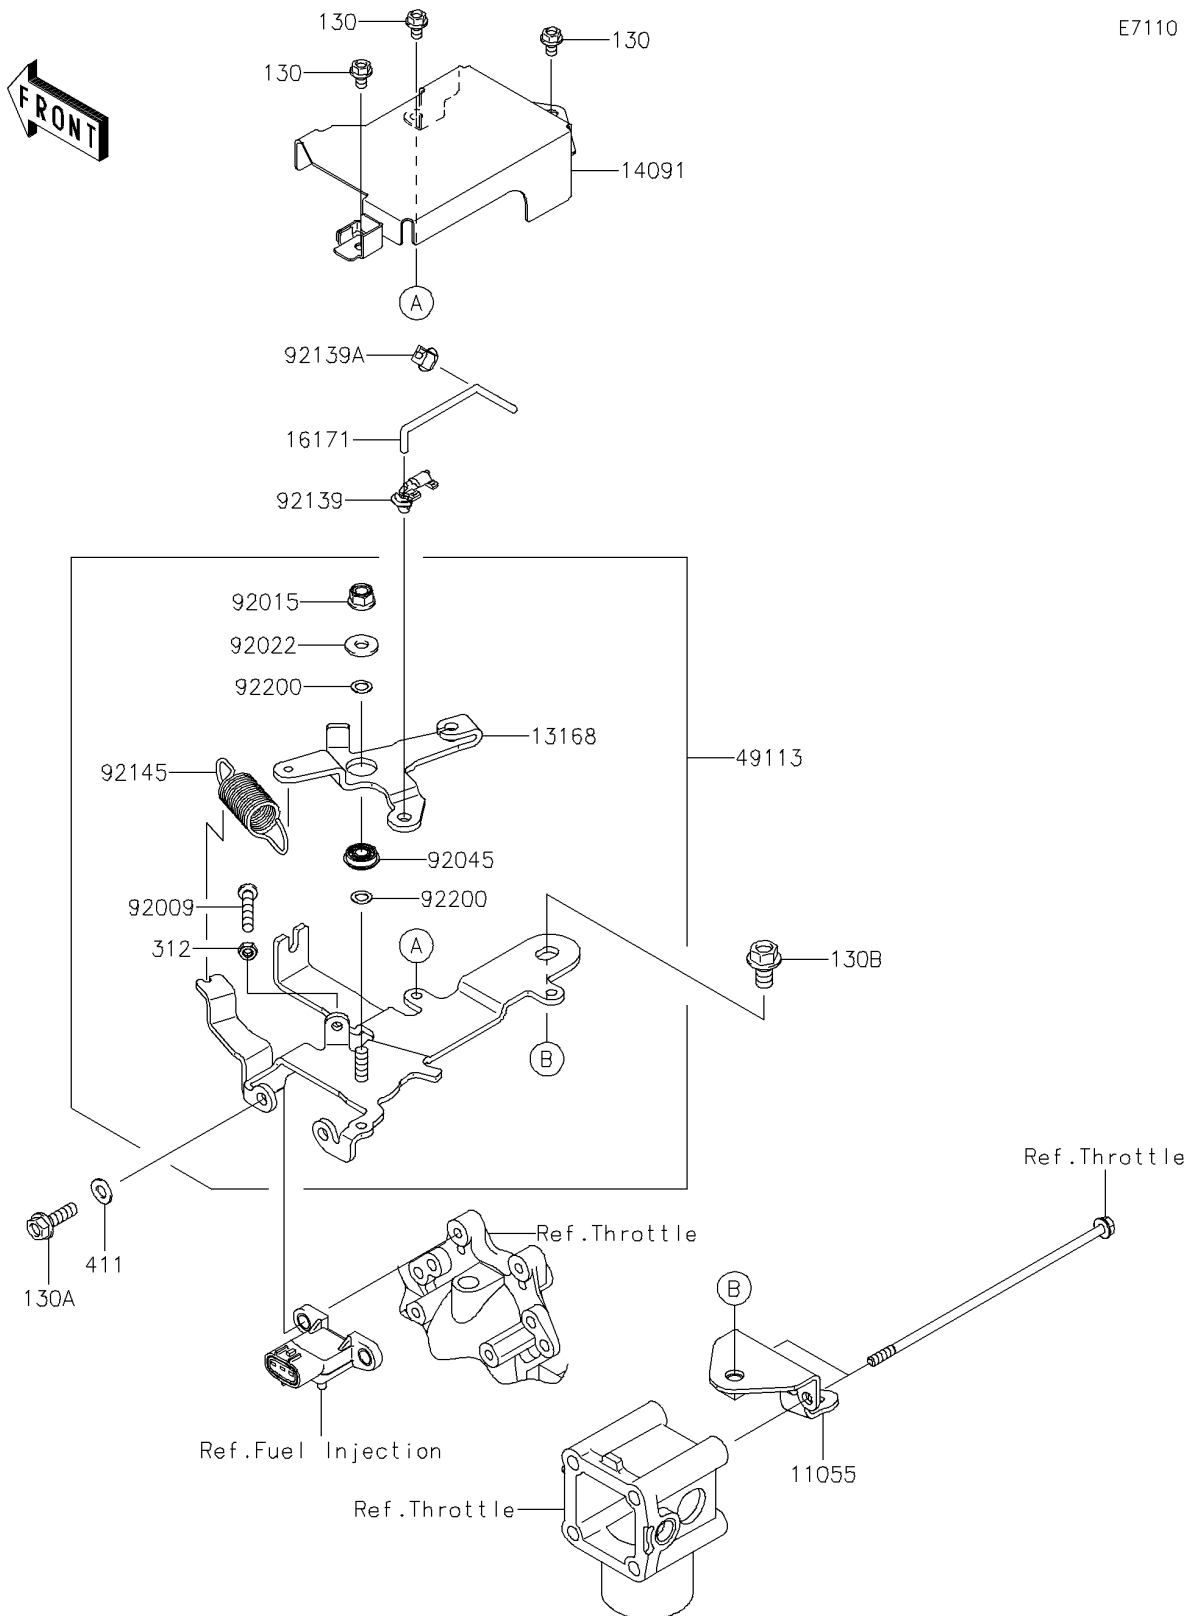

## PARTS DIAGRAM

### Control

E7110

## PARTS LIST

### Control

ITEM NAME	PART NUMBER	QUANTITY
BRACKET (Ref # 11055)	11055-2020	1
LEVER (Ref # 13168)	13168-2509	1
COVER,CONTROL PANEL (Ref # 14091)	14091-1757	1
LINK (Ref # 16171)	16171-2105	1
PANEL-COMP-CONTROL (Ref # 49113)	49113-2211	1
SCREW,5X30 (Ref # 92009)	92009-2381	1
NUT,LOCK,FLANGED,6MM (Ref # 92015)	92015-1339	1
WASHER (Ref # 92022)	92022-2247	1
BEARING-BALL,696ZZ1NR MC3 (Ref # 92045)	92045-2223	1
BUSHING,CONT-PANEL (Ref # 92139)	92139-2060	1
BUSHING,THROTTLE-BODY (Ref # 92139A)	92139-2061	1
SPRING (Ref # 92145)	92145-2186	1
WASHER,6.2X10X0.5 (Ref # 92200)	92200-2083	2
BOLT-FLANGED,5X8 (Ref # 130)	130BA0508	3
BOLT-FLANGED,6X20 (Ref # 130A)	130BA0620	2
BOLT-FLANGED,8X14 (Ref # 130B)	130BA0814	1
NUT-HEX,5MM (Ref # 312)	312AA0500	1
WASHER-PLAIN,6MM (Ref # 411)	411AB0600	2