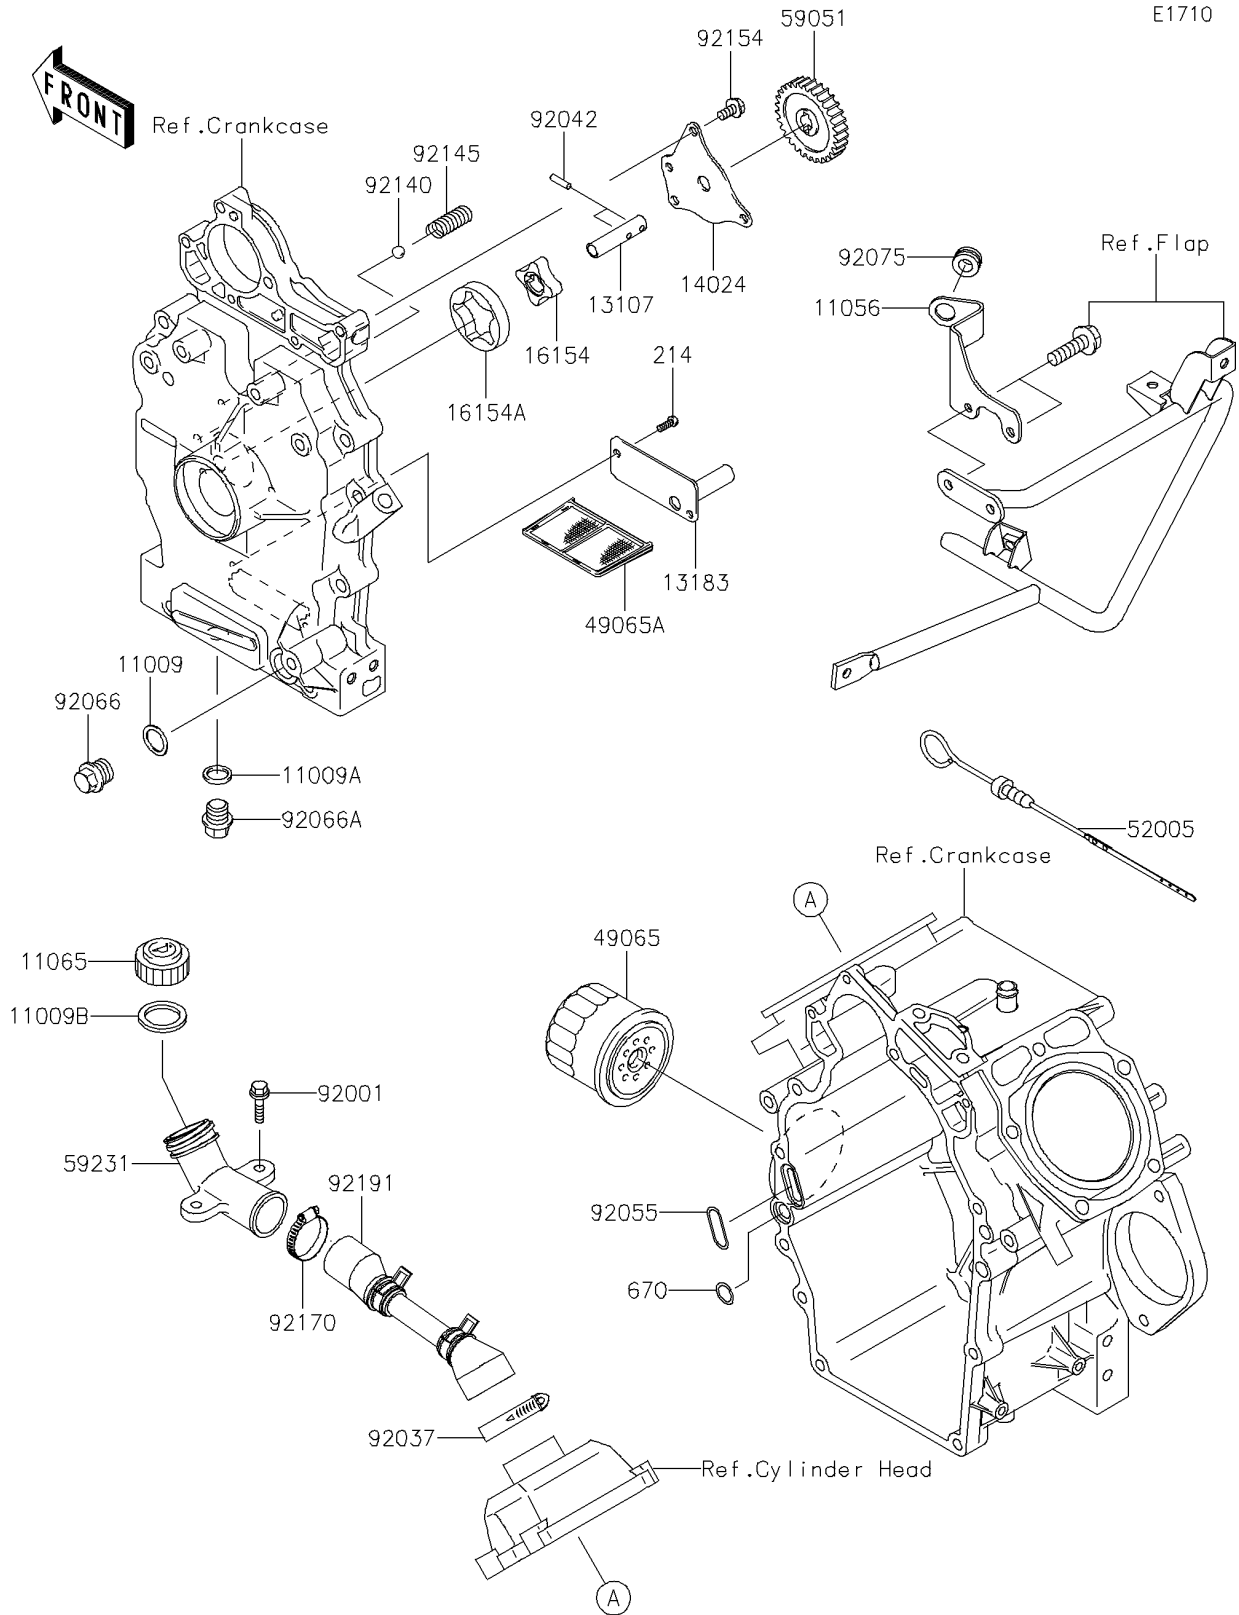

2025 MULE™ 4010 4x4 FE

PARTS DIAGRAM

Oil Pump/Oil Filter

2025 MULE™ 4010 4x4 FE

PARTS LIST

Oil Pump/Oil Filter

ITEM NAME

PART NUMBER

QUANTITY
