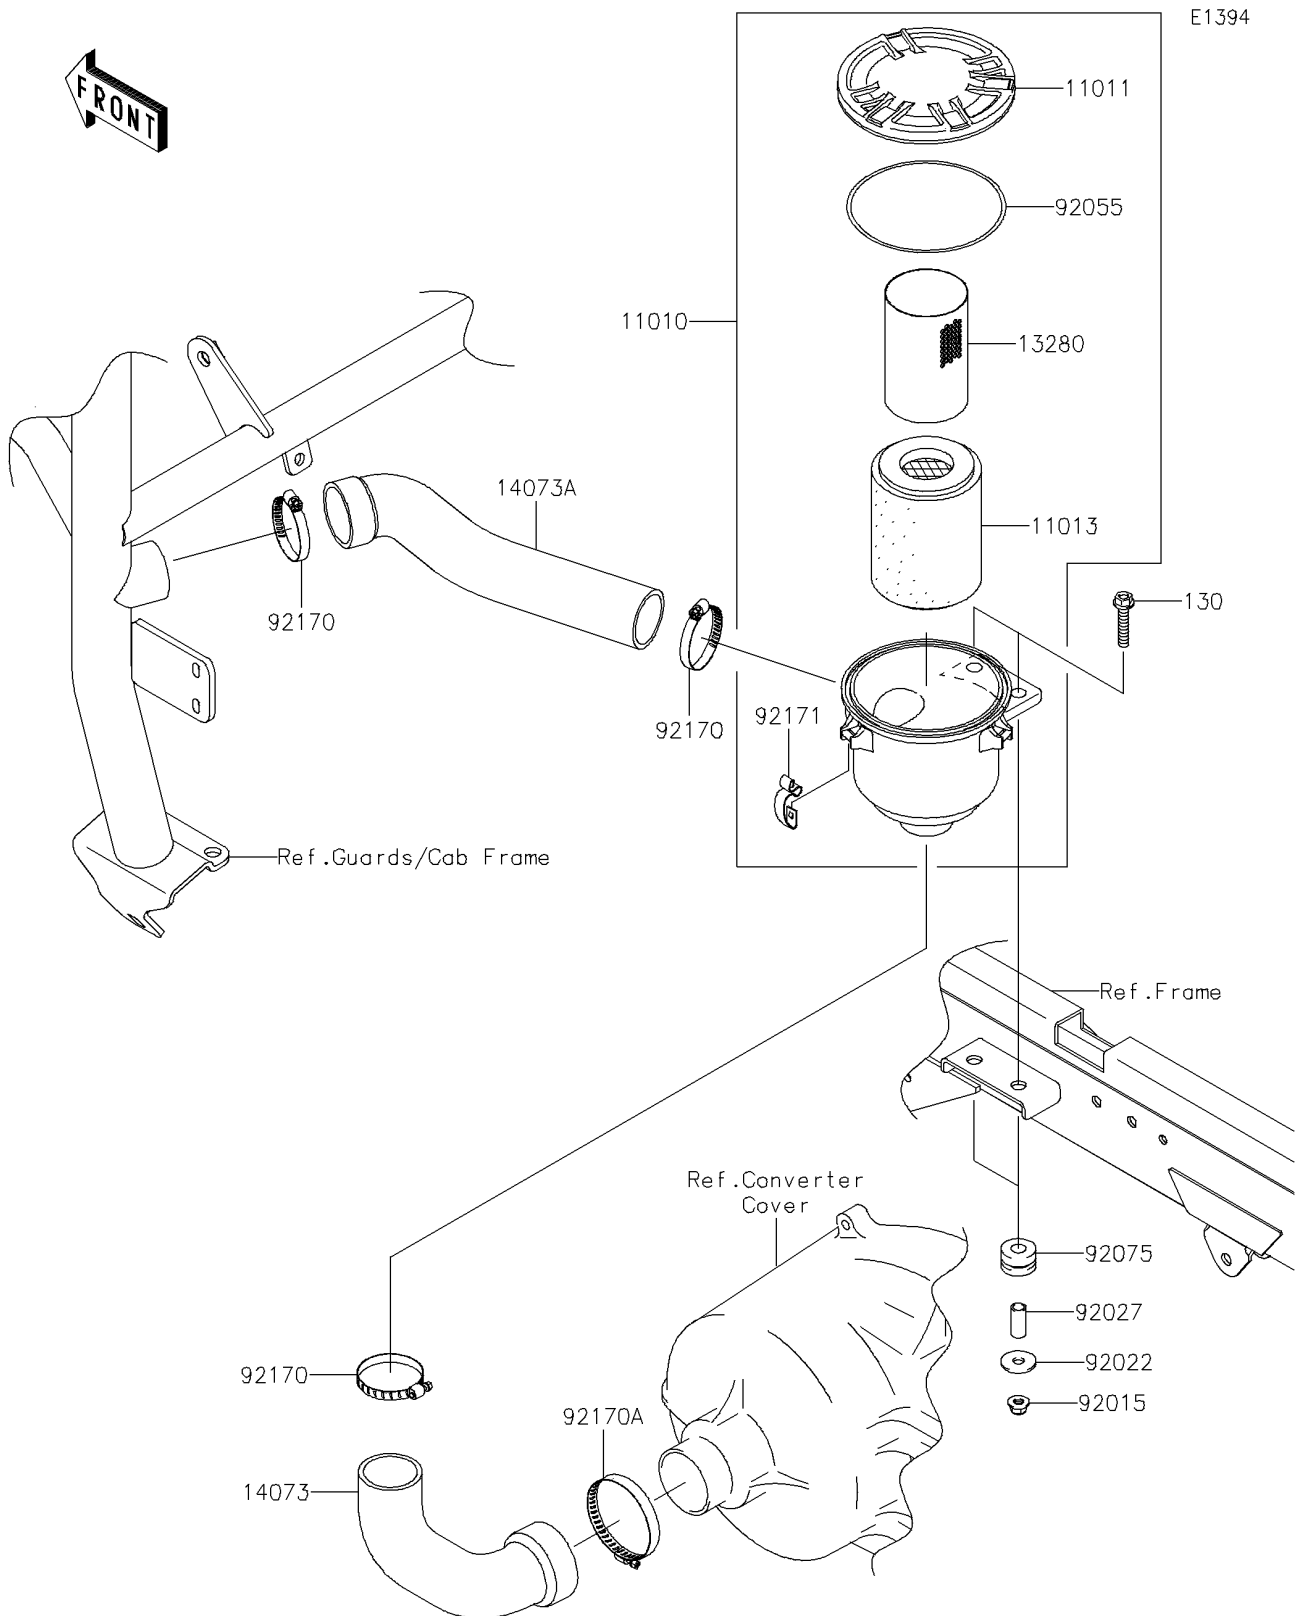

2025 MULE™ 4010 4x4 FE

PARTS DIAGRAM

Air Cleaner-Belt Converter

2025 MULE™ 4010 4x4 FE

PARTS LIST

Air Cleaner-Belt Converter

ITEM NAME

PART NUMBER

QUANTITY
