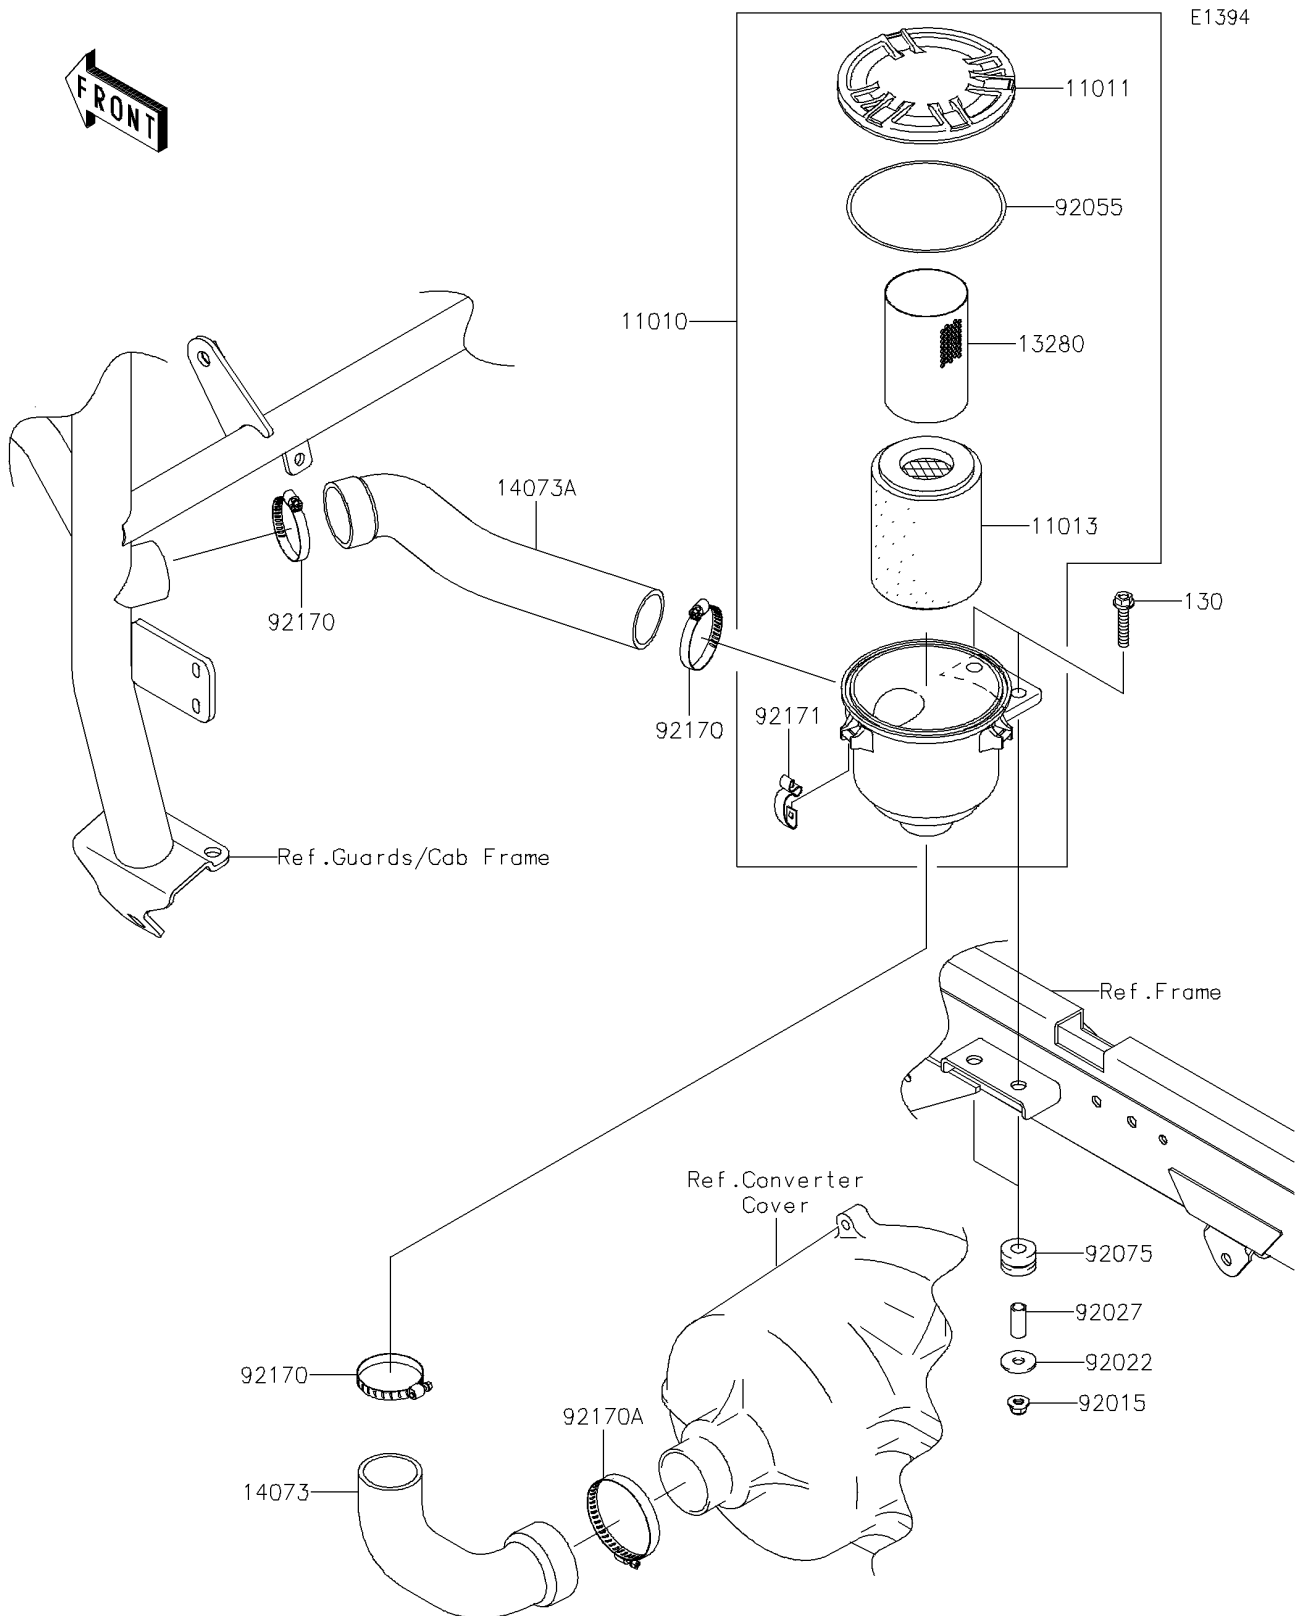

2025 MULE™ 4010 4x4 FE

PARTS DIAGRAM

Air Cleaner-Belt Converter

2025 MULE™ 4010 4x4 FE

PARTS LIST

Air Cleaner-Belt Converter

ITEM NAME	PART NUMBER	QUANTITY
FILTER-ASSY-AIR (Ref # 11010)	11010-0172	1
CASE-AIR FILTER,CAP (Ref # 11011)	11011-0135	1
ELEMENT-AIR FILTER (Ref # 11013)	11013-0037	1
HOLDER (Ref # 13280)	13280-0312	1
DUCT,AIR FILTER-CVT (Ref # 14073)	14073-0198	1
DUCT,BAR-AIR FILTER (Ref # 14073A)	14073-0238	1
NUT,8MM (Ref # 92015)	92015-1432	2
WASHER,9X28X2.3 (Ref # 92022)	92022-1632	2
COLLAR (Ref # 92027)	92027-4012	2
RING-O,122X4 (Ref # 92055)	92055-0167	1
DAMPER (Ref # 92075)	92075-1736	2
CLAMP (Ref # 92170)	92170-1674	3
CLAMP (Ref # 92170A)	92170-1764	1
CLAMP (Ref # 92171)	92171-0225	3
BOLT-FLANGED,8X40 (Ref # 130)	130BA0840	2