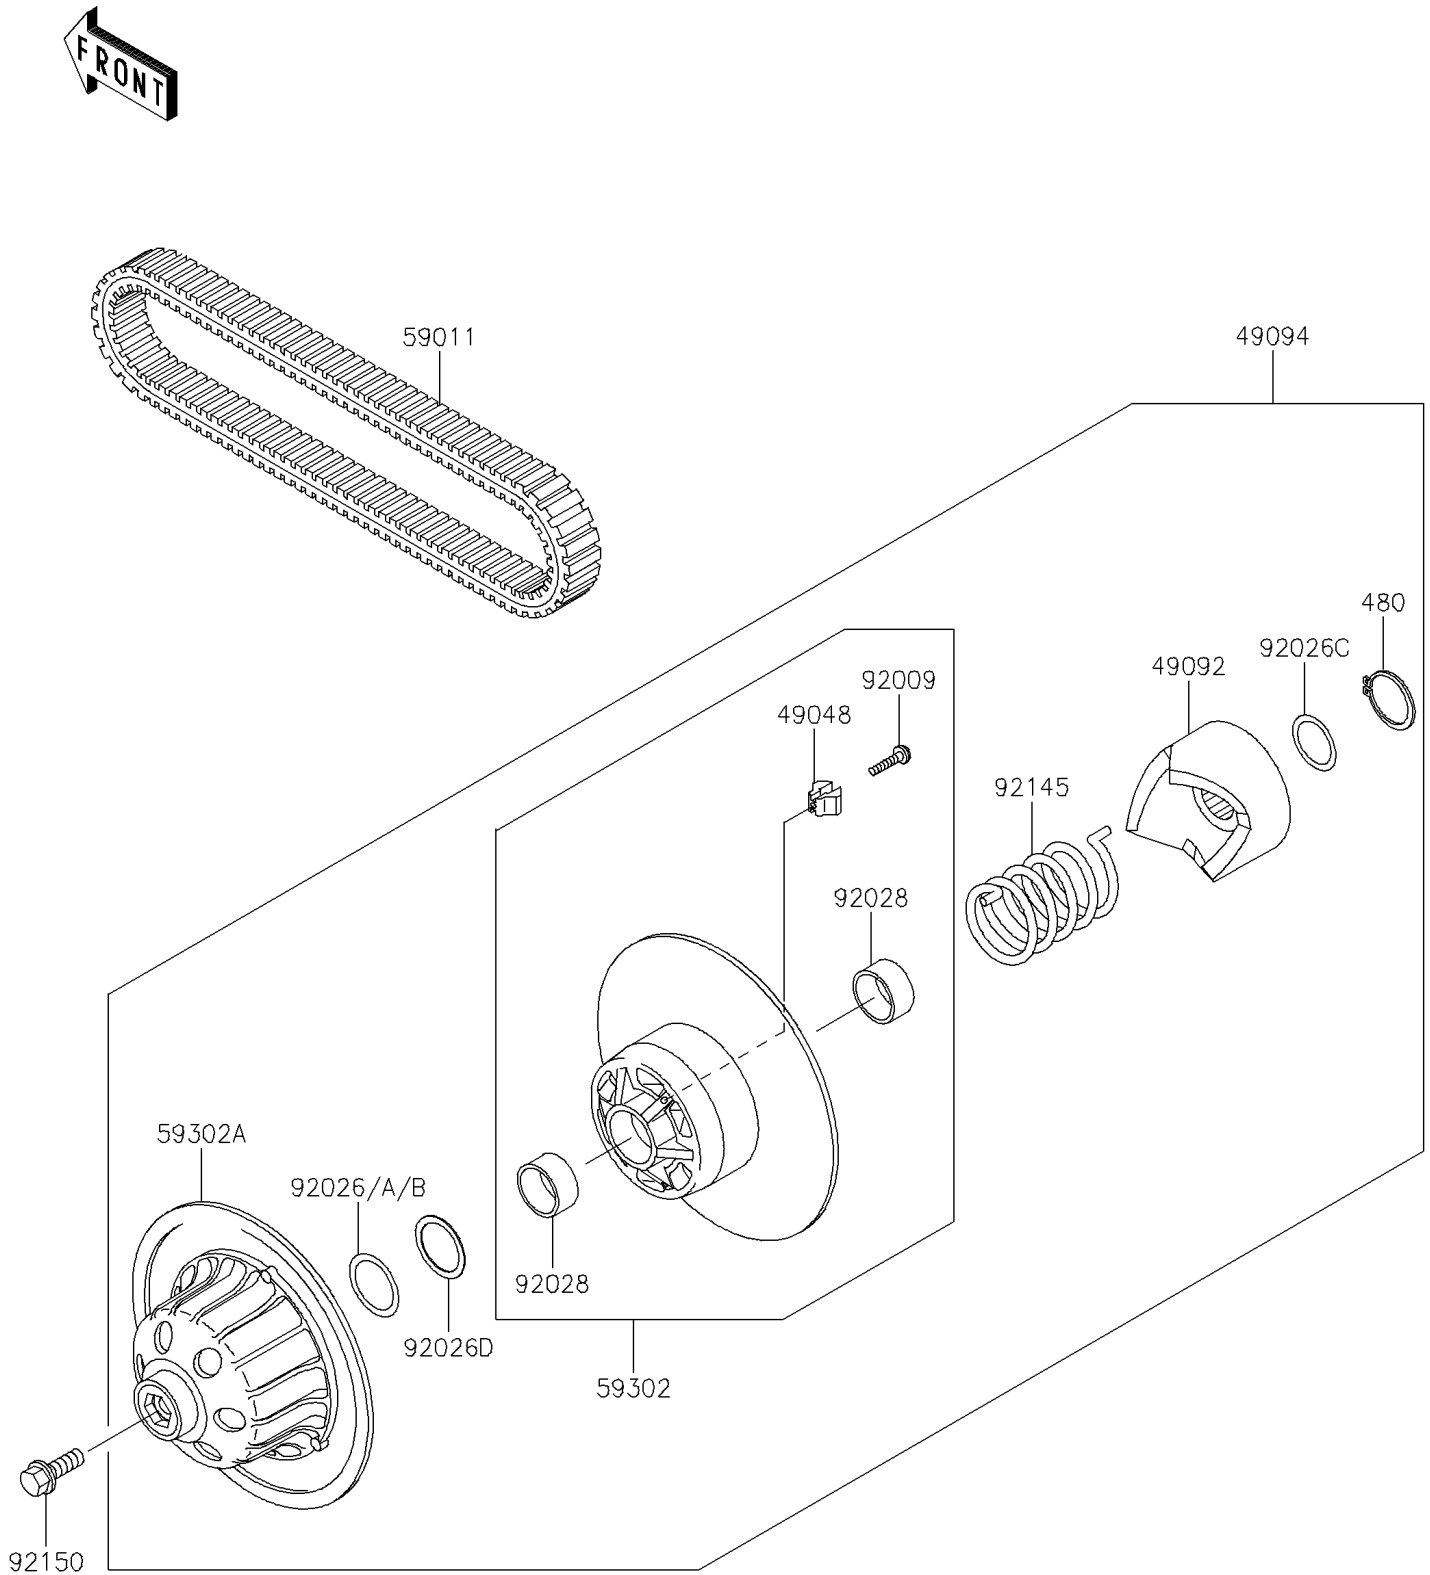

2025 MULE™ 4010 4x4 FE

PARTS DIAGRAM

Driven Converter/Drive Belt

E1392

2025 MULE™ 4010 4x4 FE

PARTS LIST

Driven Converter/Drive Belt

ITEM NAME

PART NUMBER

QUANTITY
