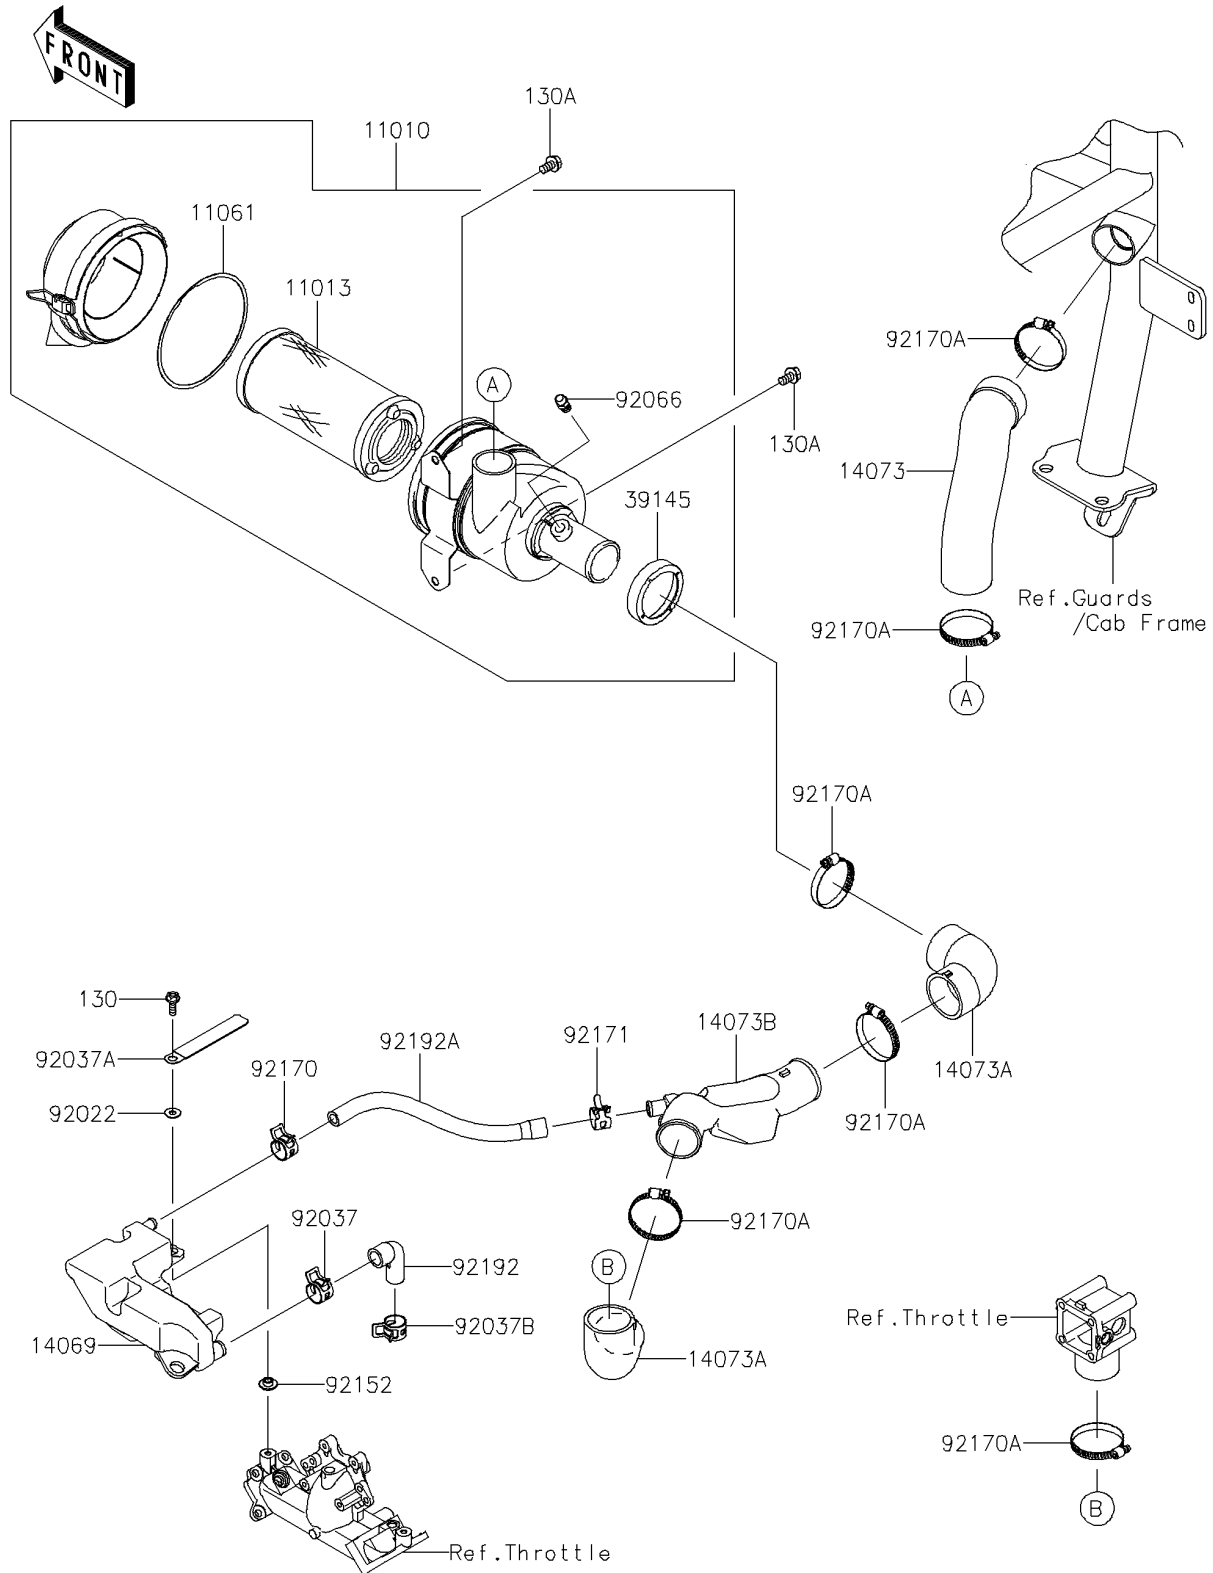

2025 MULE™ 4010 4x4 FE

PARTS DIAGRAM

Air Cleaner

E1130

2025 MULE™ 4010 4x4 FE

PARTS LIST

Air Cleaner

ITEM NAME	PART NUMBER	QUANTITY
FILTER-ASSY-AIR (Ref # 11010)	11010-0885	1
ELEMENT-AIR FILTER (Ref # 11013)	11013-1290	1
GASKET,AIR FILTER (Ref # 11061)	11061-1078	1
BREATHER (Ref # 14069)	14069-0018	1
DUCT,RR BAR-A/C (Ref # 14073)	14073-0236	1
DUCT (Ref # 14073A)	14073-0773	2
DUCT (Ref # 14073B)	14073-0784	1
TRIM-SEAL (Ref # 39145)	39145-1133	1
WASHER,6.5X16X1.0 (Ref # 92022)	92022-1093	1
CLAMP,HOSE CLIP (Ref # 92037)	92037-1460	1
CLAMP,HARNESS,L=100 (Ref # 92037A)	92037-1636	1
CLAMP (Ref # 92037B)	92037-1678	1
PLUG (Ref # 92066)	92066-0914	1
COLLAR (Ref # 92152)	92152-2069	1
CLAMP (Ref # 92170)	92170-1491	1
CLAMP (Ref # 92170A)	92170-1674	6
CLAMP,18.8MM (Ref # 92171)	92171-2056	1
TUBE,CRANKCASE-BREATHER (Ref # 92192)	92192-1285	1
TUBE,BREATHER-INTAKE DUCT (Ref # 92192A)	92192-1855	1
BOLT-FLANGED,6X18 (Ref # 130)	130BA0618	1
BOLT-FLANGED,8X14 (Ref # 130A)	130BB0814	2