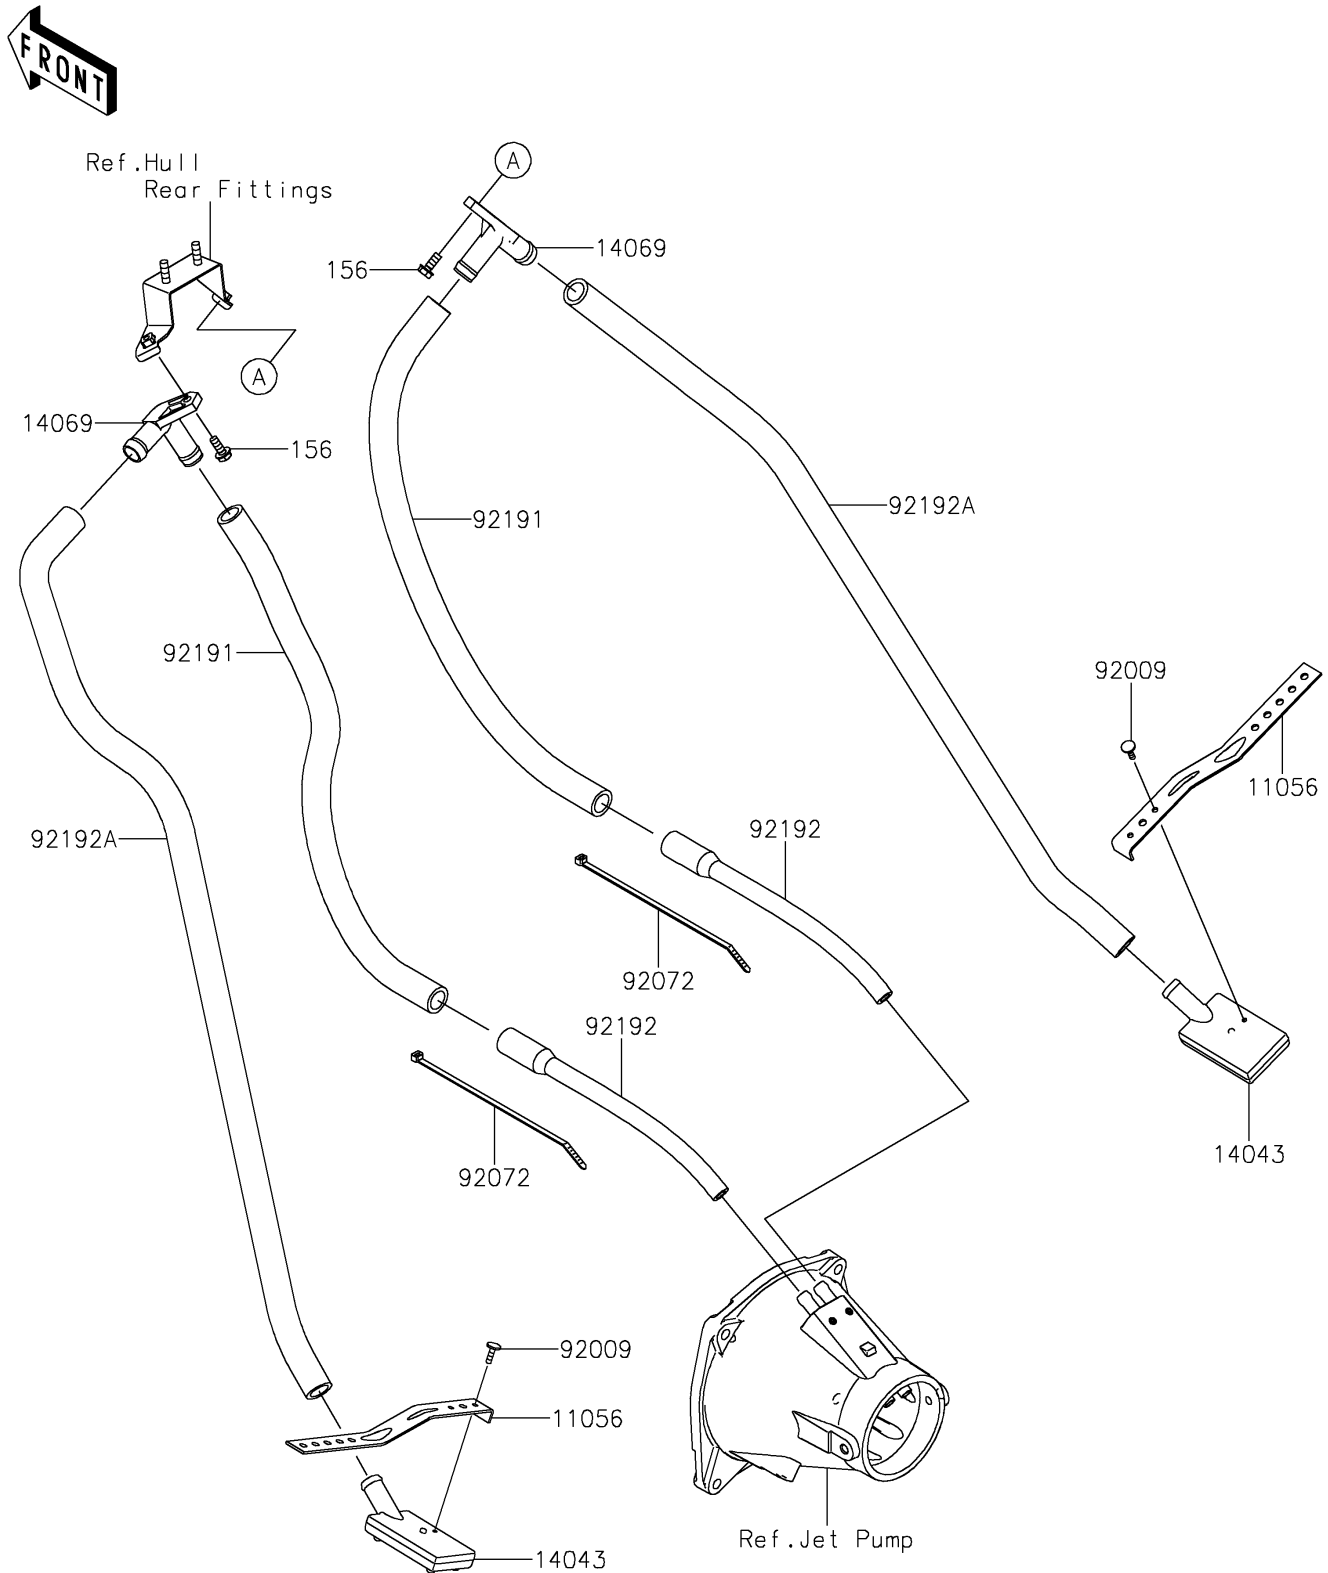

2025 JET SKI® ULTRA® 160LX-S ANGLER

PARTS DIAGRAM

Bilge System

F3145

2025 JET SKI® ULTRA® 160LX-S ANGLER

Kawasaki
Let the Good Times Roll®

PARTS LIST

Bilge System

ITEM NAME

PART NUMBER

QUANTITY
