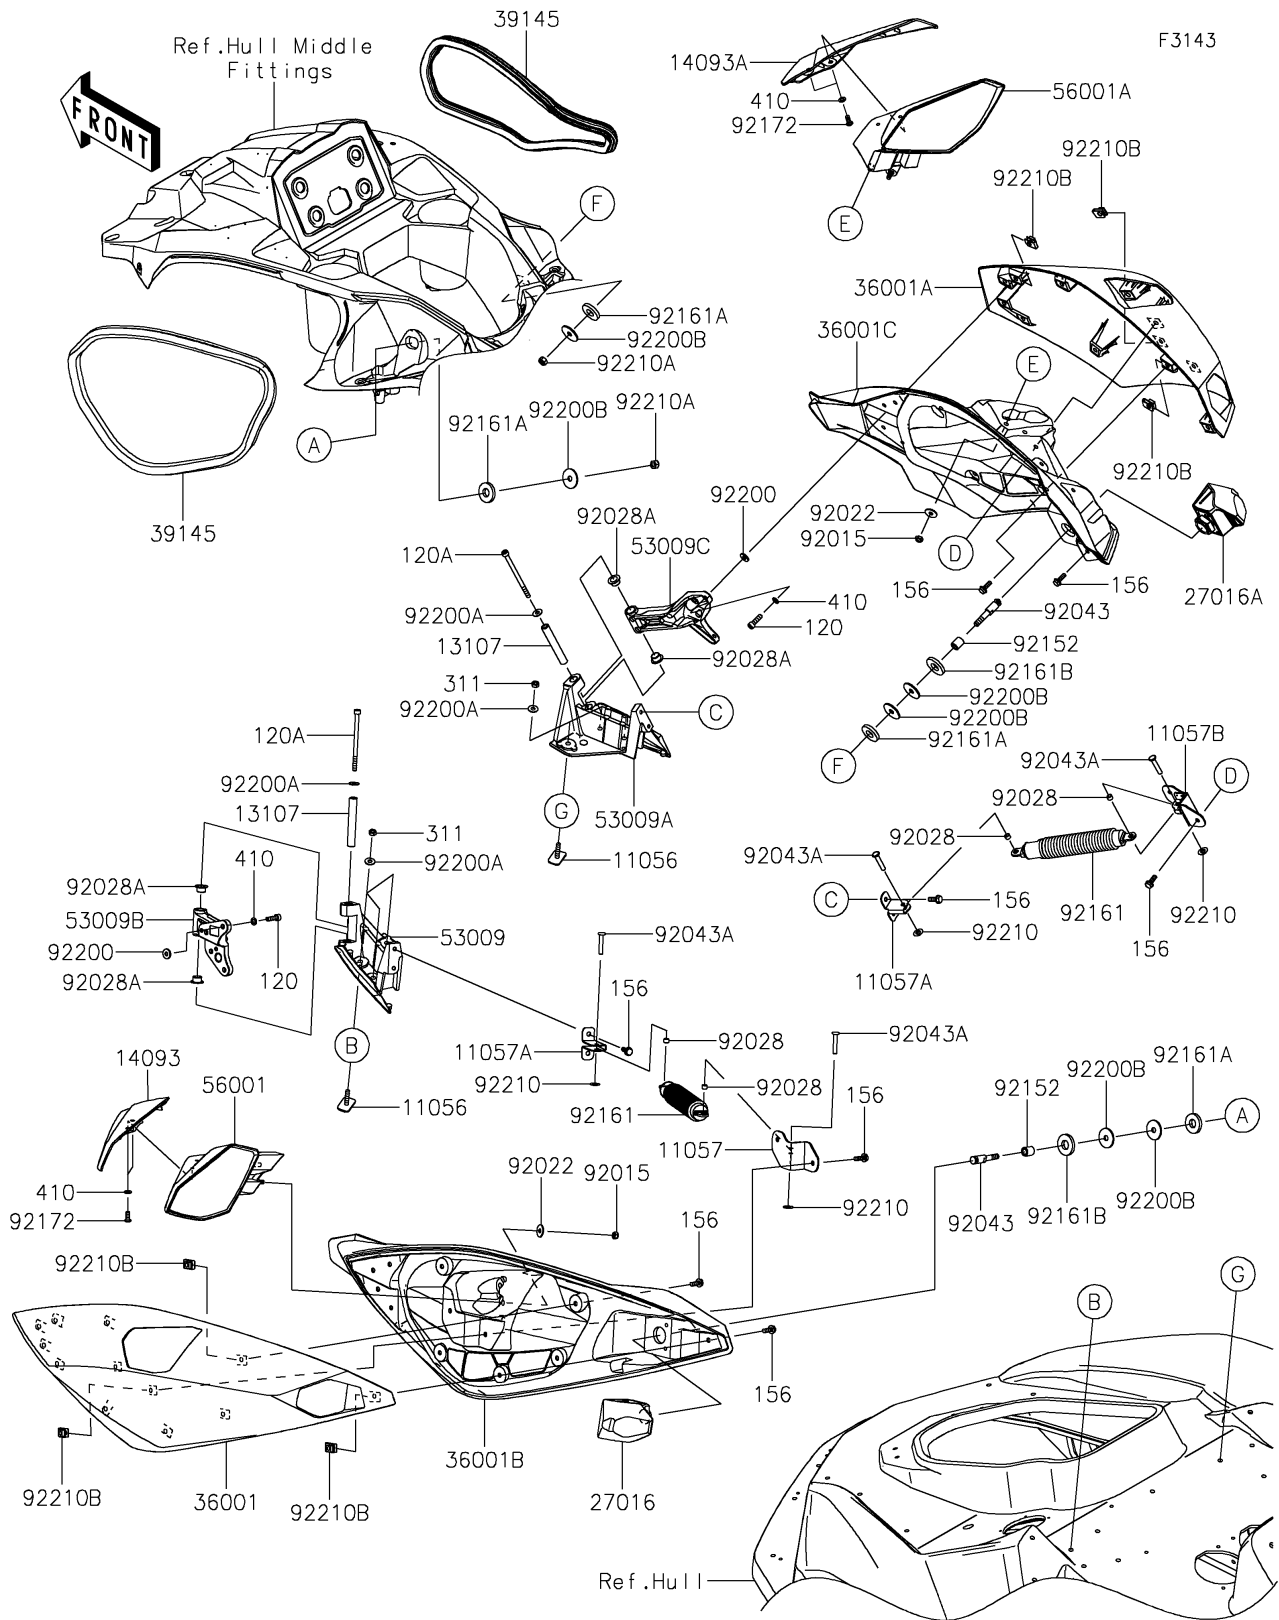

2025 JET SKI® ULTRA® 160LX-S ANGLER

PARTS DIAGRAM

Hull Fittings(Side Storage)

2025 JET SKI® ULTRA® 160LX-S ANGLER

PARTS LIST

Hull Fittings(Side Storage)

ITEM NAME

PART NUMBER

QUANTITY
